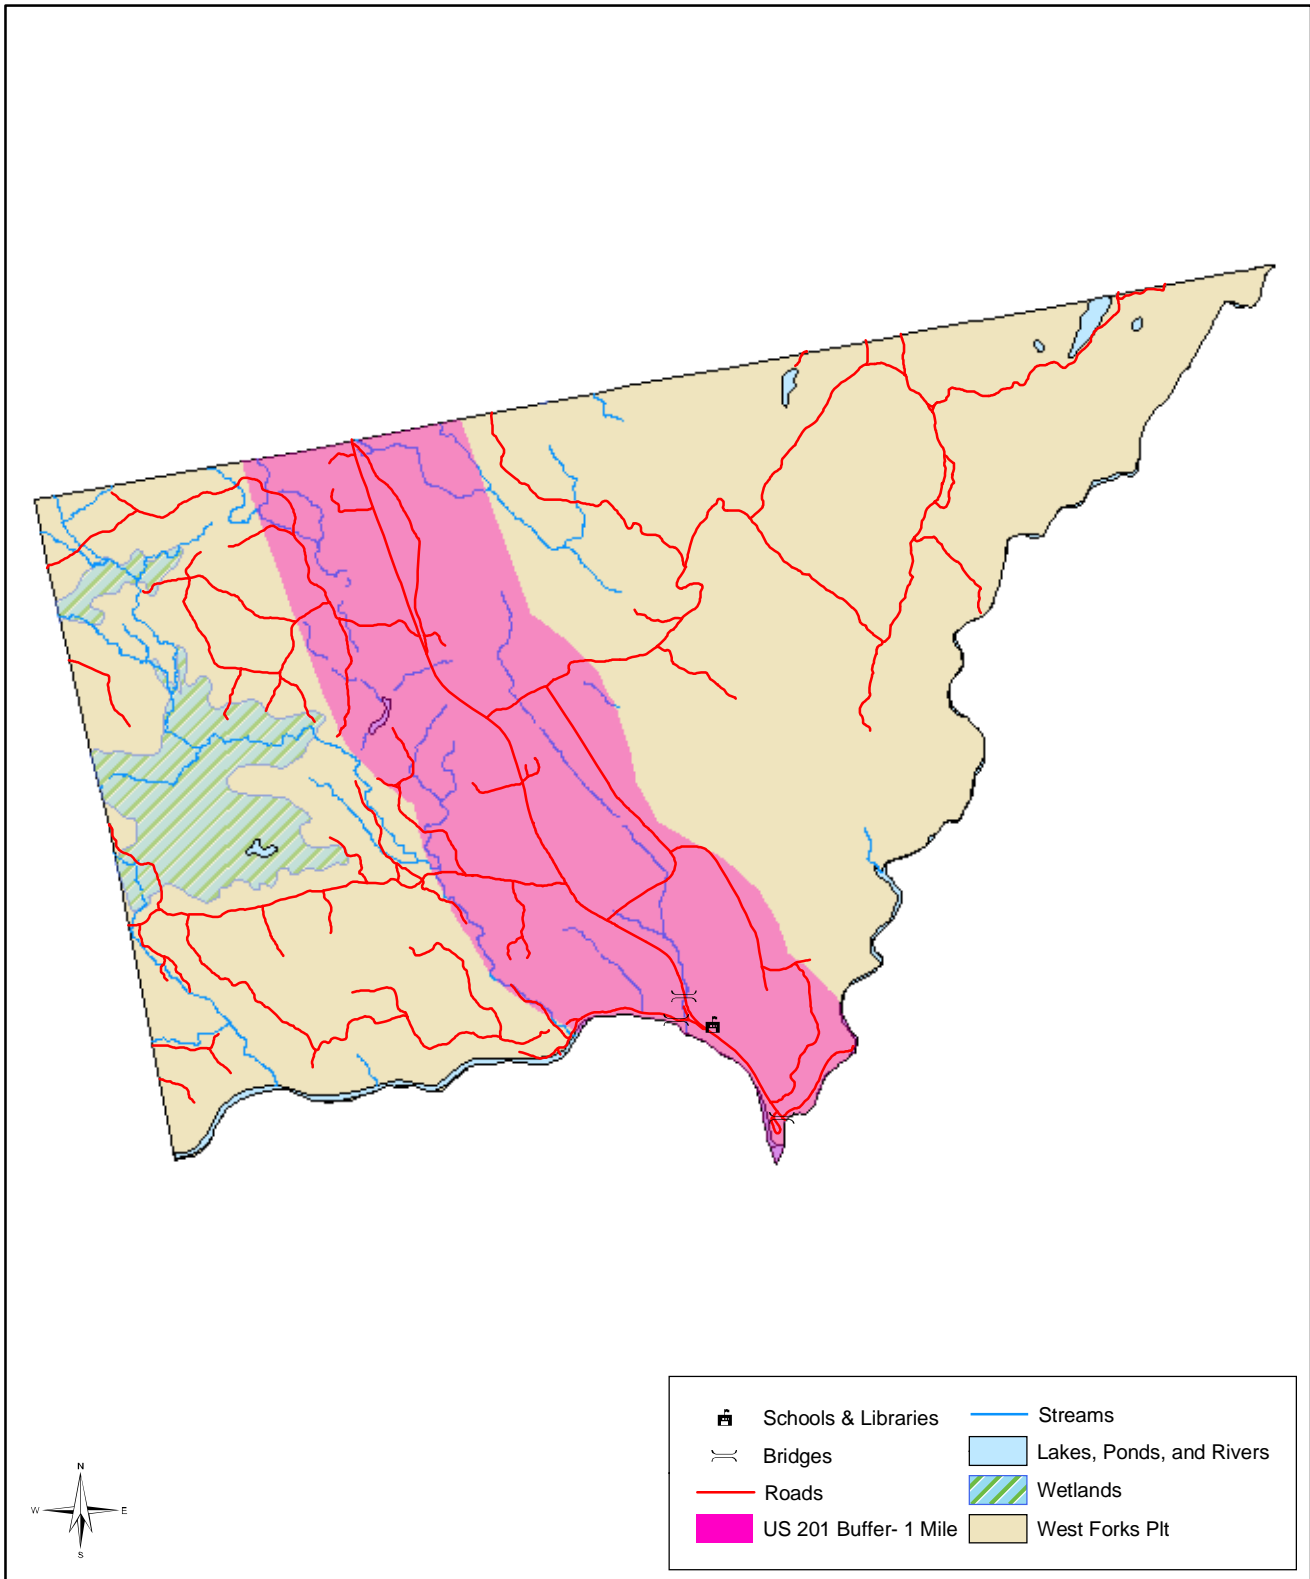

# Somerset County Hazard Mitigation Plan

## West Forks Plt, Maine

Created for: Somerset County EMA  
Design team: Robert Higgins, Dr. Sari Hou, Seth Dunn  
Date: 11.11.04  
Data sources: Maine Office of GIS