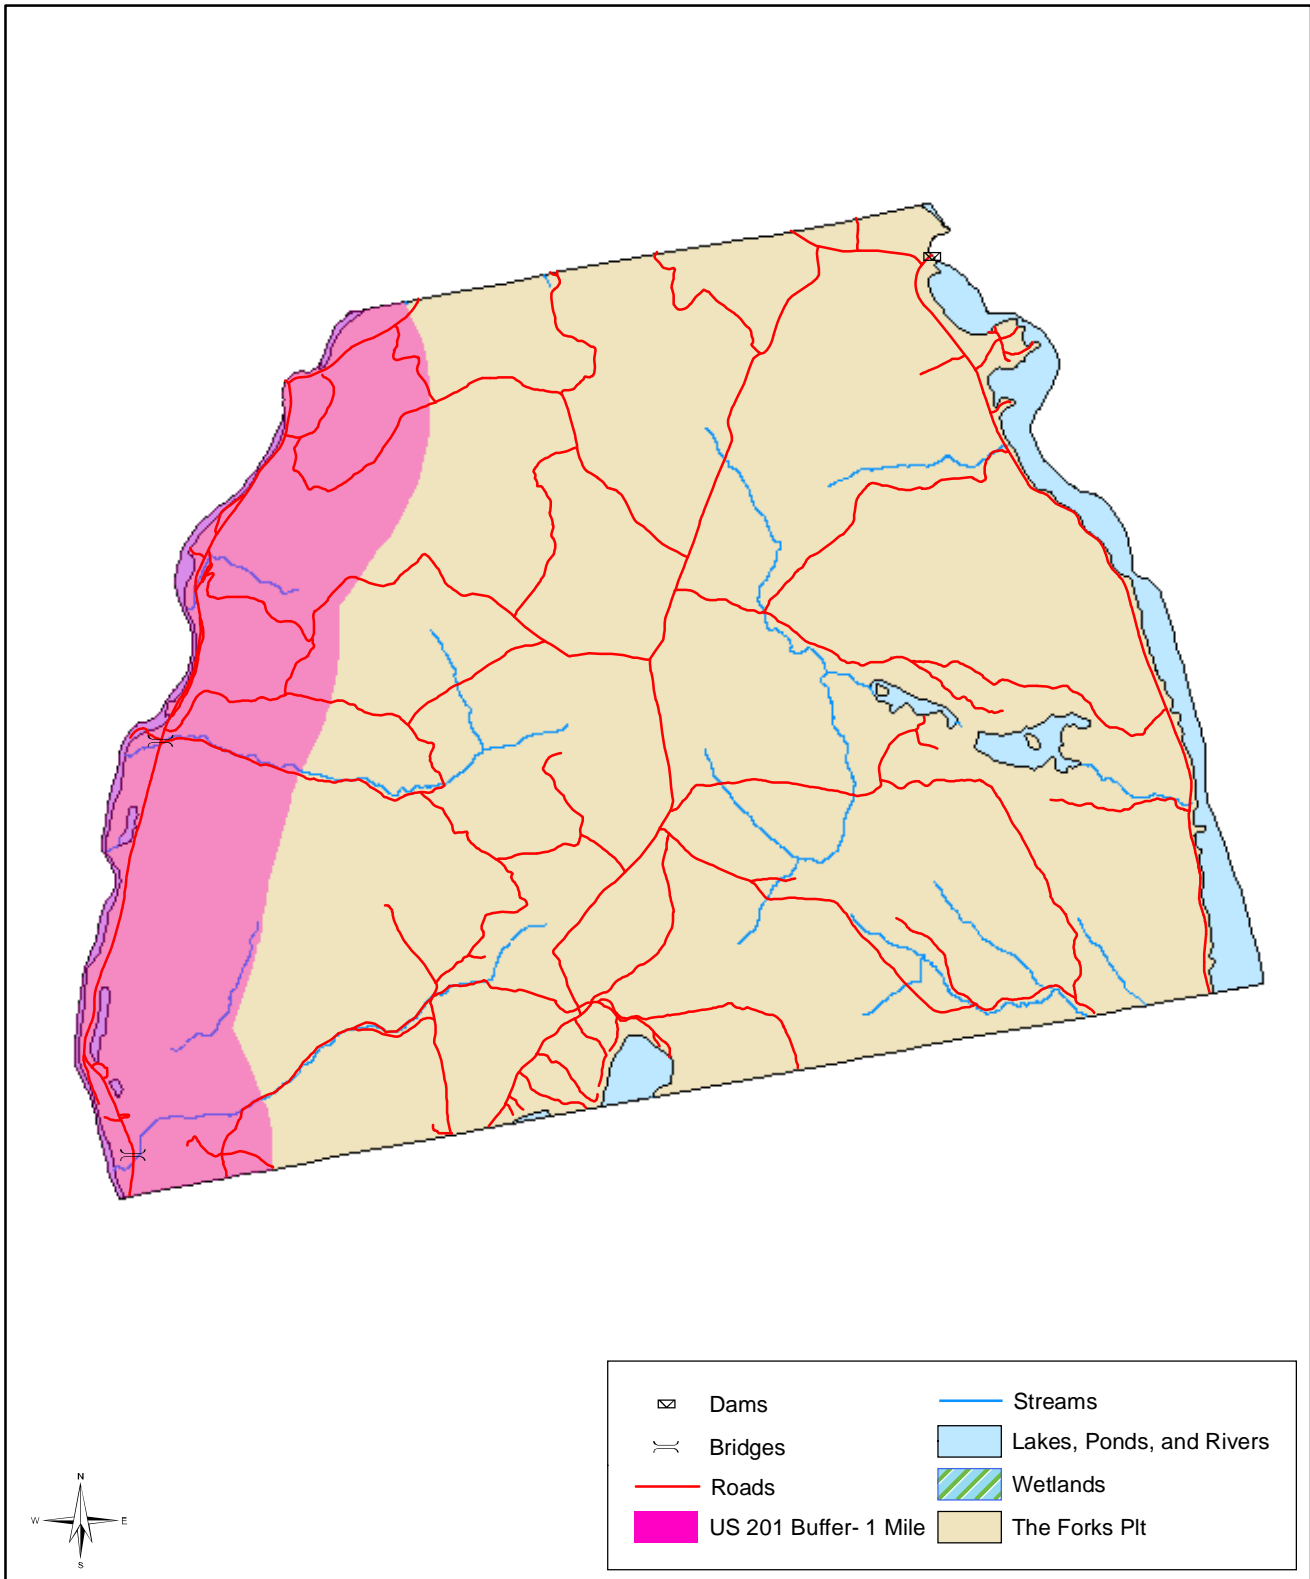

# Somerset County Hazard Mitigation Plan

## The Forks Plt, Maine

Created for: Somerset County EMA  
Design team: Robert Higgins, Dr. Sari Hou, Seth Dunn  
Date: 11.11.04  
Data sources: Maine Office of GIS