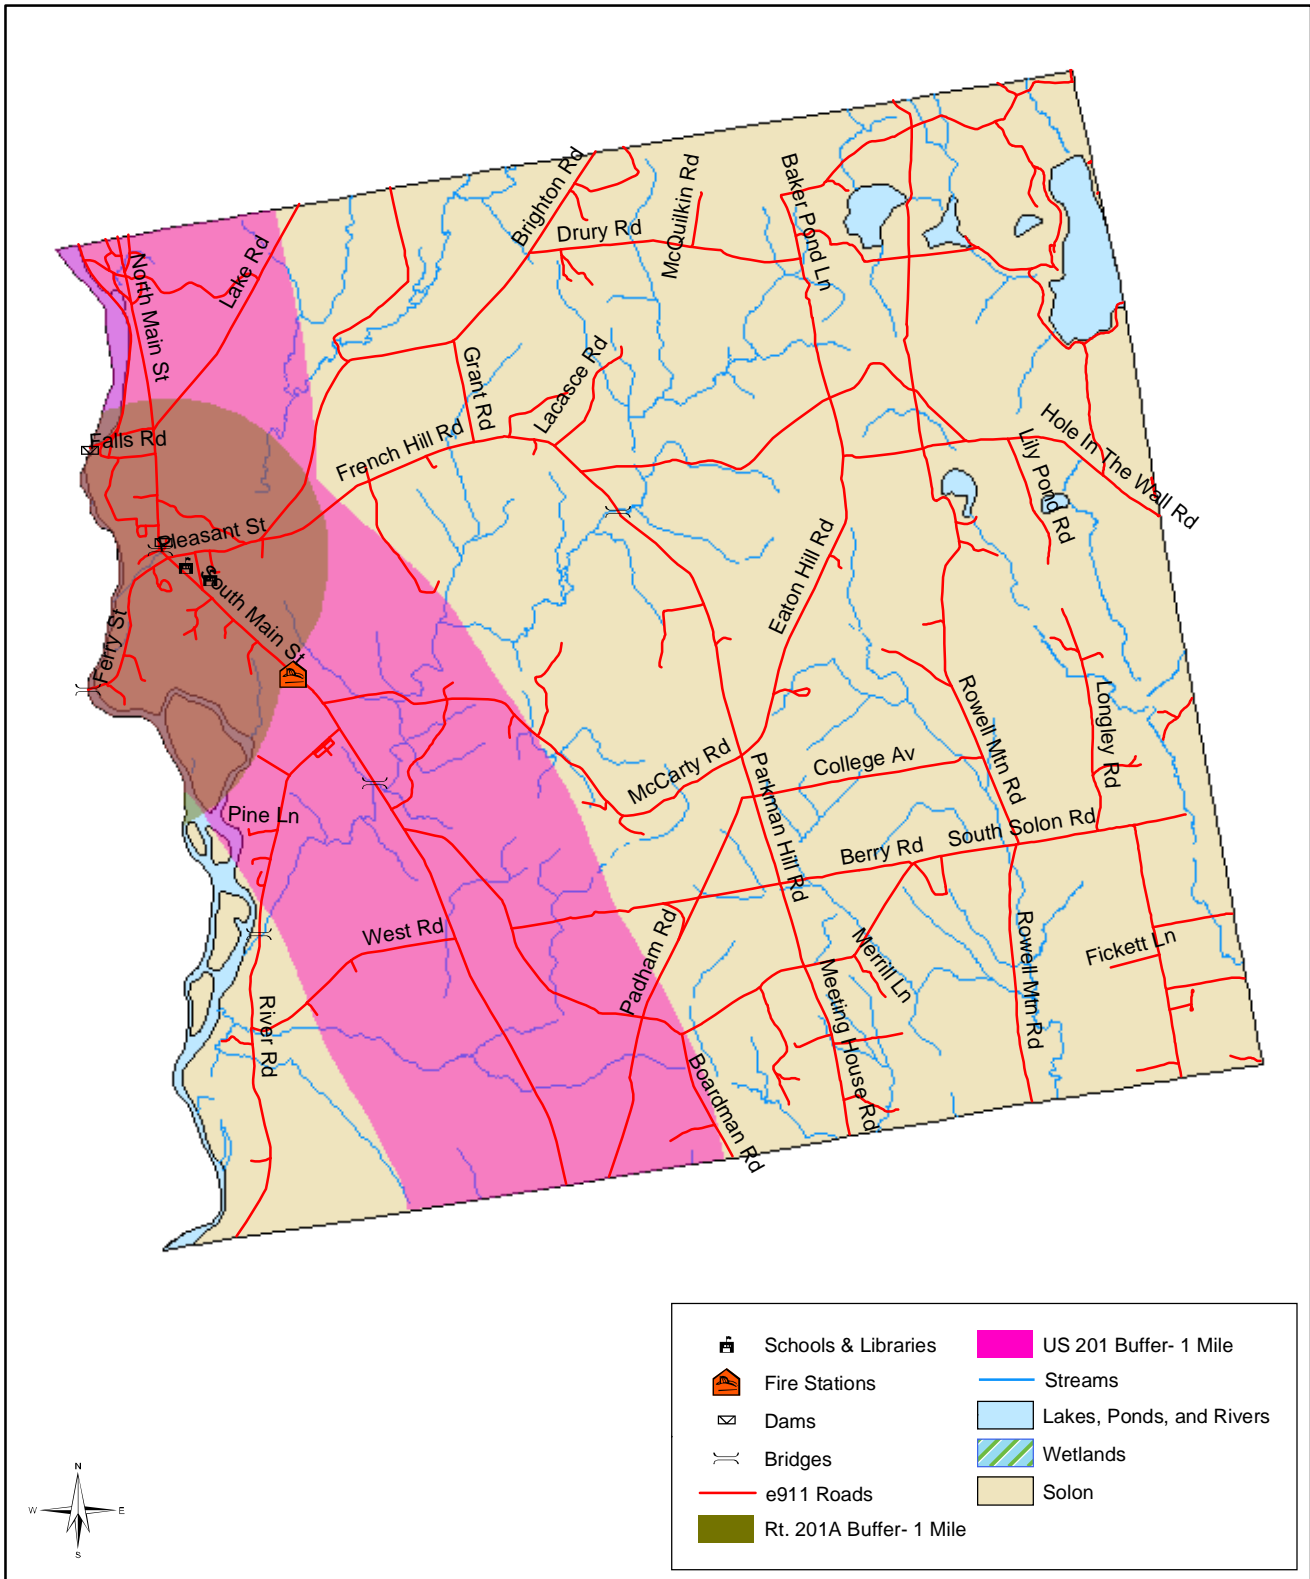

# Somerset County Hazard Mitigation Plan

## Town of Solon, Maine

Created for: Somerset County EMA  
 Design team: Robert Higgins, Dr. Sari Hou, Seth Dunn  
 Date: 11.29.04  
 Data sources: Maine Office of GIS