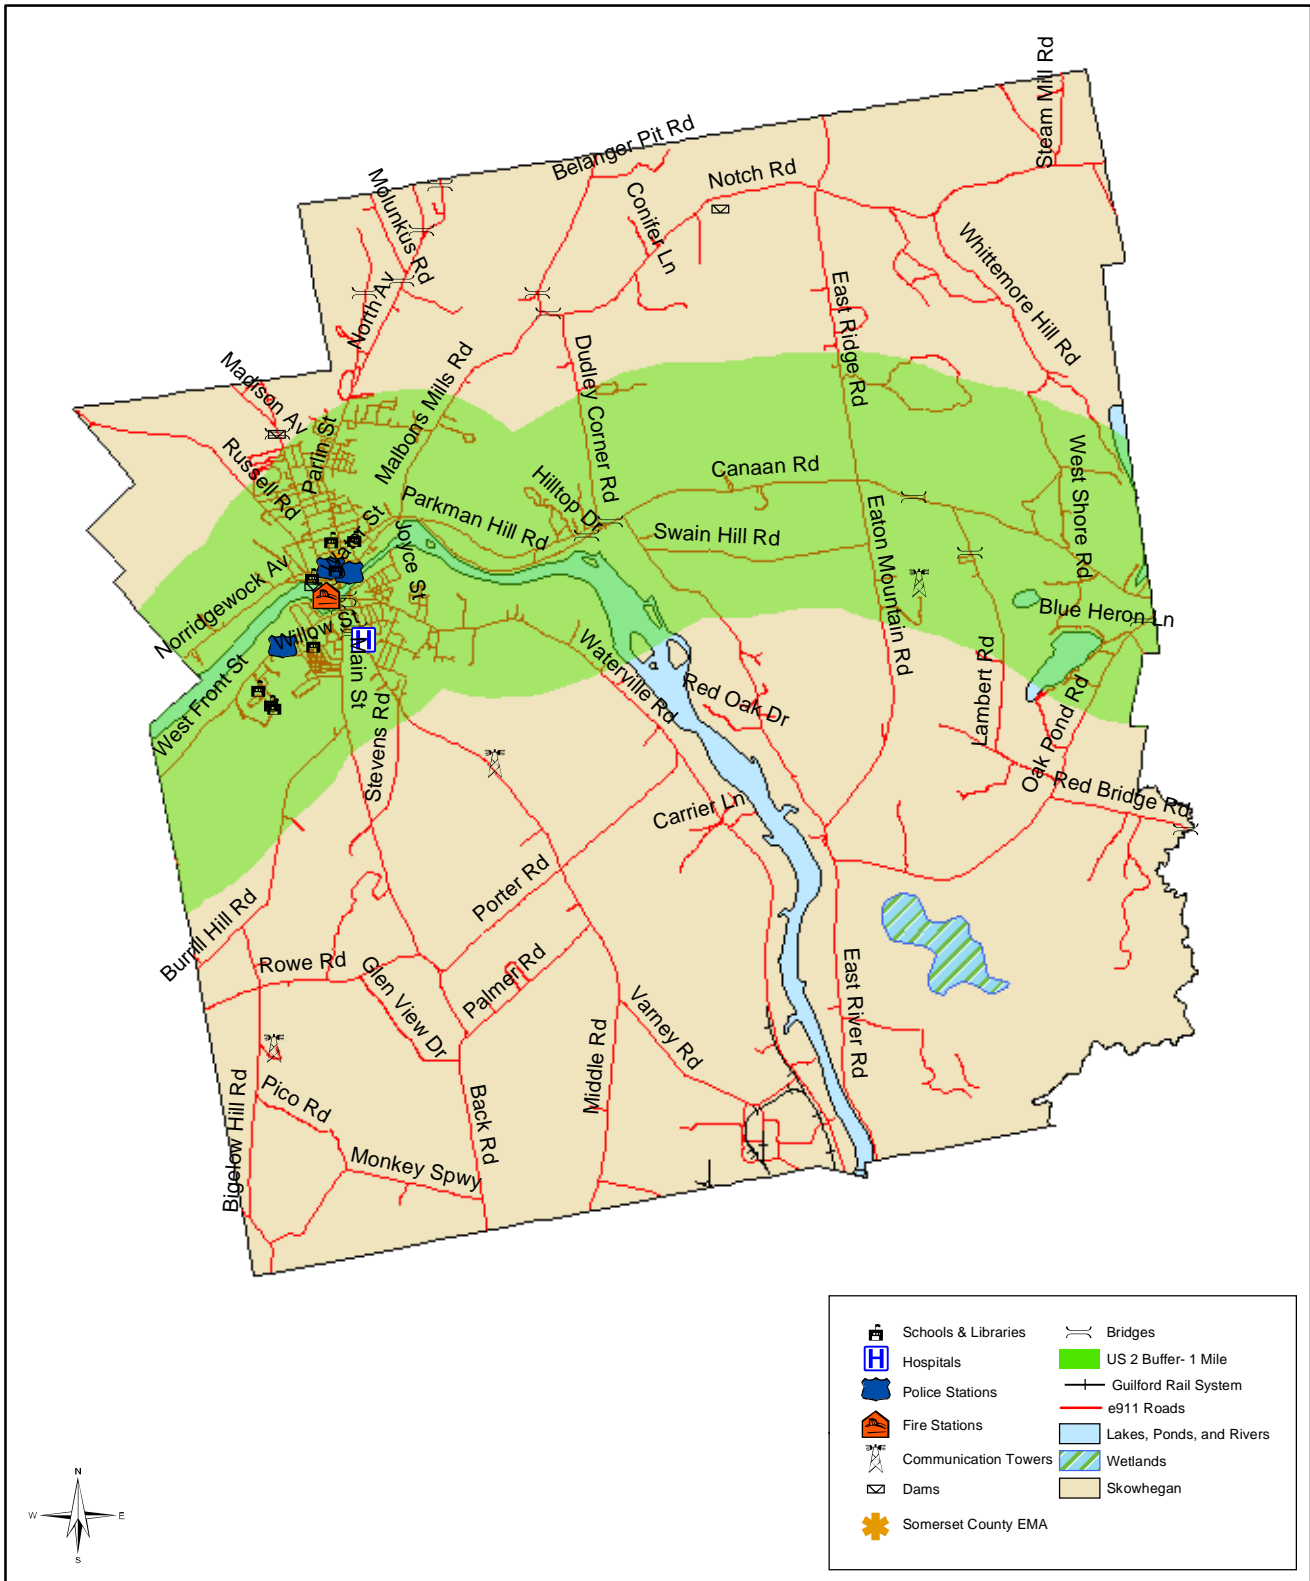

Somerset County Hazard Mitigation Plan

Town of Skowhegan, Maine

Created for: Somerset County EMA
 Design team: Robert Higgins, Dr. Sari Hou, Seth Dunn
 Date: 11.29.04
 Data sources: Maine Office of GIS