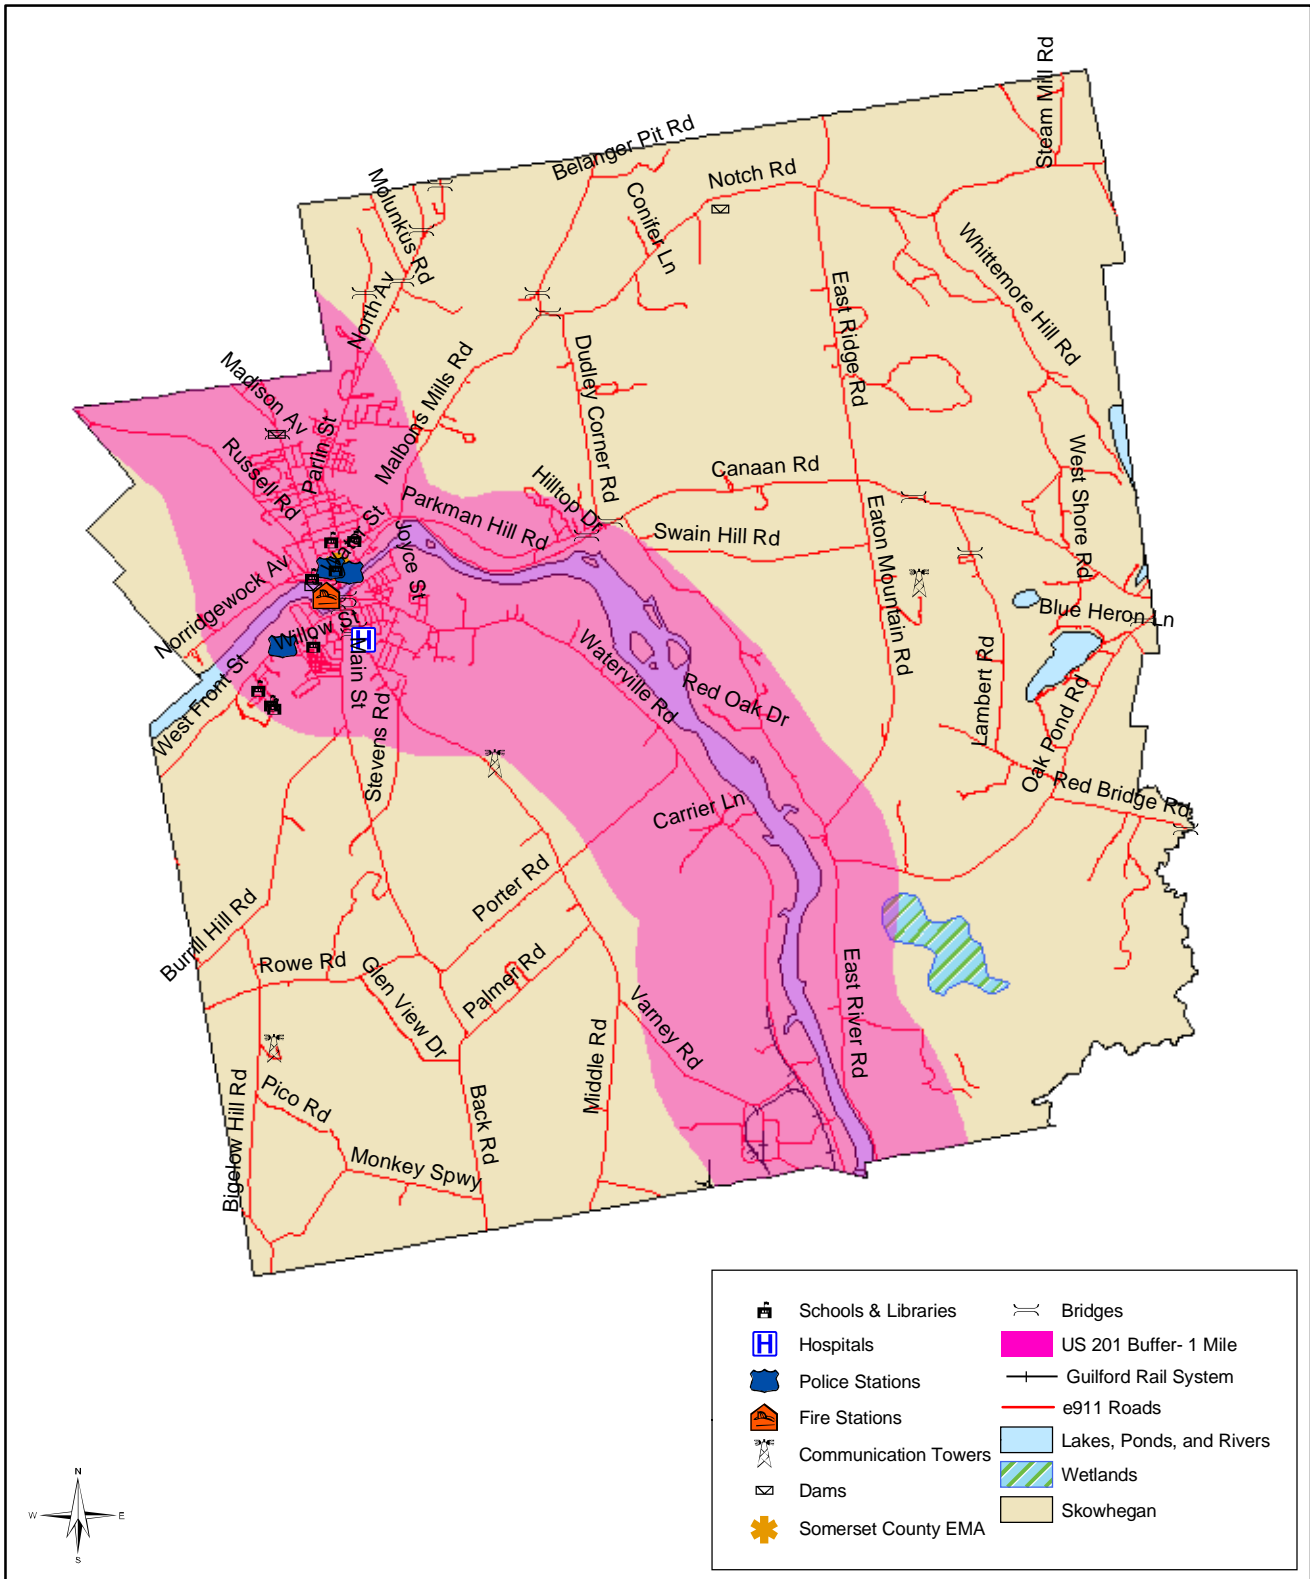

# Somerset County Hazard Mitigation Plan

## Town of Skowhegan, Maine

Created for: Somerset County EMA  
 Design team: Robert Higgins, Dr. Sari Hou, Seth Dunn  
 Date: 11.29.04  
 Data sources: Maine Office of GIS