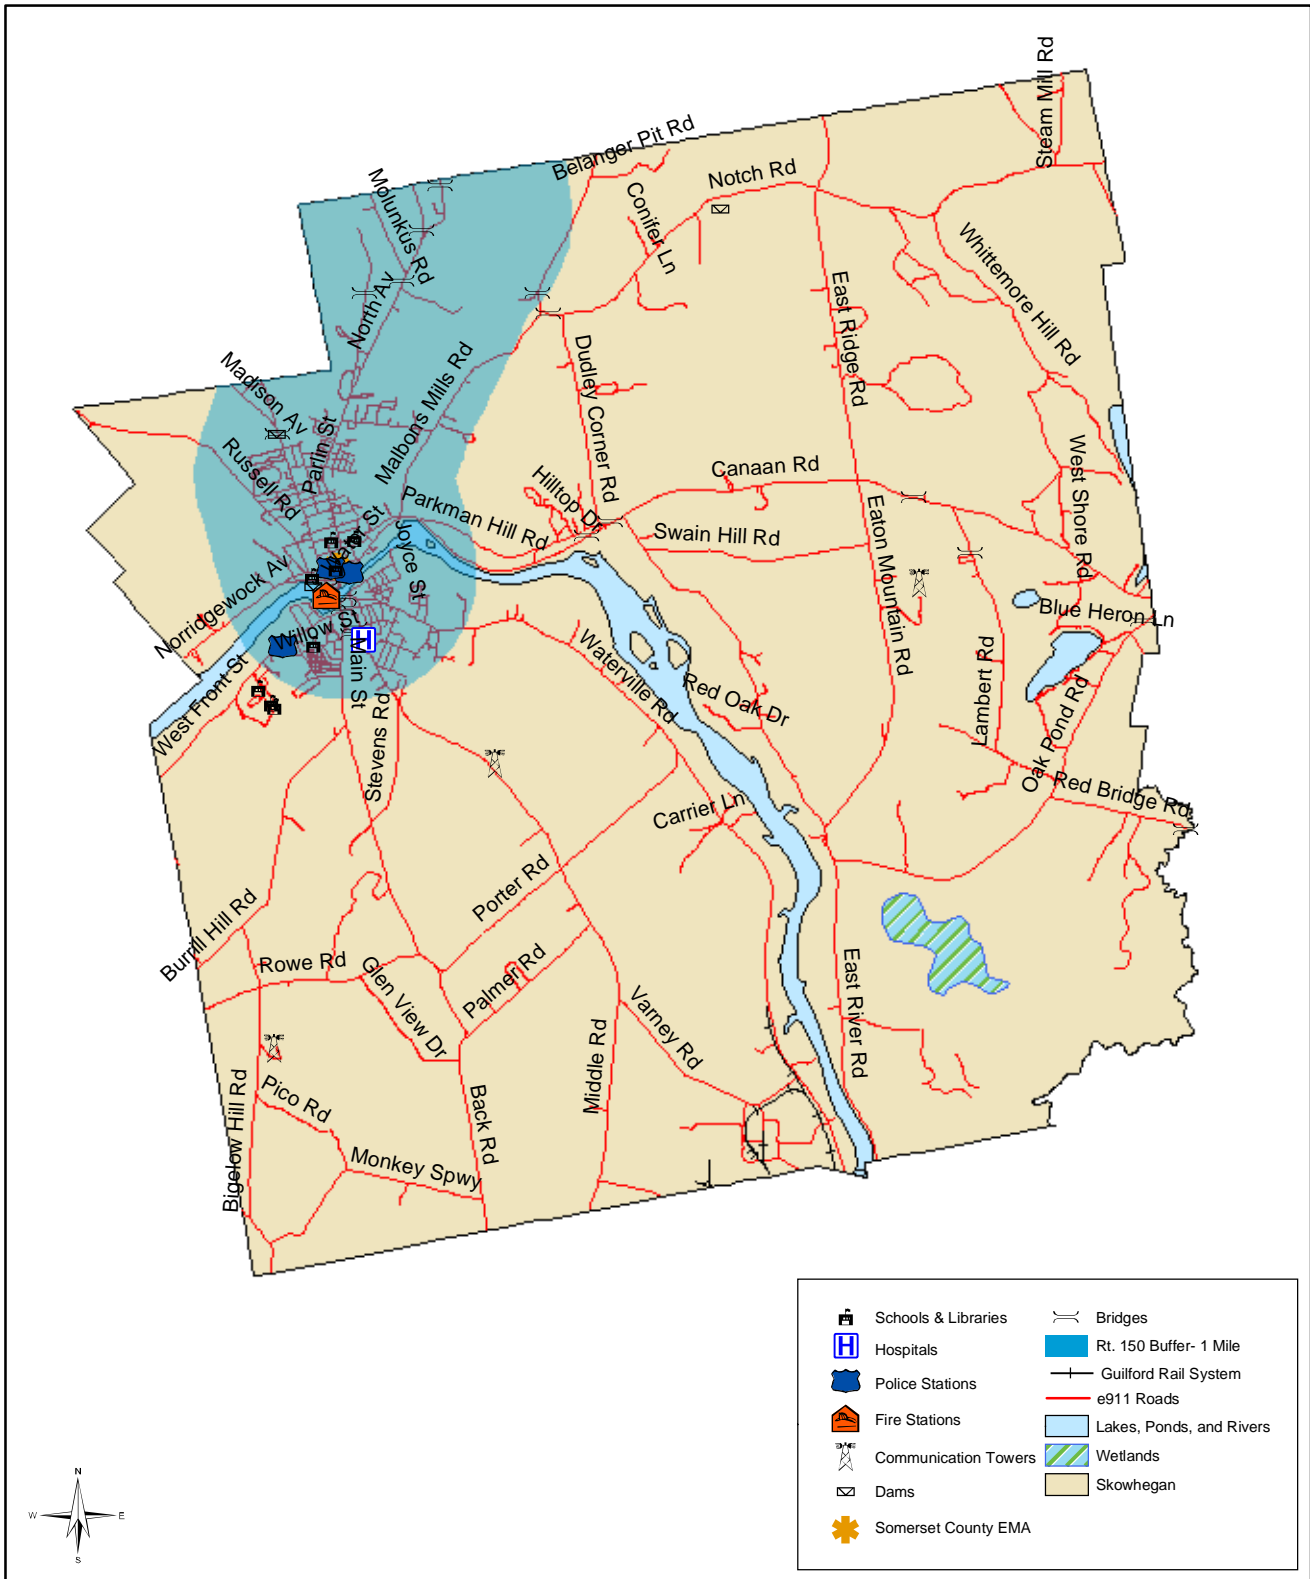

Somerset County Hazard Mitigation Plan

Town of Skowhegan, Maine

Created for: Somerset County EMA
 Design team: Robert Higgins, Dr. Sari Hou, Seth Dunn
 Date: 11.29.04
 Data sources: Maine Office of GIS