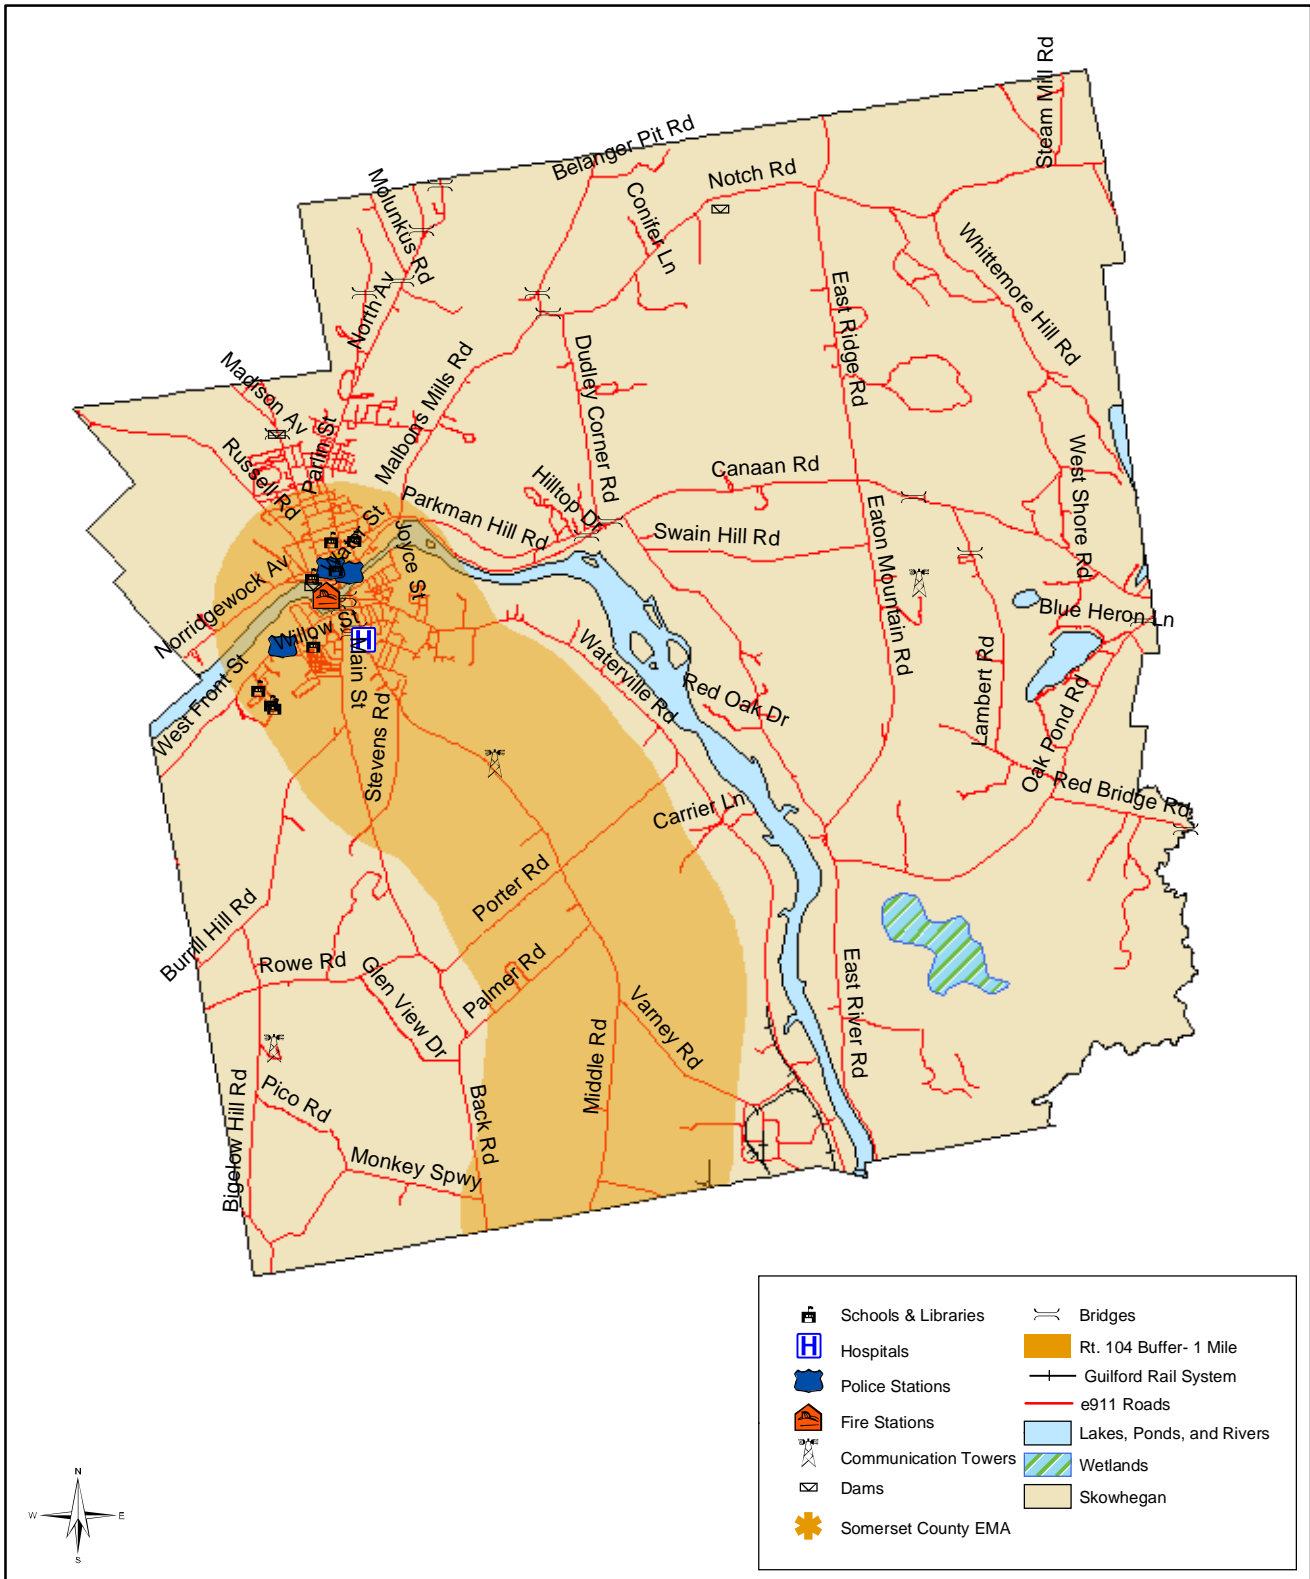

# Somerset County Hazard Mitigation Plan

## Town of Skowhegan, Maine

Created for: Somerset County EMA  
 Design team: Robert Higgins, Dr. Sari Hou, Seth Dunn  
 Date: 11.29.04  
 Data sources: Maine Office of GIS