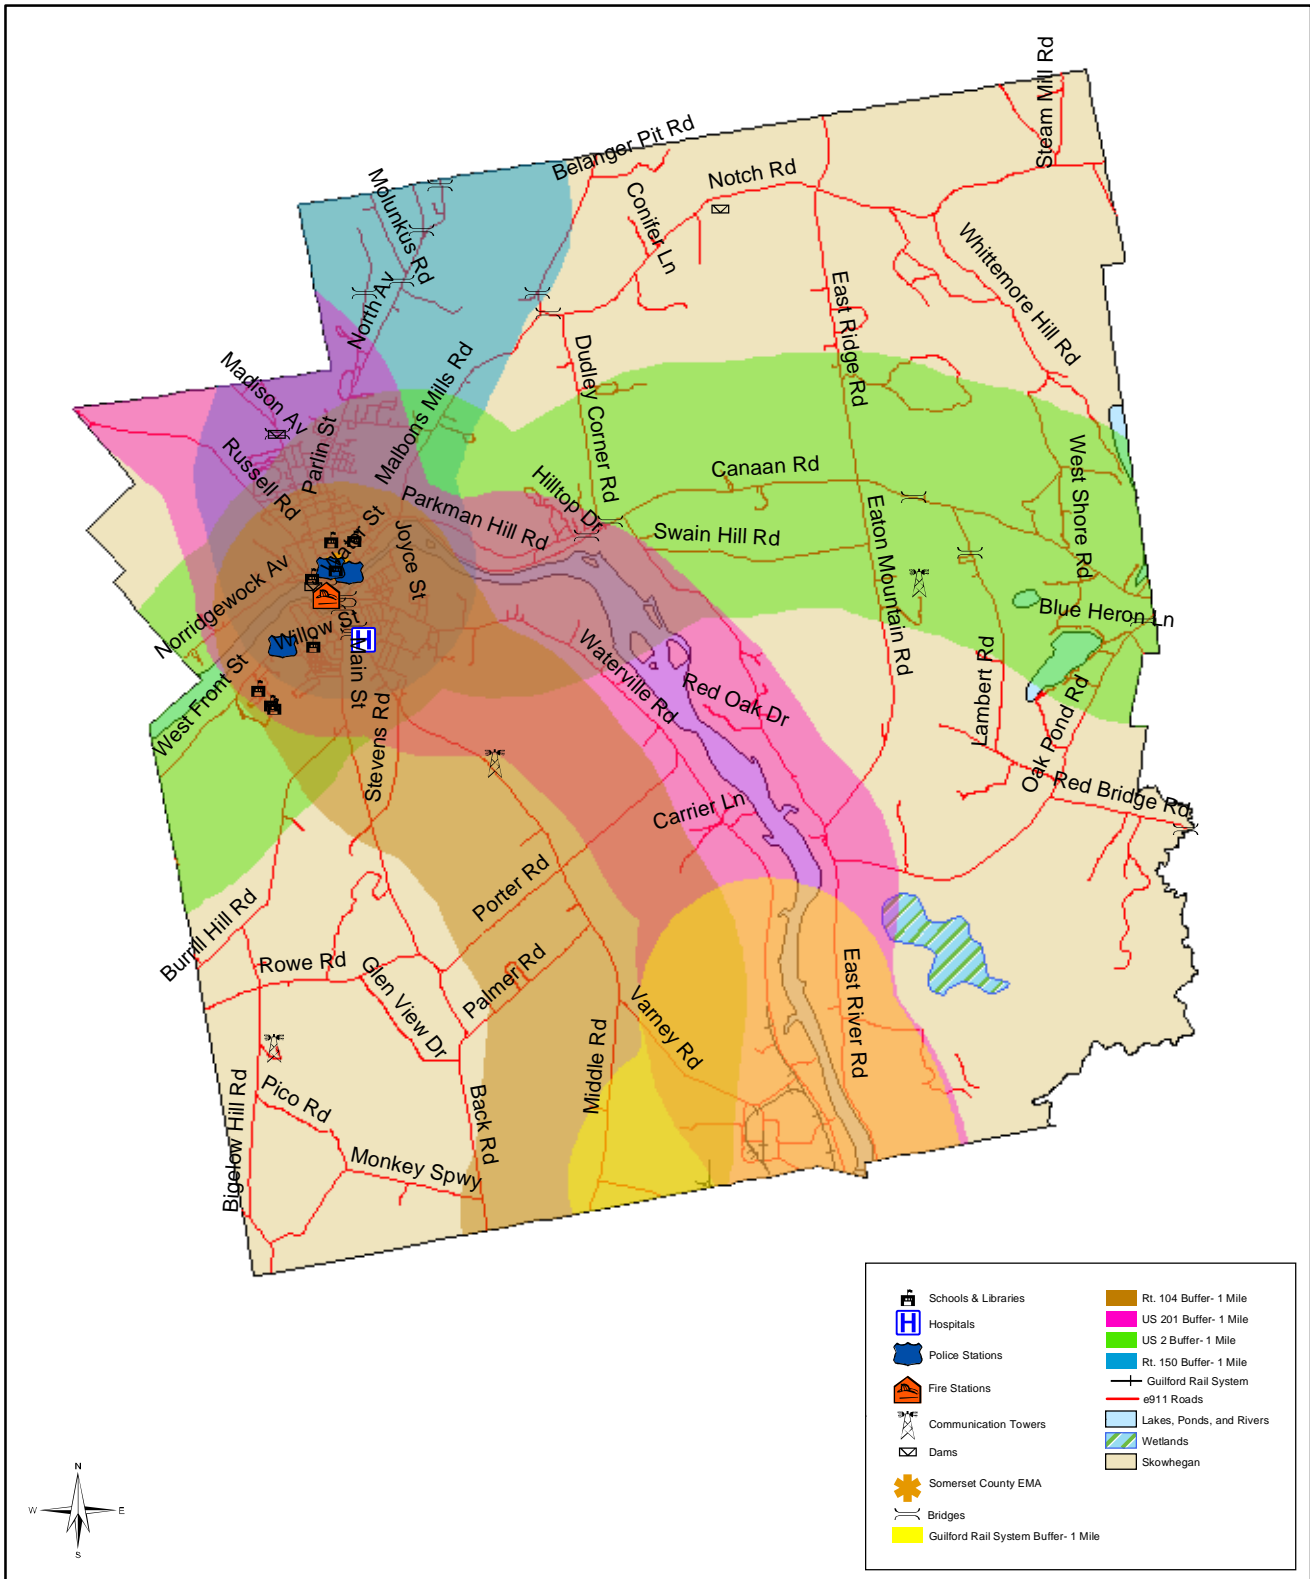

Somerset County Hazard Mitigation Plan

Town of Skowhegan, Maine

Created for: Somerset County EMA
 Design team: Robert Higgins, Dr. Sari Hou, Seth Dunn
 Date: 11.29.04
 Data sources: Maine Office of GIS