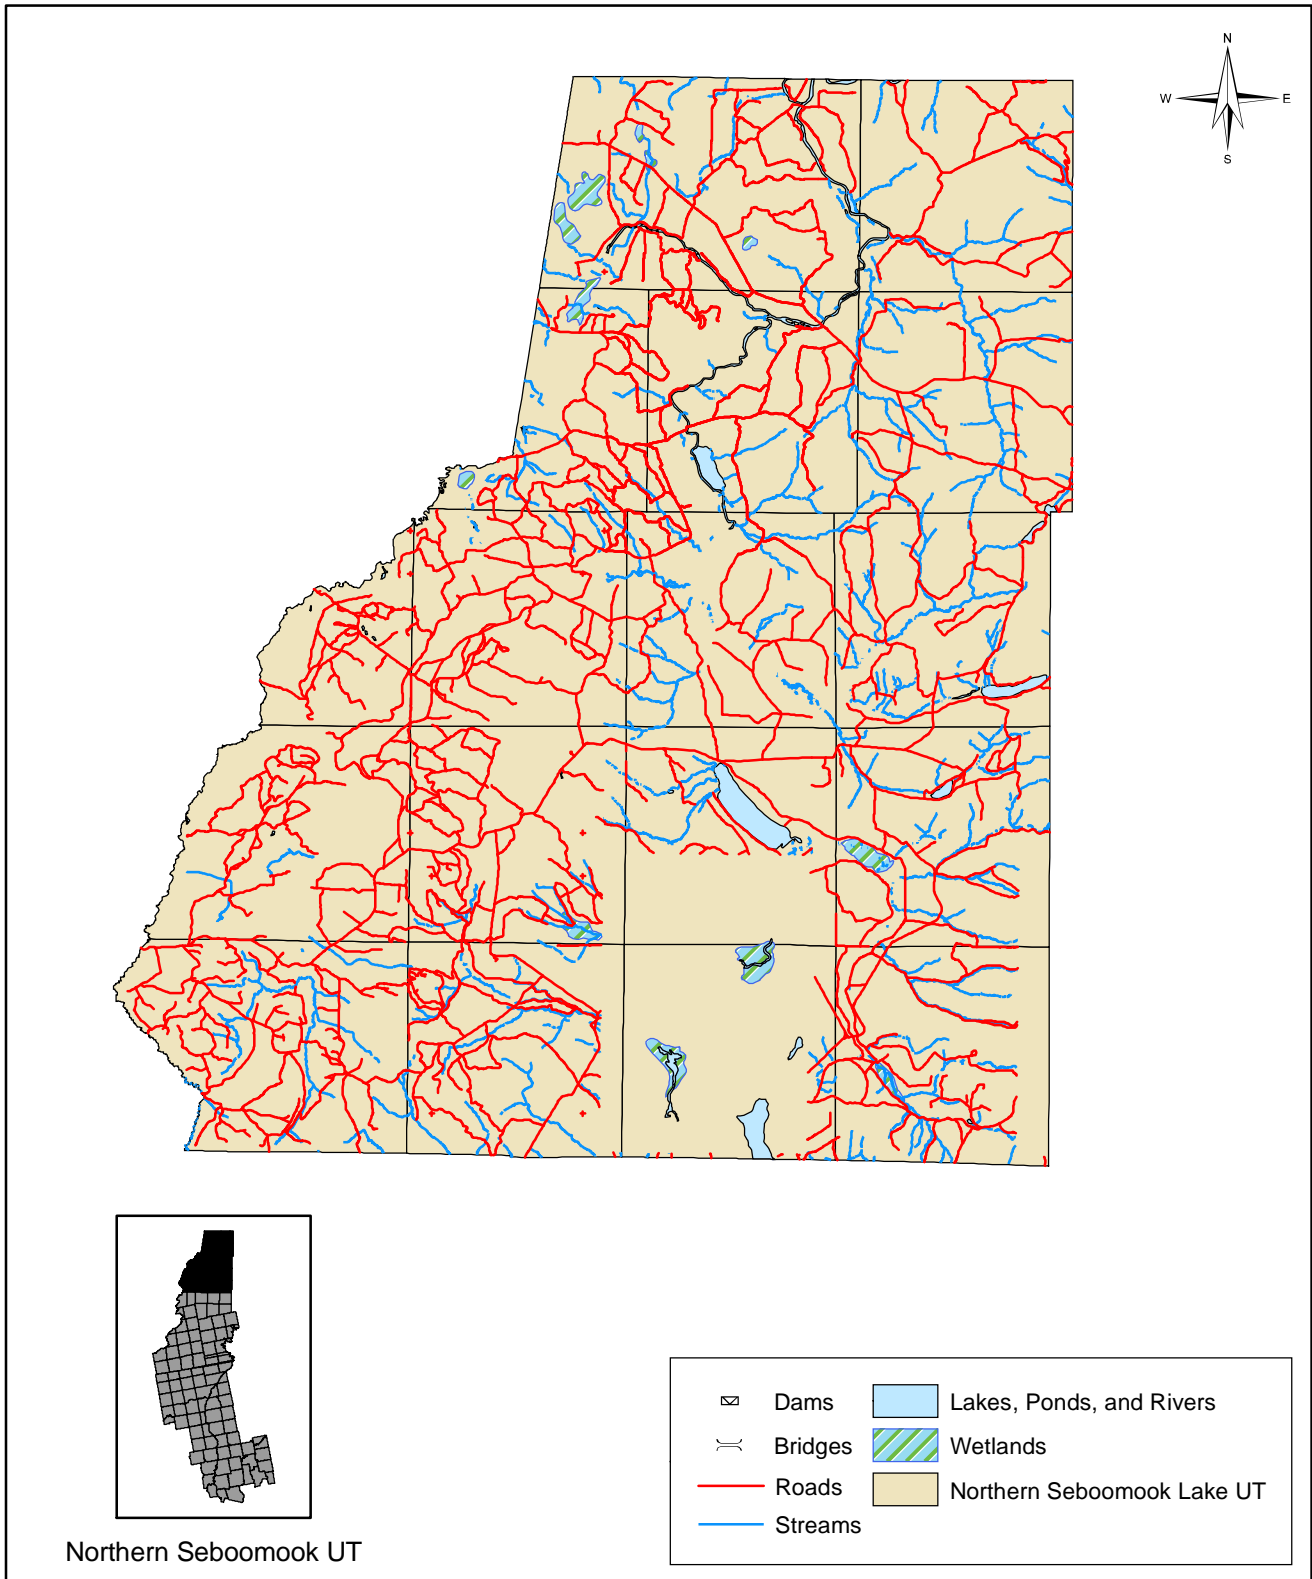

Somerset County Hazard Mitigation Plan

Northern Seboomook Unorganized Territory

Northern Seboomook UT

Created for: Somerset County EMA
Design team: Robert Higgins, Dr. Sari Hou, Seth Dunn
Date: 11.29.04
Data sources: Maine Office of GIS
Note: Some missing road data