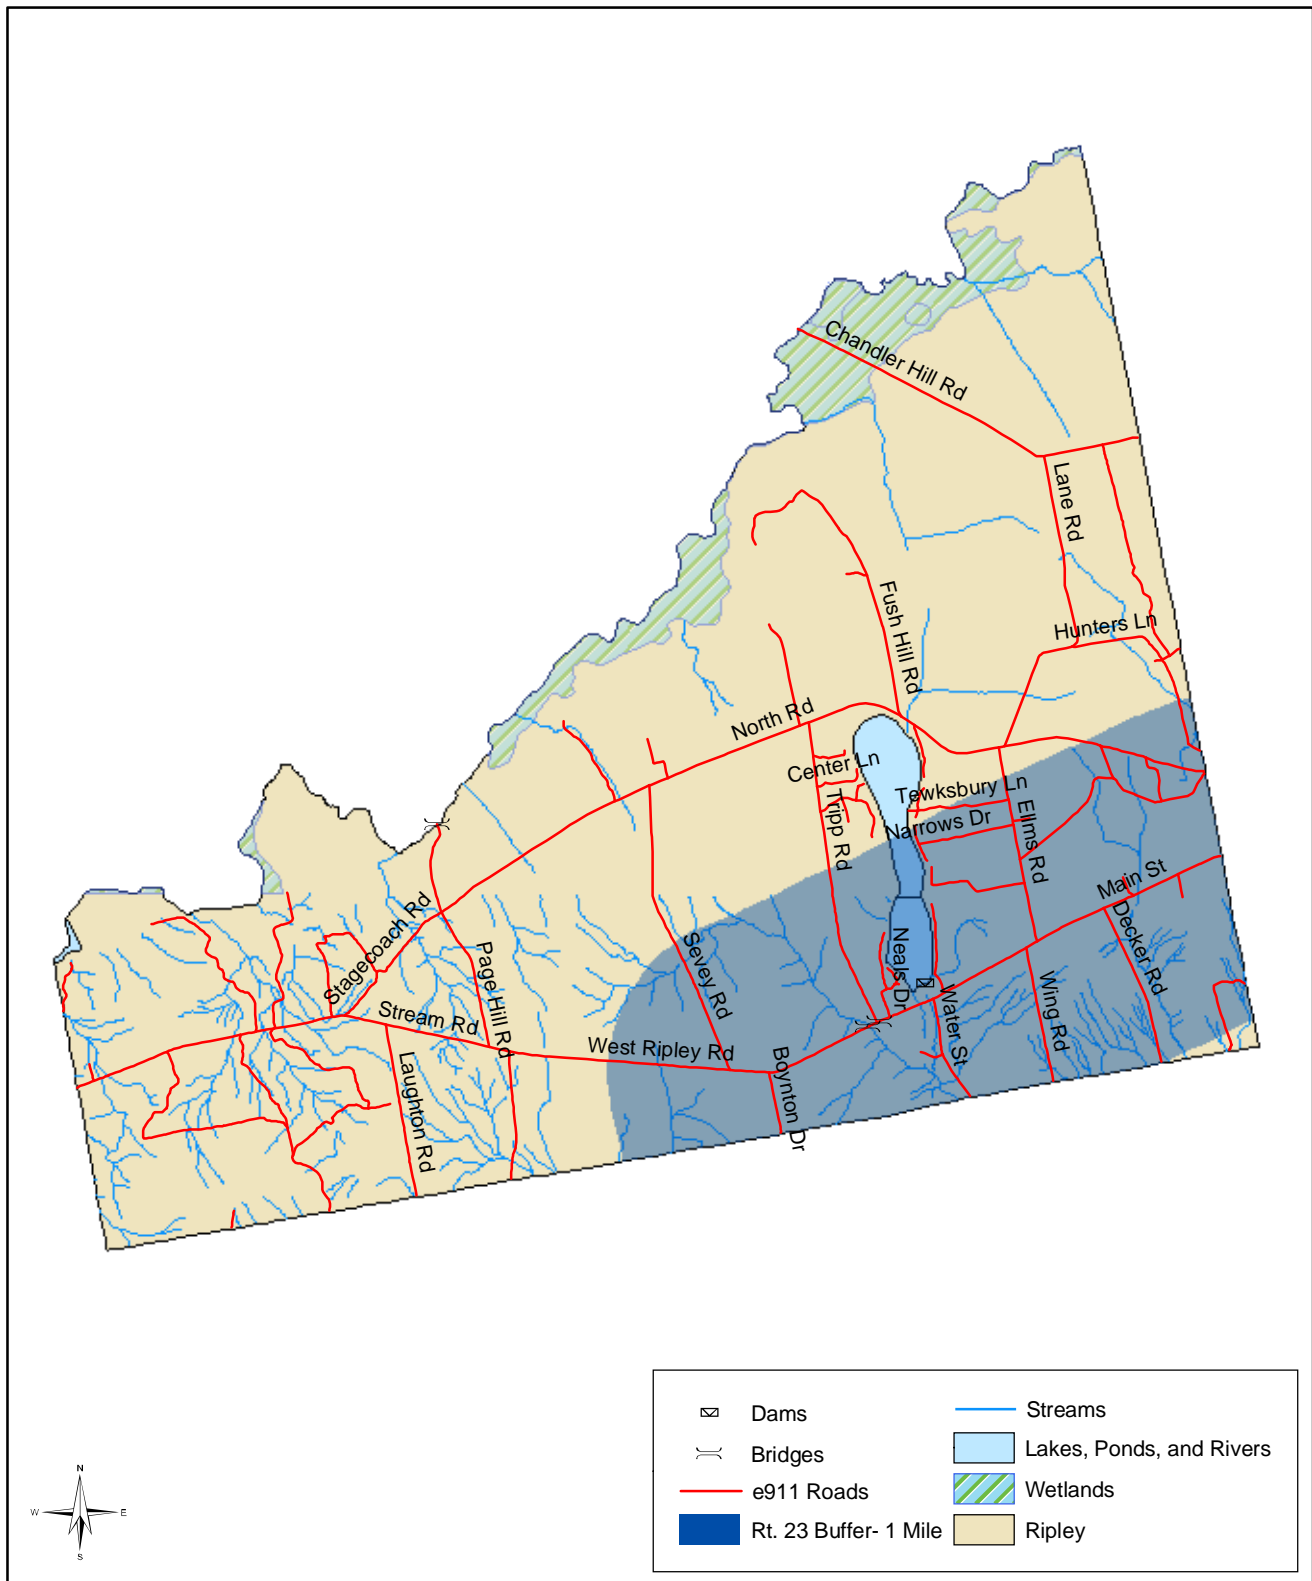

Somerset County Hazard Mitigation Plan

Town of Ripley, Maine

Created for: Somerset County EMA
 Design team: Robert Higgins, Dr. Sari Hou, Seth Dunn
 Date: 11.29.04
 Data sources: Maine Office of GIS