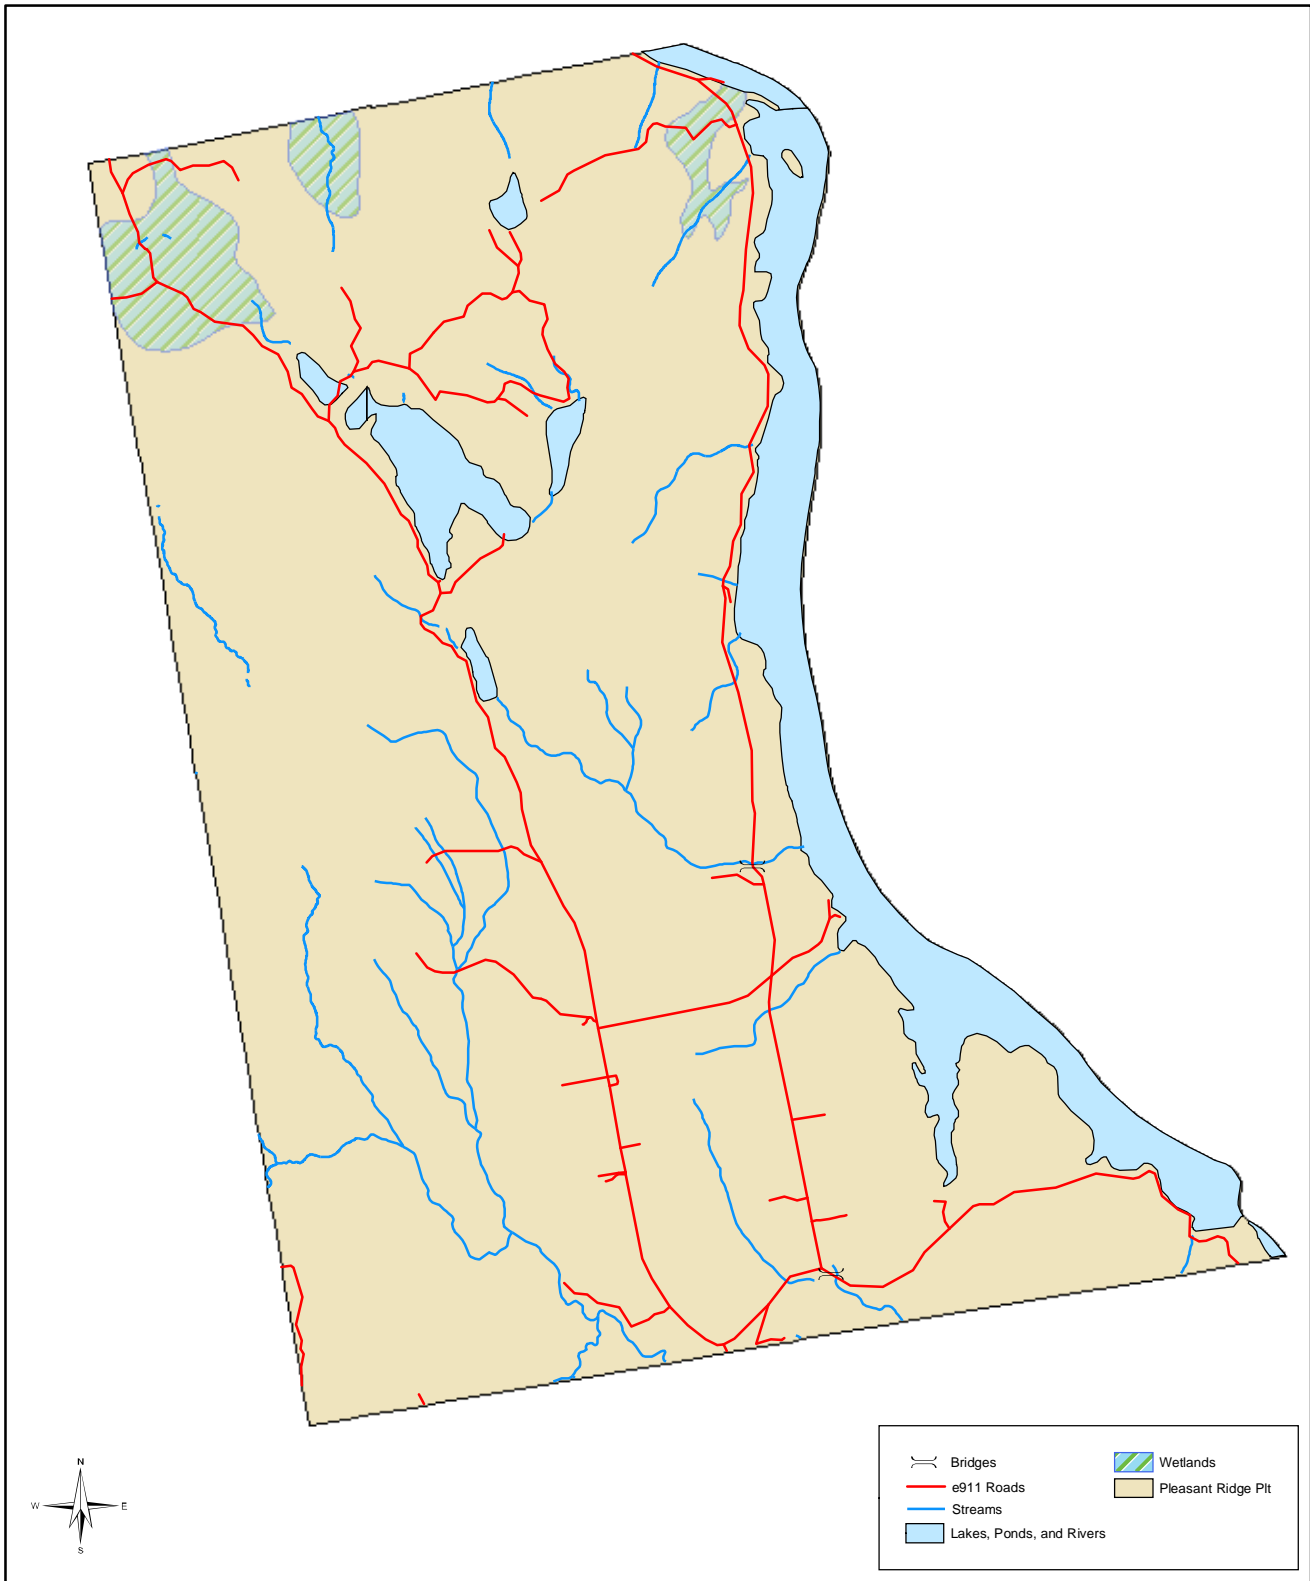

Somerset County Hazard Mitigation Plan

Town of Pleasant Ridge Plt, Maine

Created for: Somerset County EMA
Design team: Robert Higgins, Dr. Sari Hou, Seth Dunn
Date: 10.21.04
Data sources: Maine Office of GIS