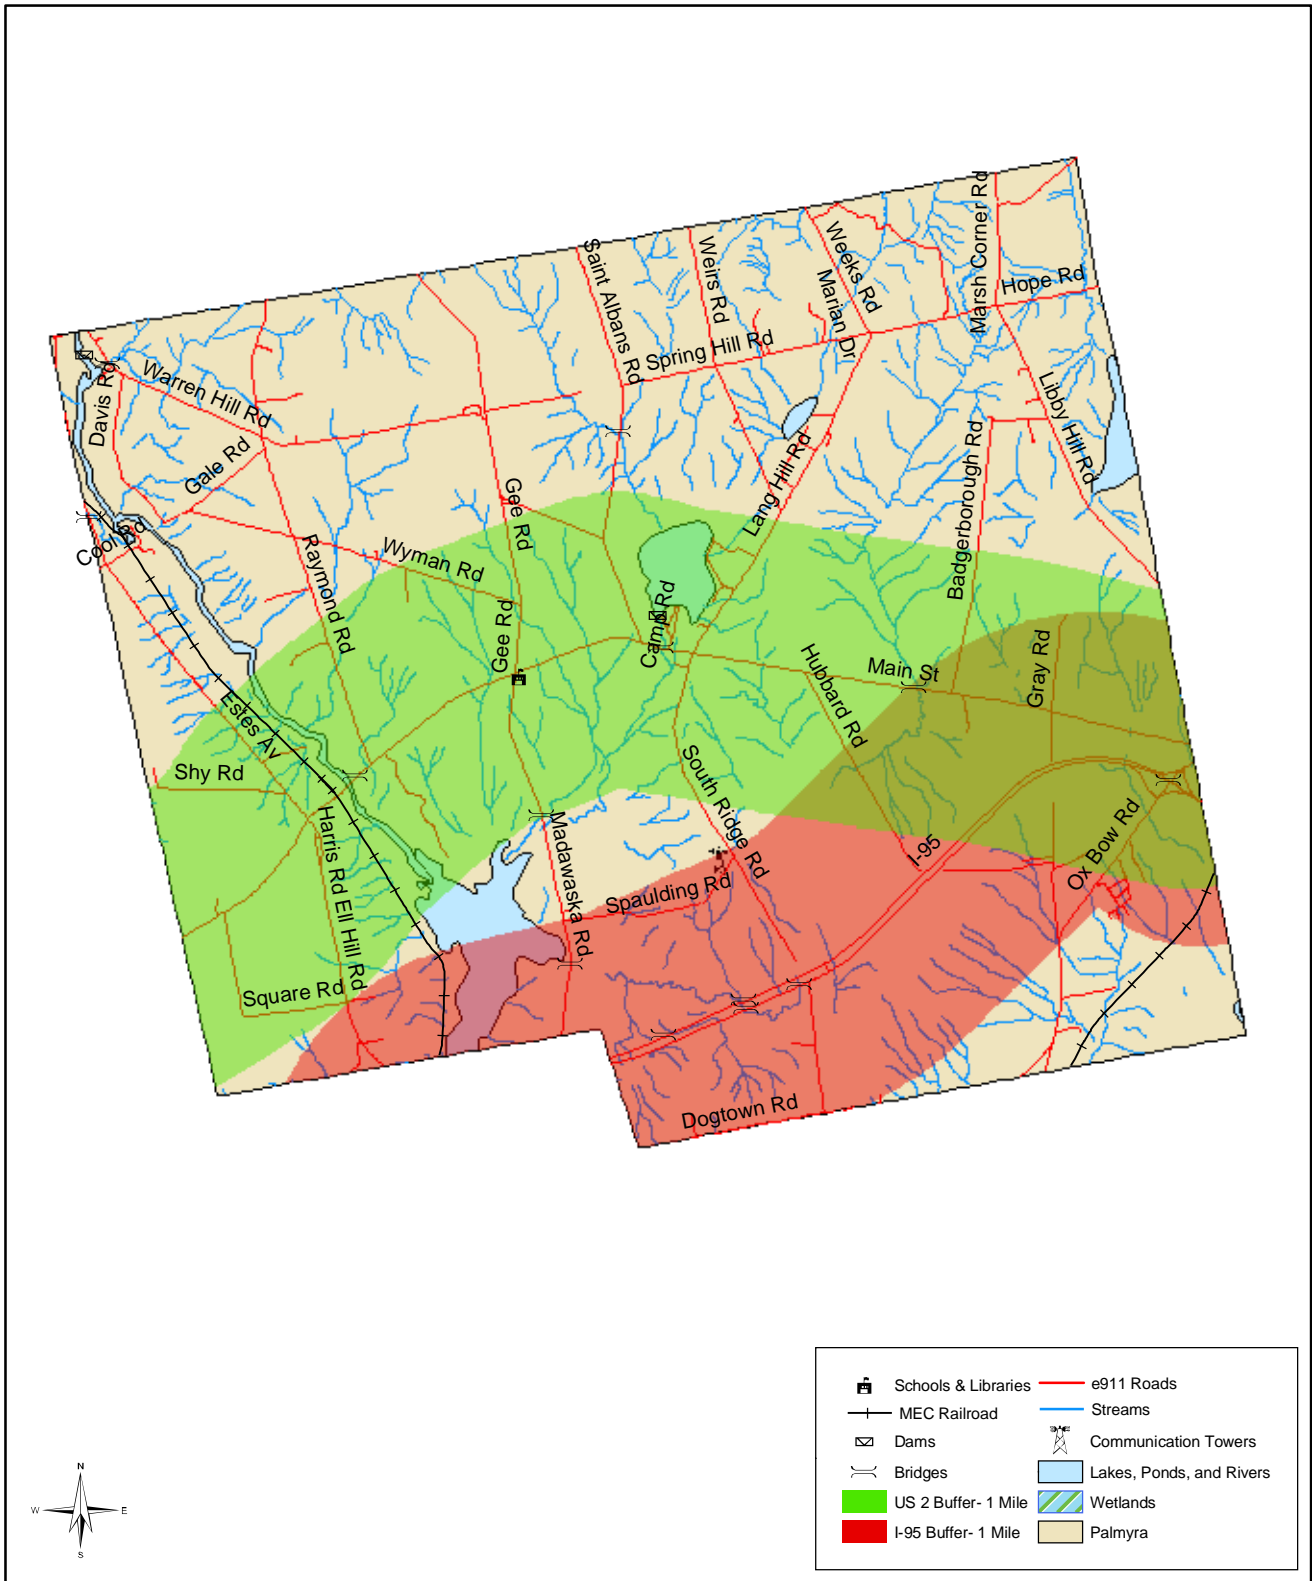

Somerset County Hazard Mitigation Plan

Town of Palmyra, Maine

Created for: Somerset County EMA
 Design team: Robert Higgins, Dr. Sari Hou, Seth Dunn
 Date: 11.11.04
 Data sources: Maine Office of GIS