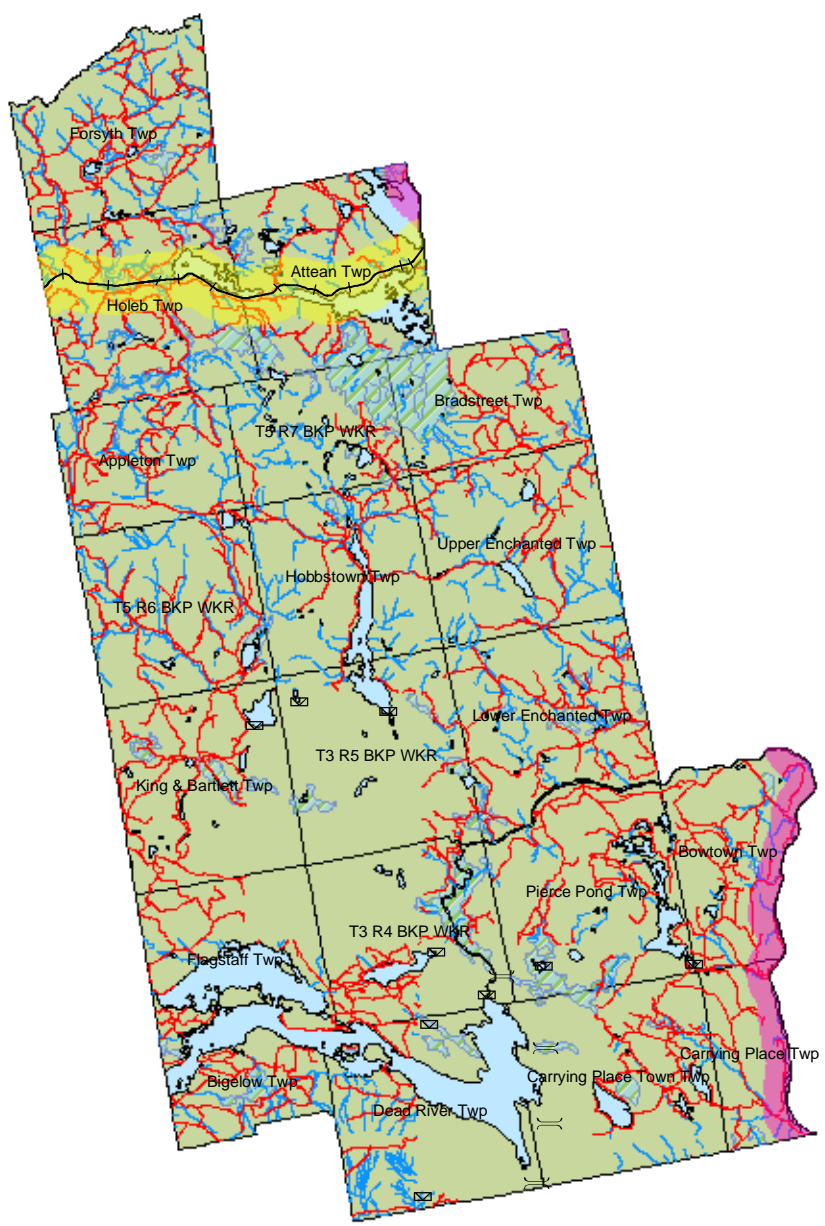

Somerset County Hazard Mitigation Plan

Northwest Somerset County Unorganized Territory

Northwest UT

Created for: Somerset County EMA
 Design team: Robert Higgins, Dr. Sari Hou, Seth Dunn
 Date: 11.29.04
 Data sources: Maine Office of GIS