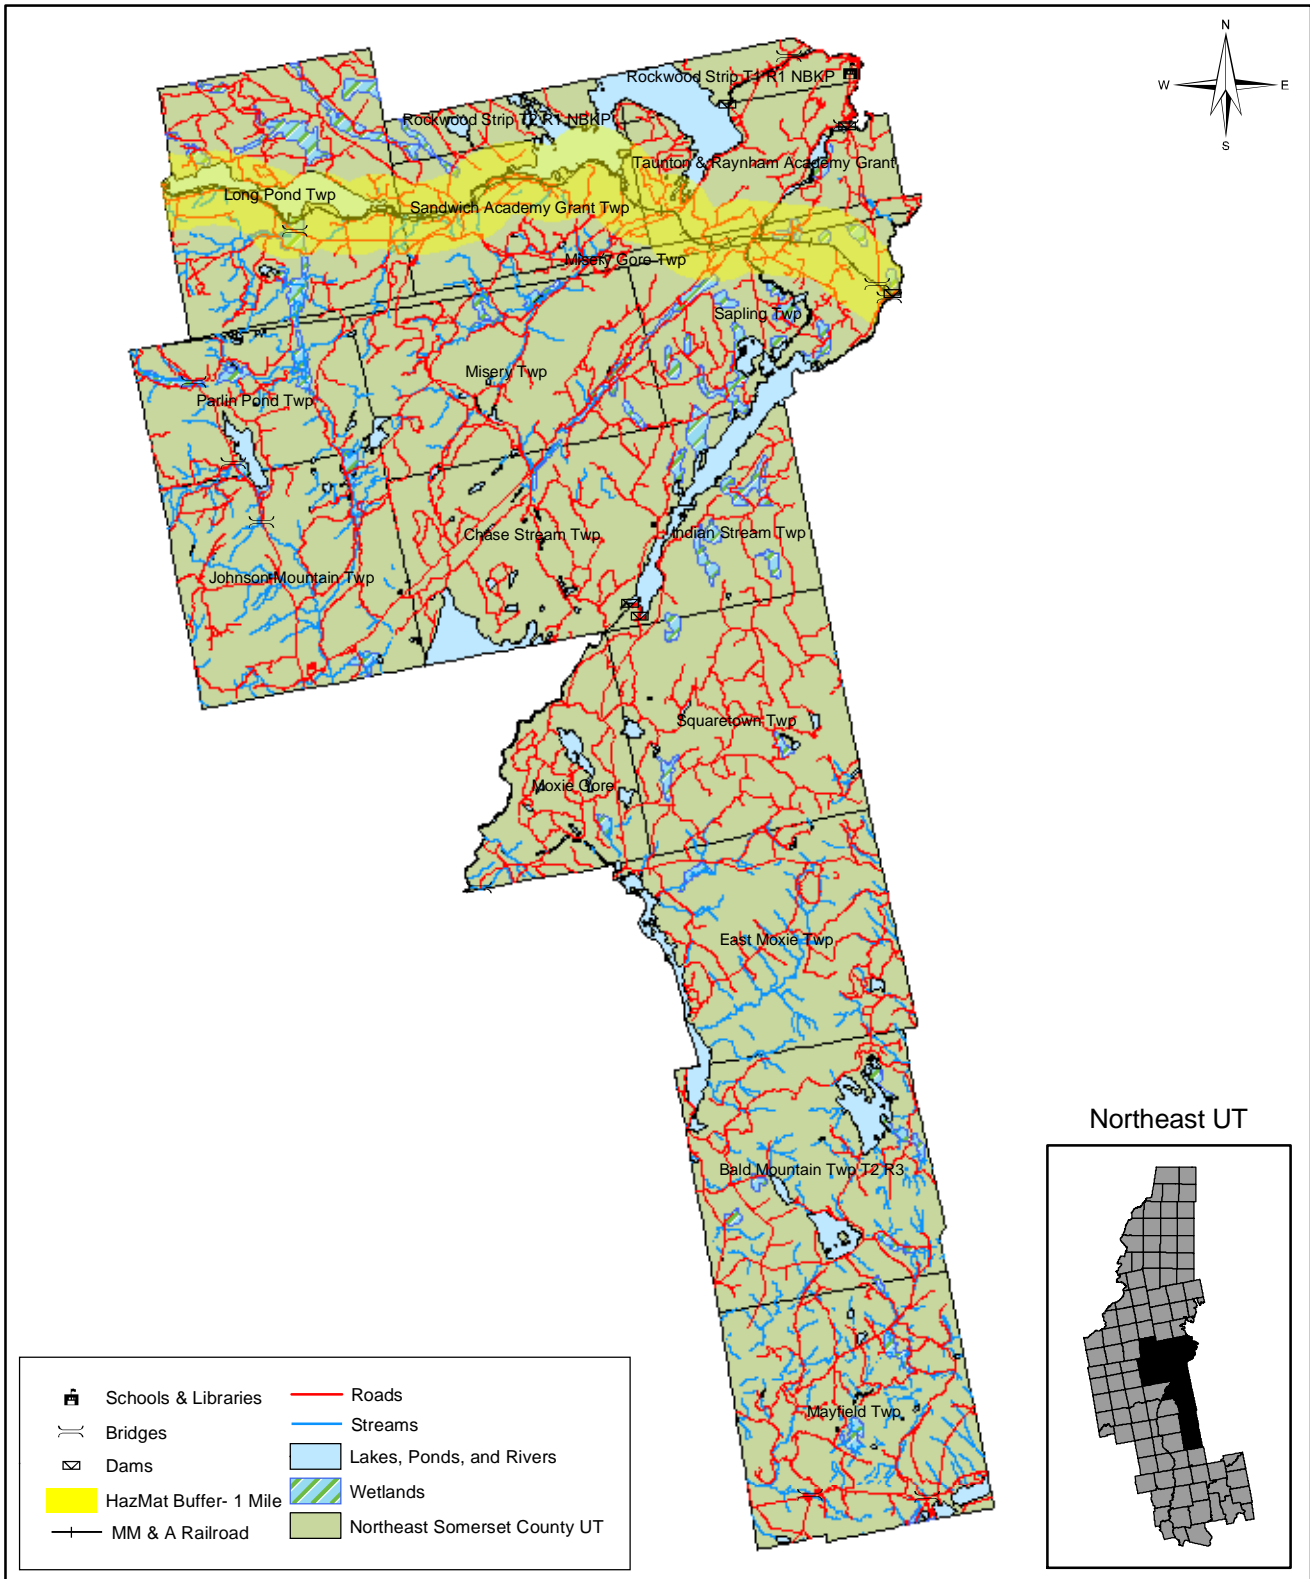

Somerset County Hazard Mitigation Plan

Northeast Somerset County Unorganized Territory

Created for: Somerset County EMA
 Design team: Robert Higgins, Dr. Sari Hou, Seth Dunn
 Date: 11.29.04
 Data sources: Maine Office of GIS