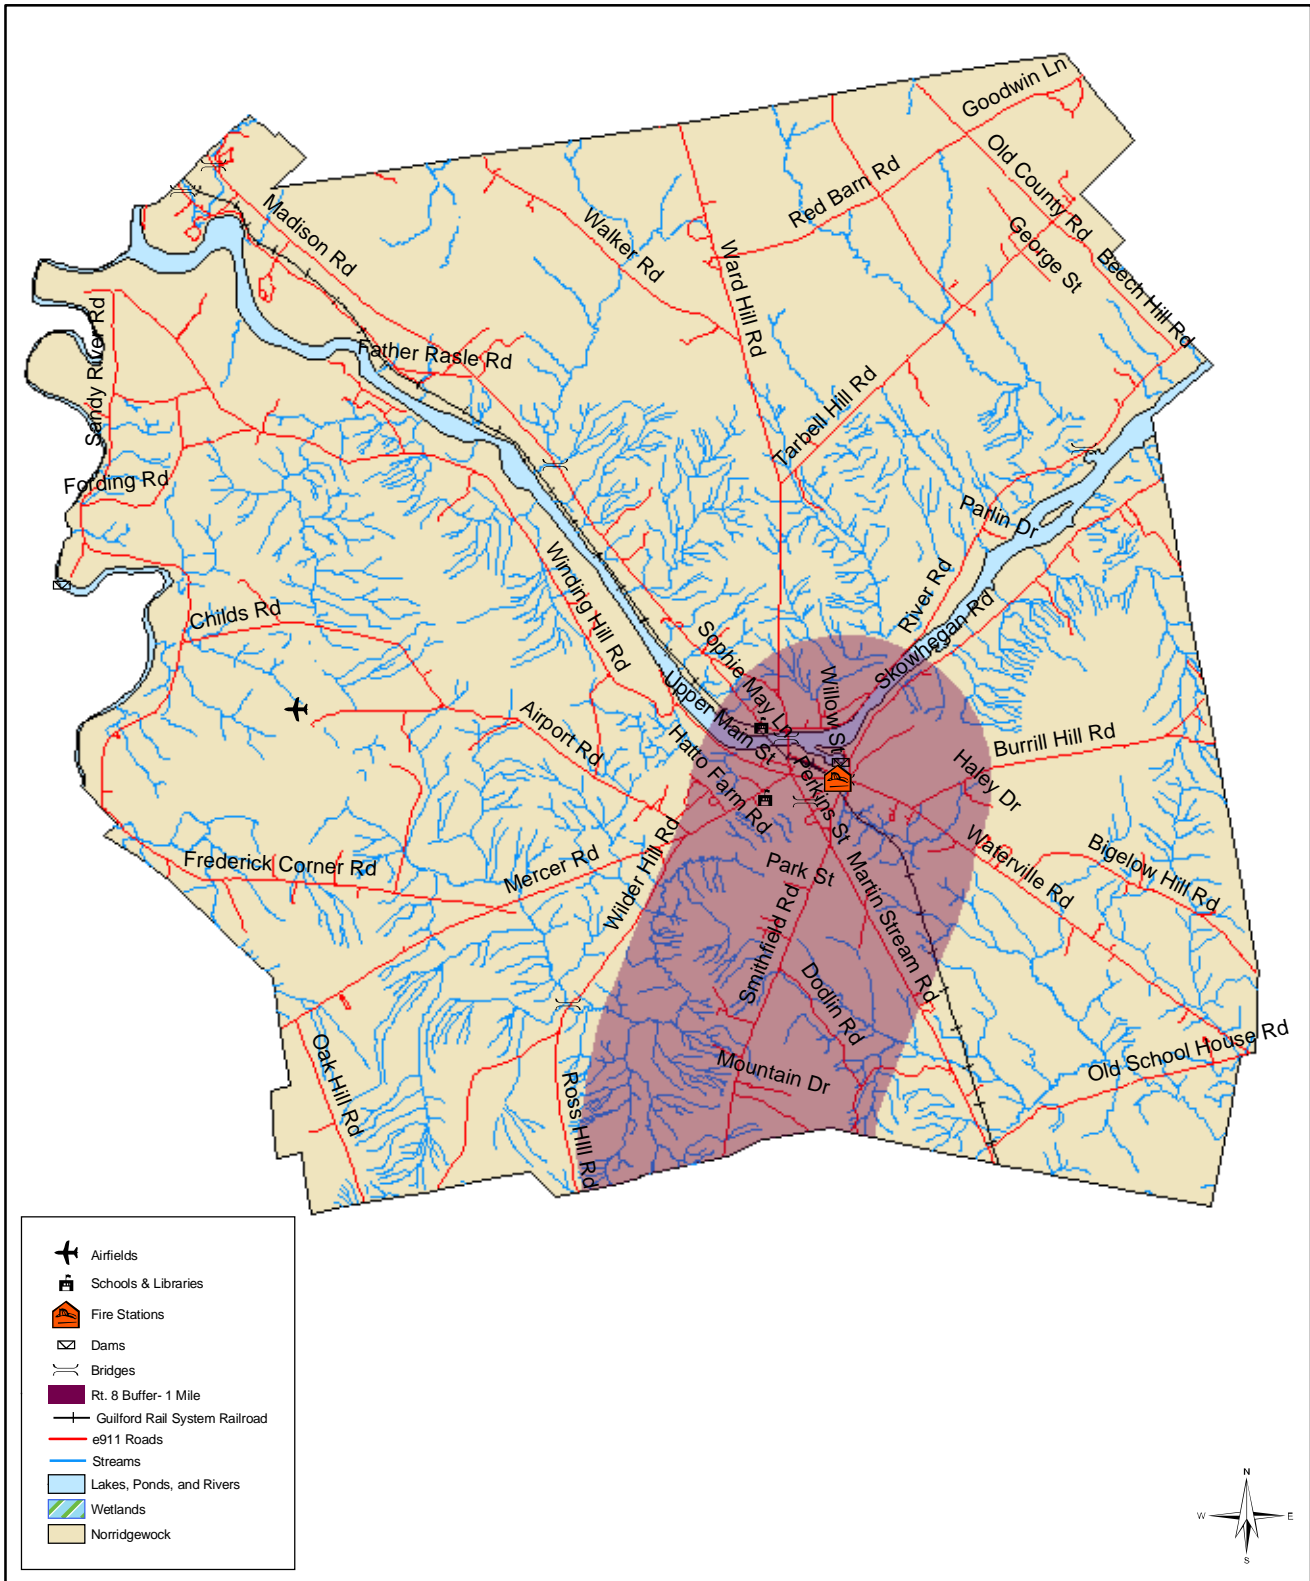

# Somerset County Hazard Mitigation Plan

## Town of Norridgewock, Maine

Created for: Somerset County EMA  
 Design team: Robert Higgins, Dr. Sari Hou, Seth Dunn  
 Date: 11.23.04  
 Data sources: Maine Office of GIS