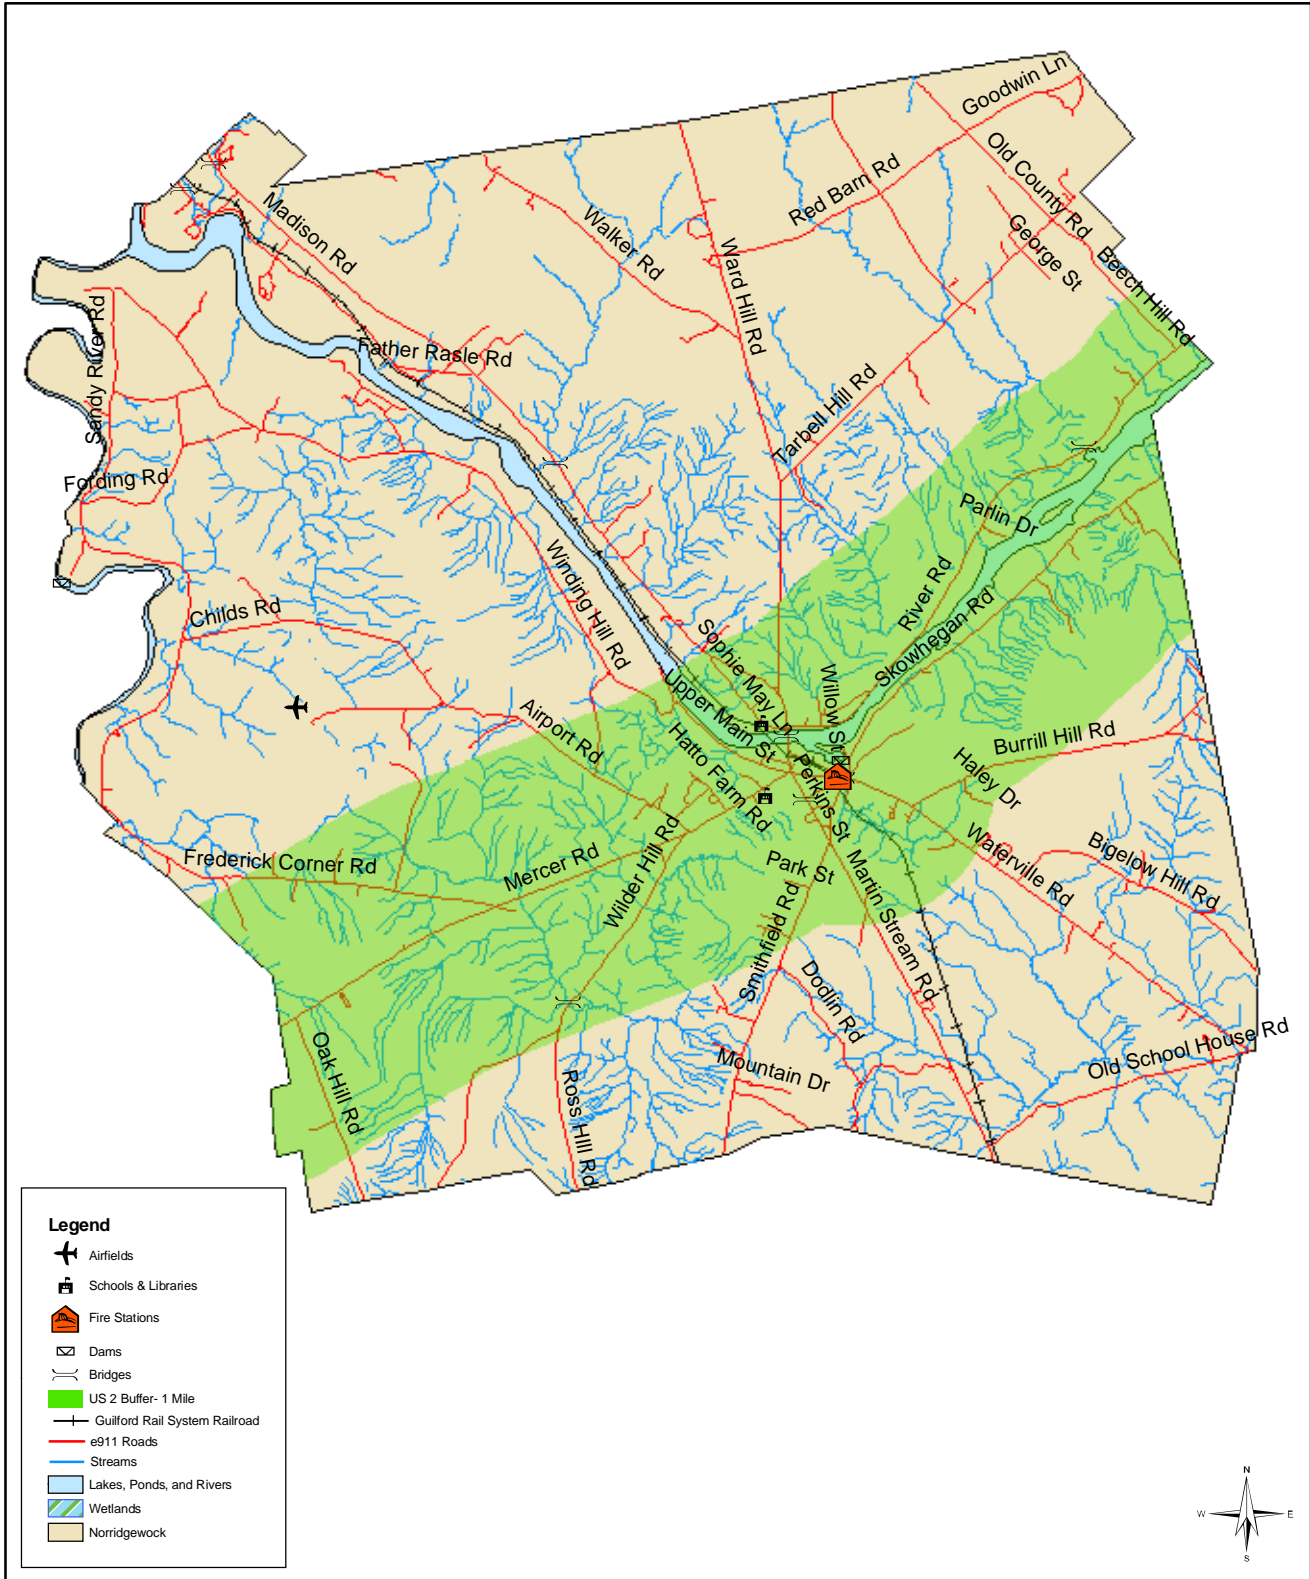

Somerset County Hazard Mitigation Plan

Town of Norridgewock, Maine

Created for: Somerset County EMA
 Design team: Robert Higgins, Dr. Sari Hou, Seth Dunn
 Date: 11.23.04
 Data sources: Maine Office of GIS