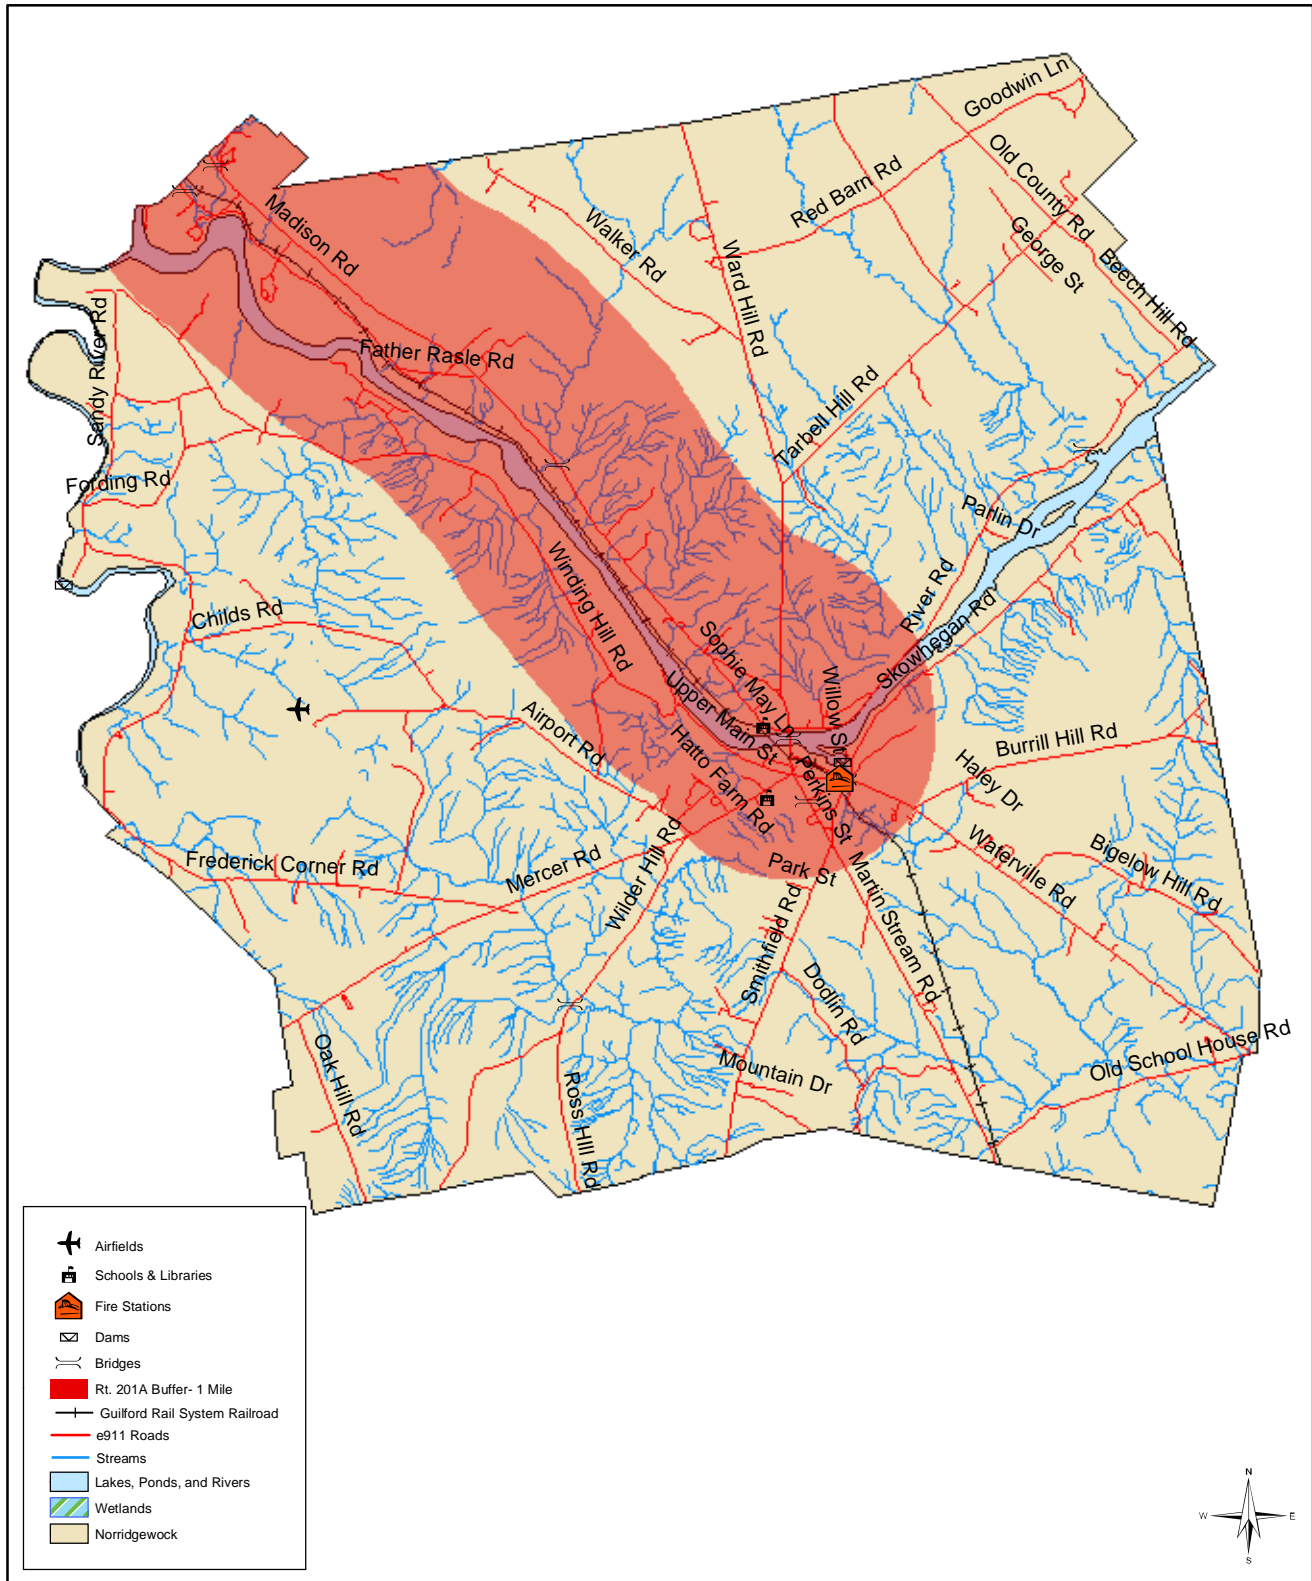

# Somerset County Hazard Mitigation Plan

## Town of Norridgewock, Maine

Created for: Somerset County EMA  
 Design team: Robert Higgins, Dr. Sari Hou, Seth Dunn  
 Date: 11.23.04  
 Data sources: Maine Office of GIS