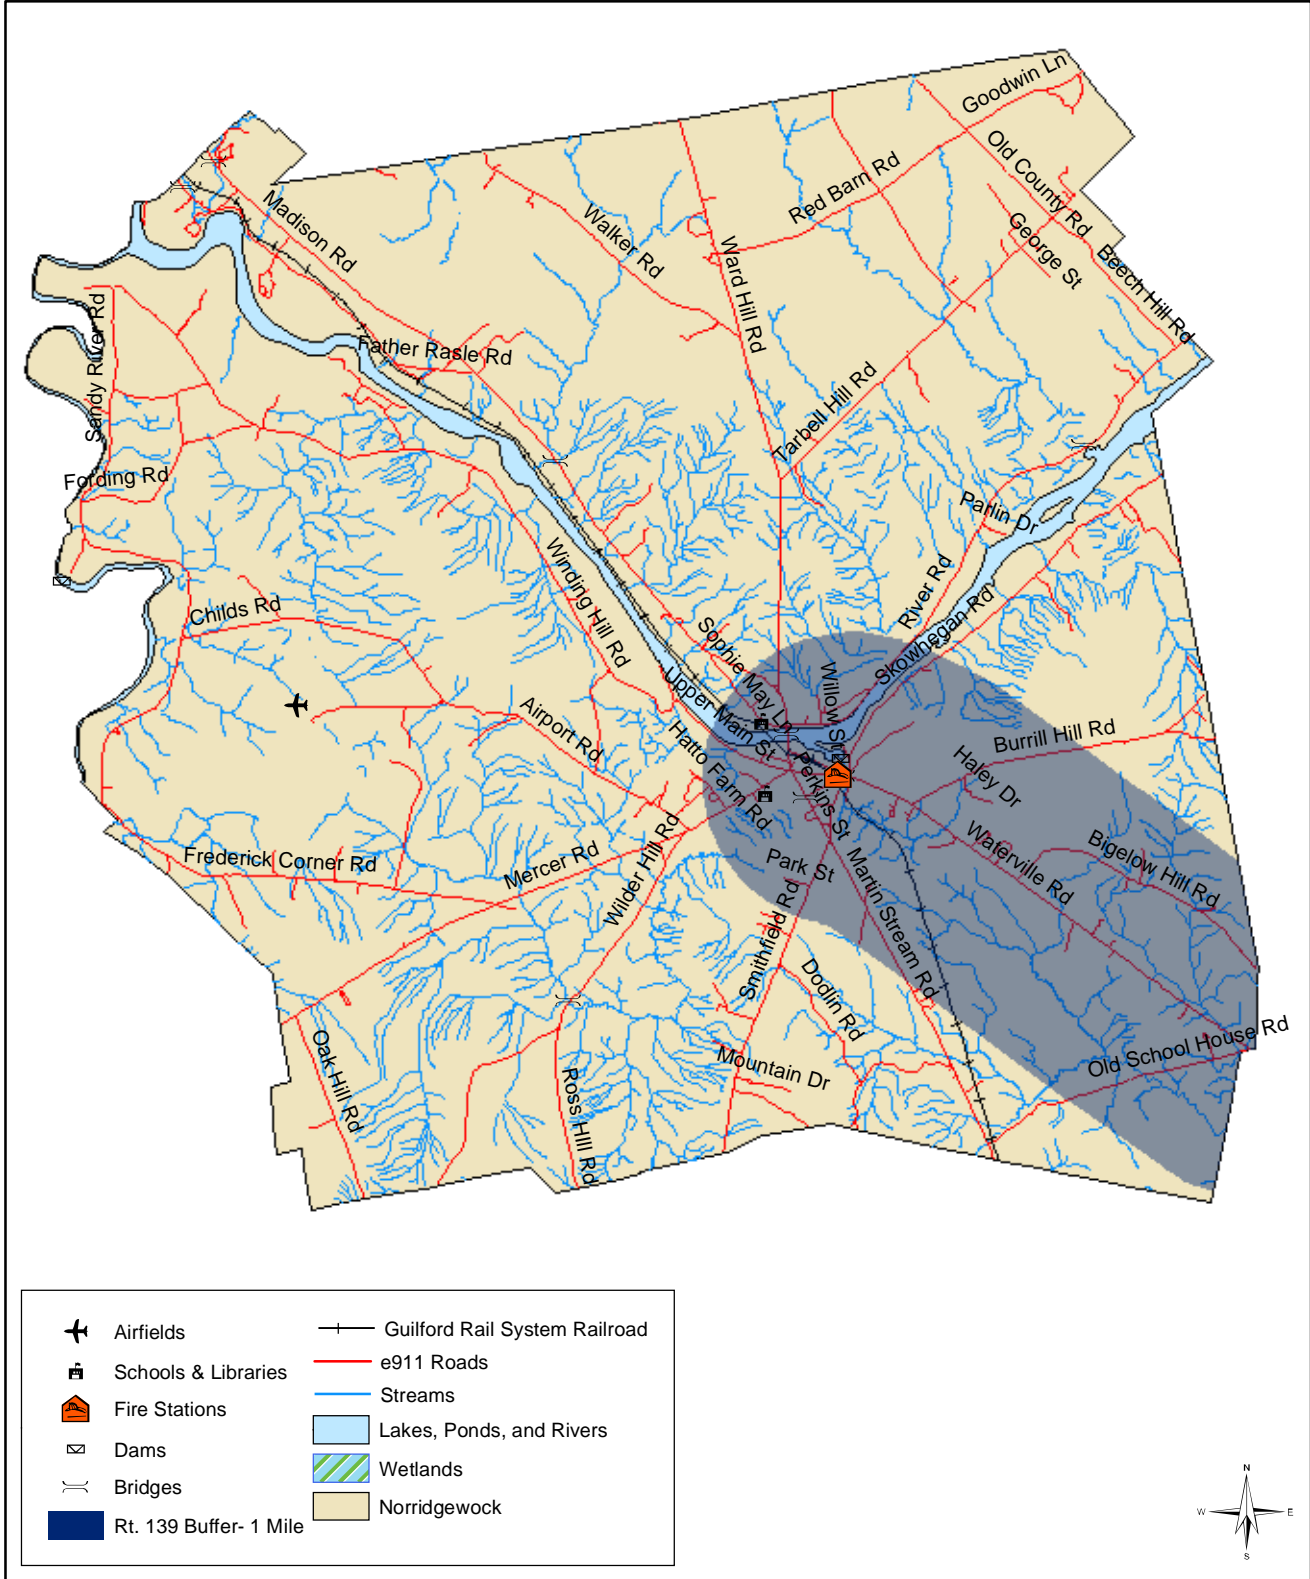

Somerset County Hazard Mitigation Plan

Town of Norridgewock, Maine

Created for: Somerset County EMA
 Design team: Robert Higgins, Dr. Sari Hou, Seth Dunn
 Date: 11.23.04
 Data sources: Maine Office of GIS