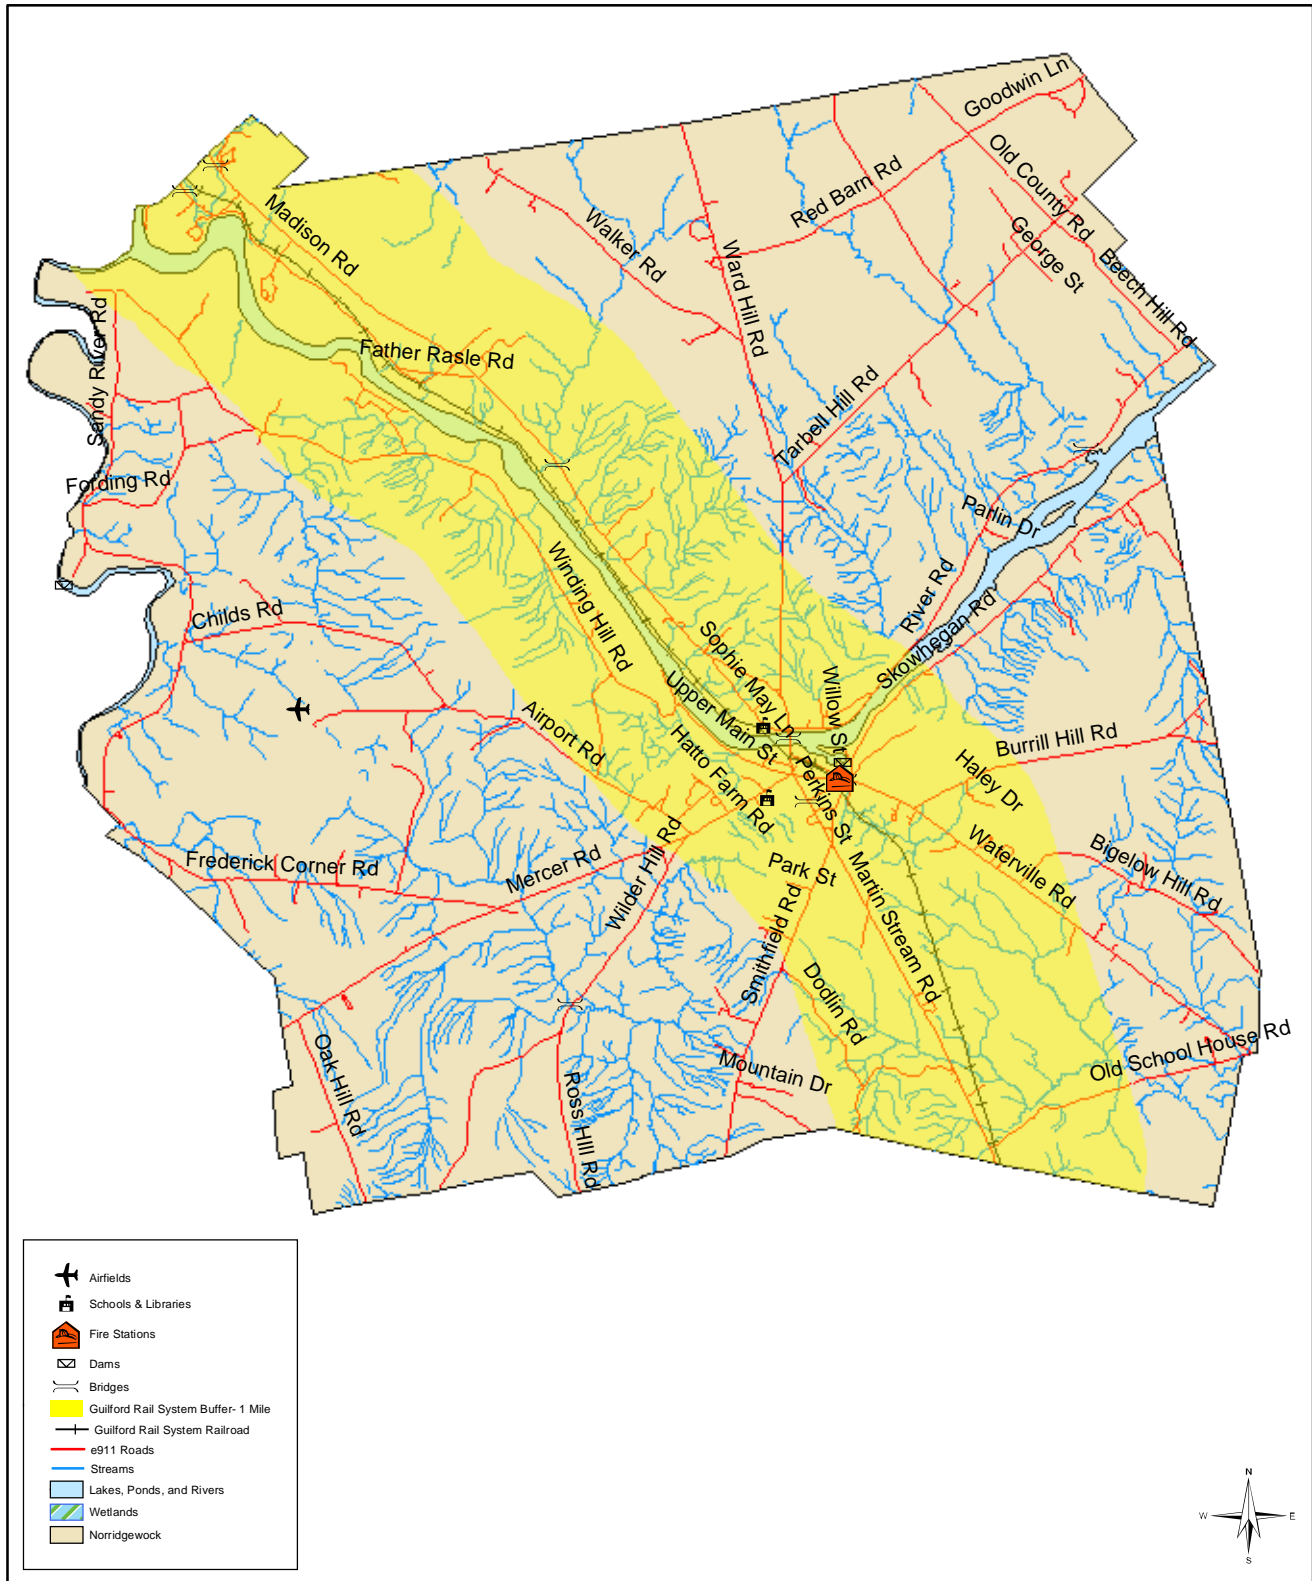

Somerset County Hazard Mitigation Plan

Town of Norridgewock, Maine

Created for: Somerset County EMA
 Design team: Robert Higgins, Dr. Sari Hou, Seth Dunn
 Date: 11.23.04
 Data sources: Maine Office of GIS