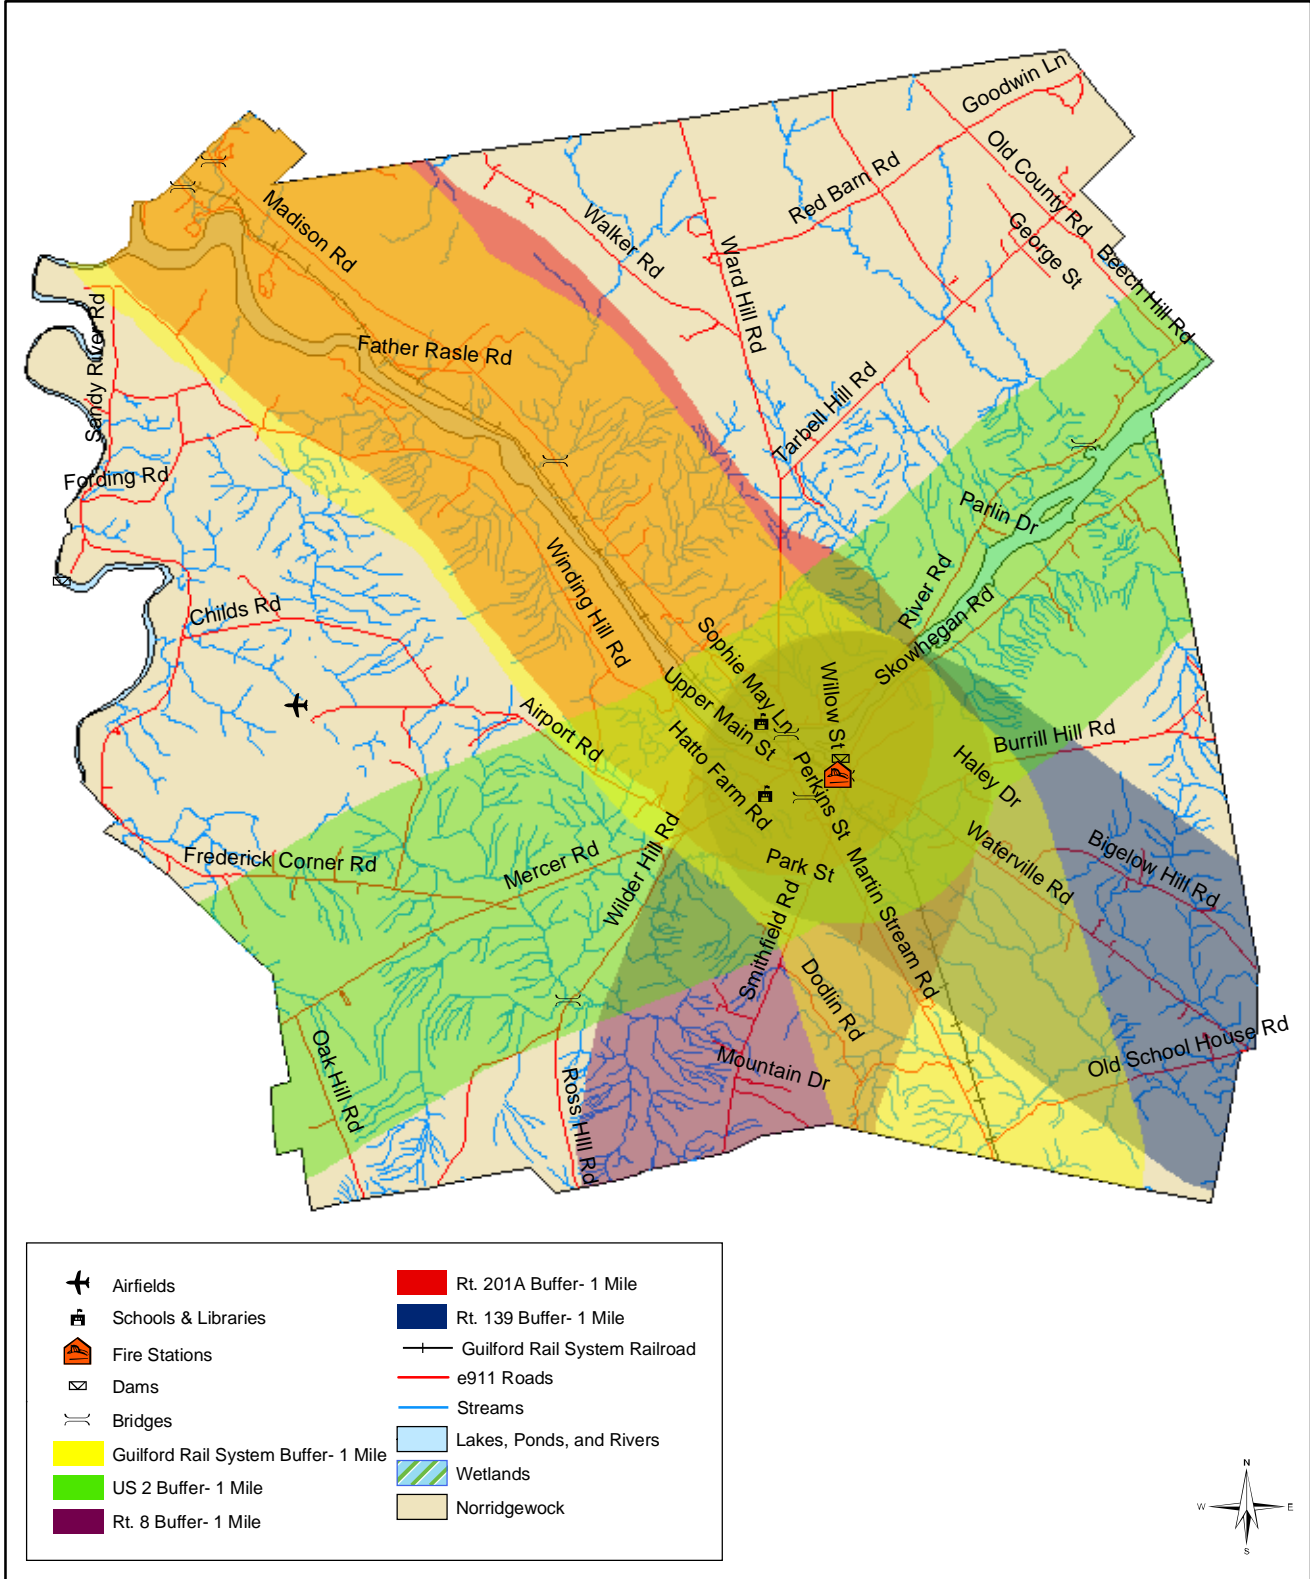

Somerset County Hazard Mitigation Plan

Town of Norridgewock, Maine

Created for: Somerset County EMA
 Design team: Robert Higgins, Dr. Sari Hou, Seth Dunn
 Date: 11.16.04
 Data sources: Maine Office of GIS