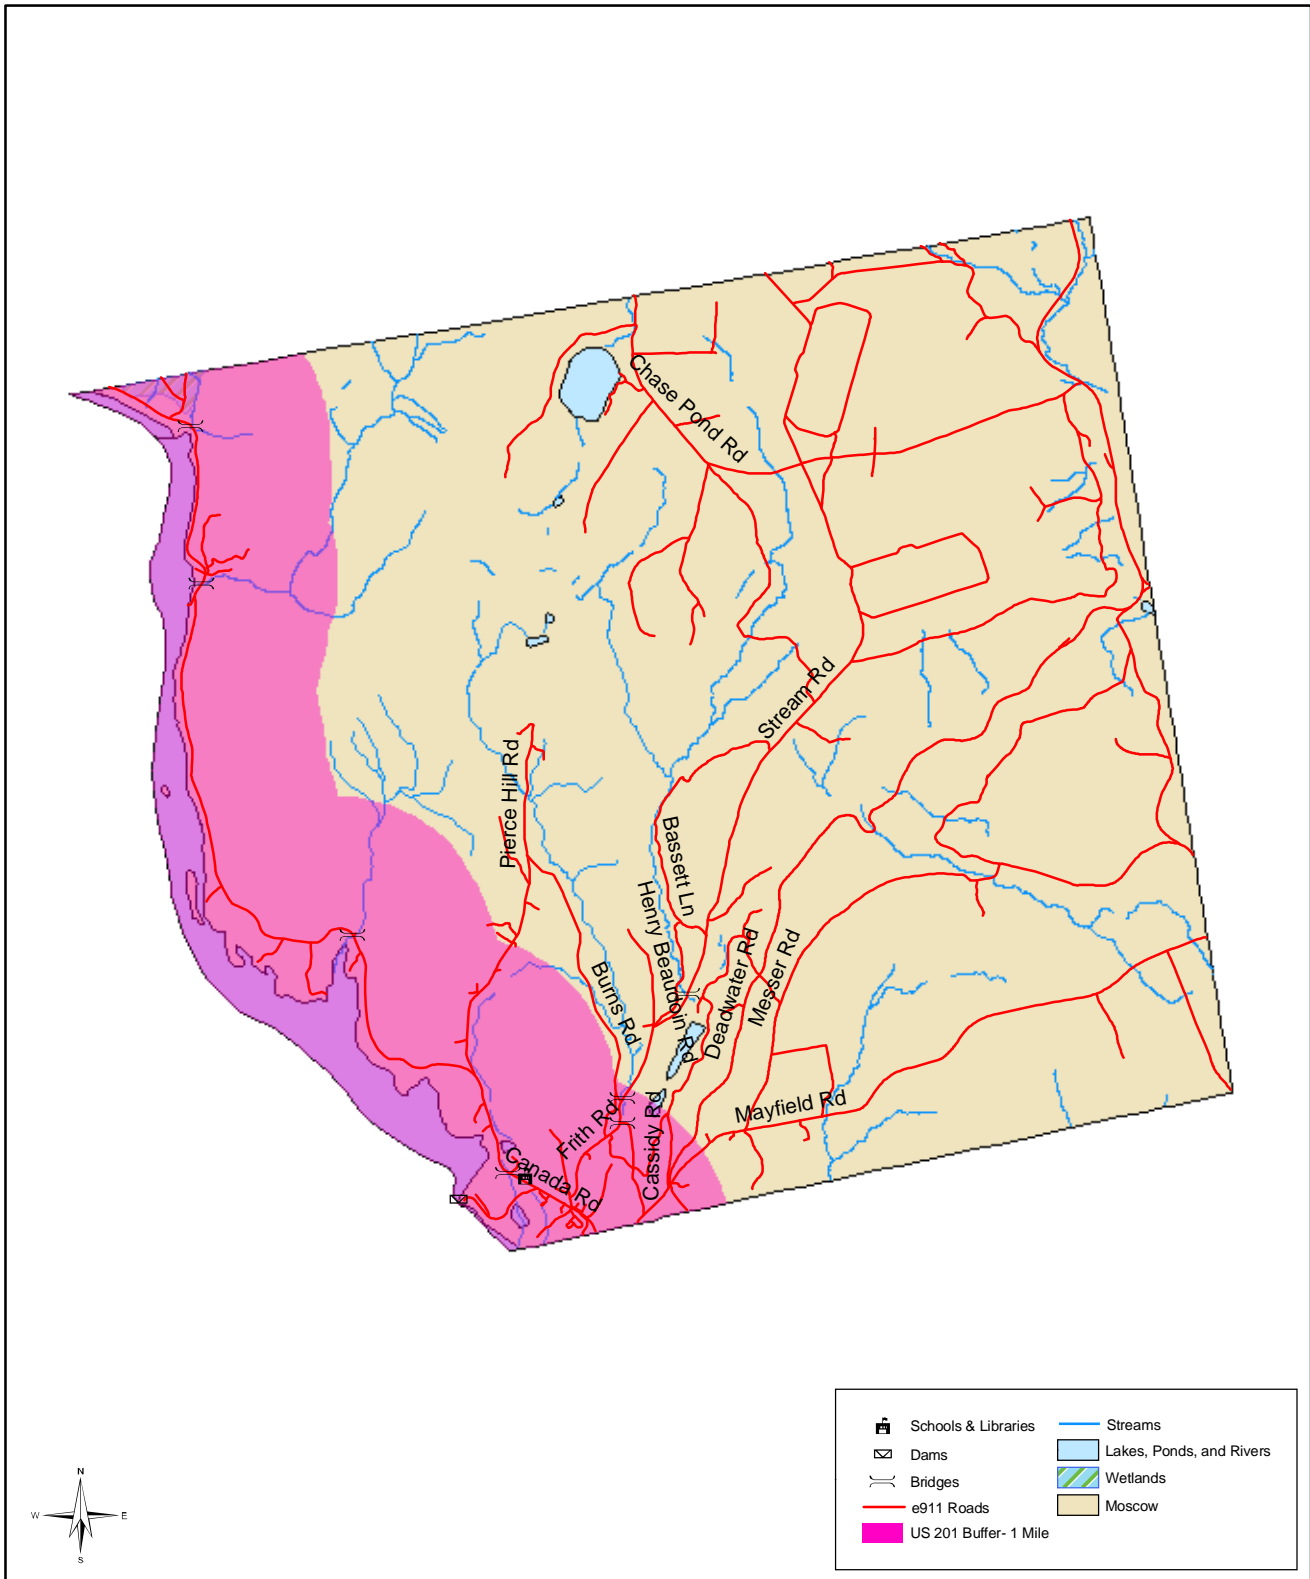

# Somerset County Hazard Mitigation Plan

## Town of Moscow, Maine

Created for: Somerset County EMA  
 Design team: Robert Higgins, Dr. Sari Hou, Seth Dunn  
 Date: 11.11.04  
 Data sources: Maine Office of GIS