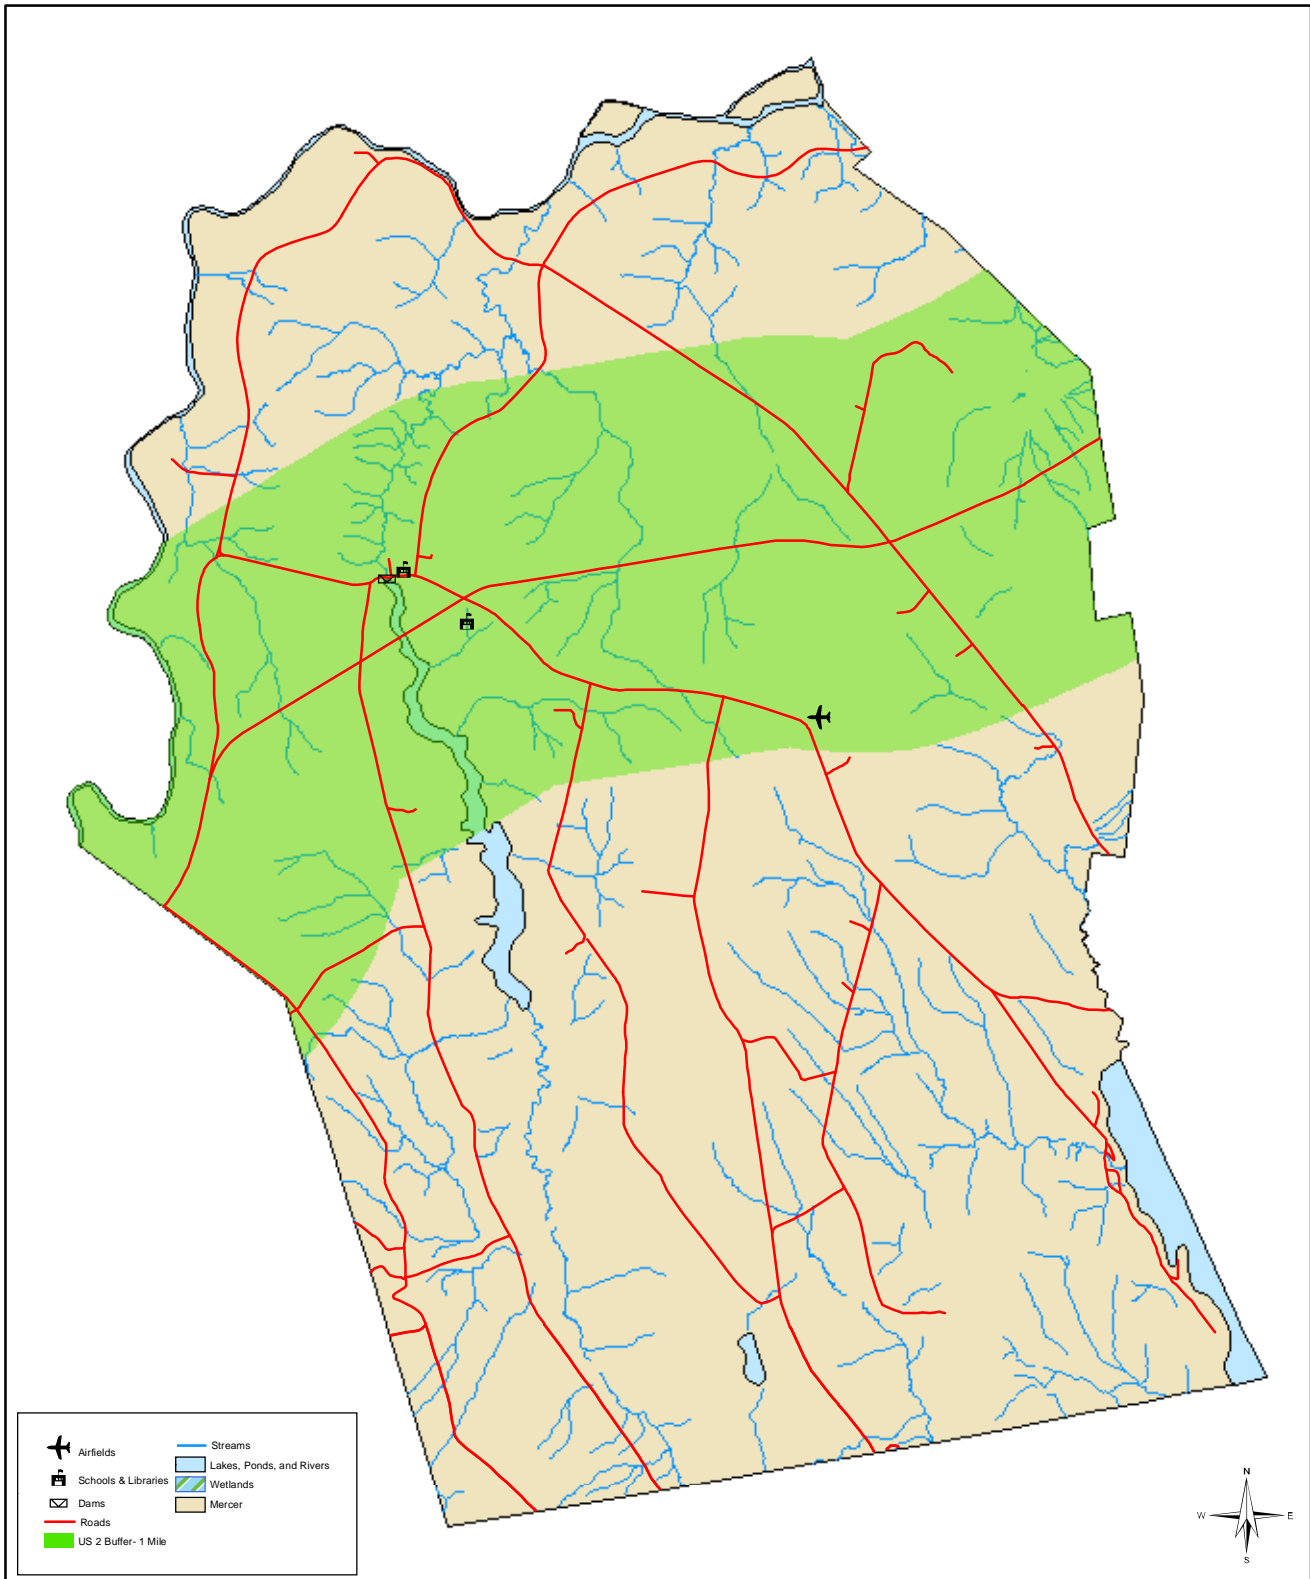

# Somerset County Hazard Mitigation Plan

## Town of Mercer, Maine

Created for: Somerset County EMA  
Design team: Robert Higgins, Dr. Sari Hou, Seth Dunn  
Date: 11.11.04  
Data sources: Maine Office of GIS