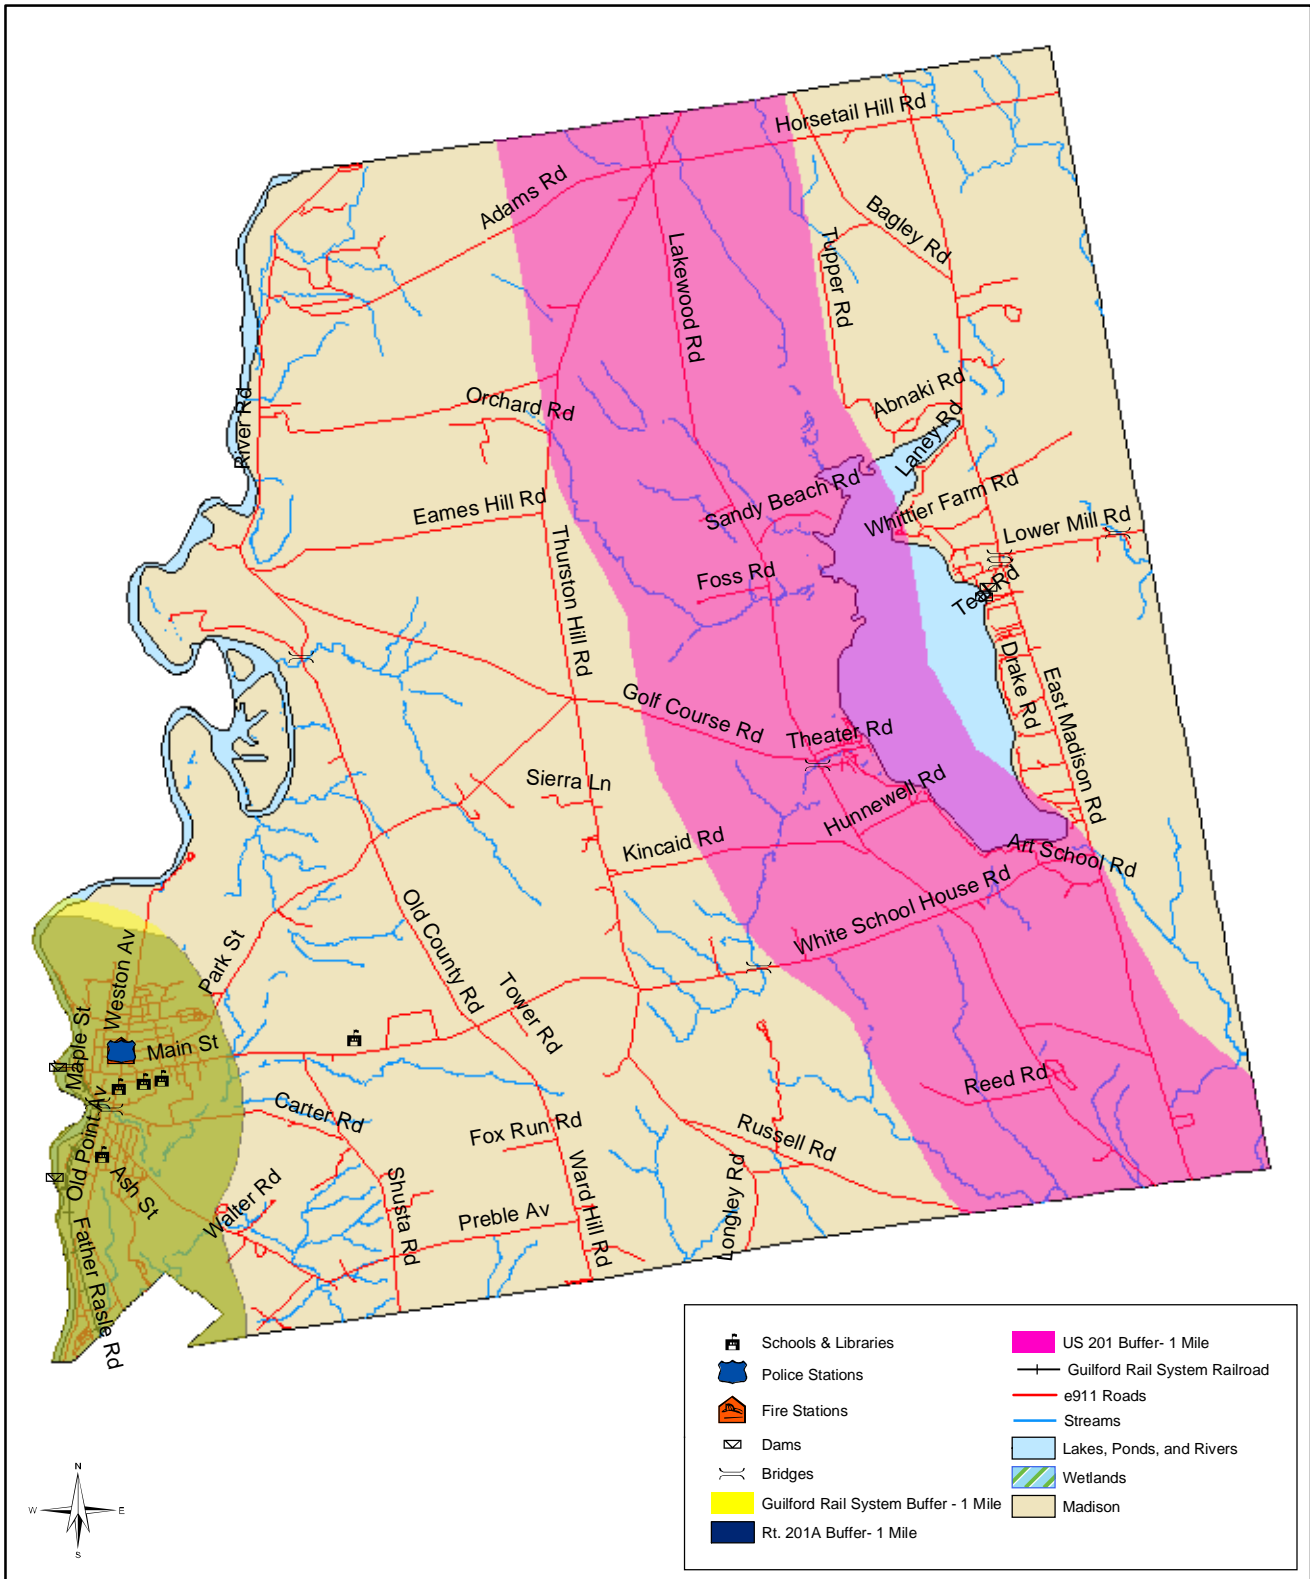

Somerset County Hazard Mitigation Plan

Town of Madison, Maine

Created for: Somerset County EMA
 Design team: Robert Higgins, Dr. Sari Hou, Seth Dunn
 Date: 11.11.04
 Data sources: Maine Office of GIS