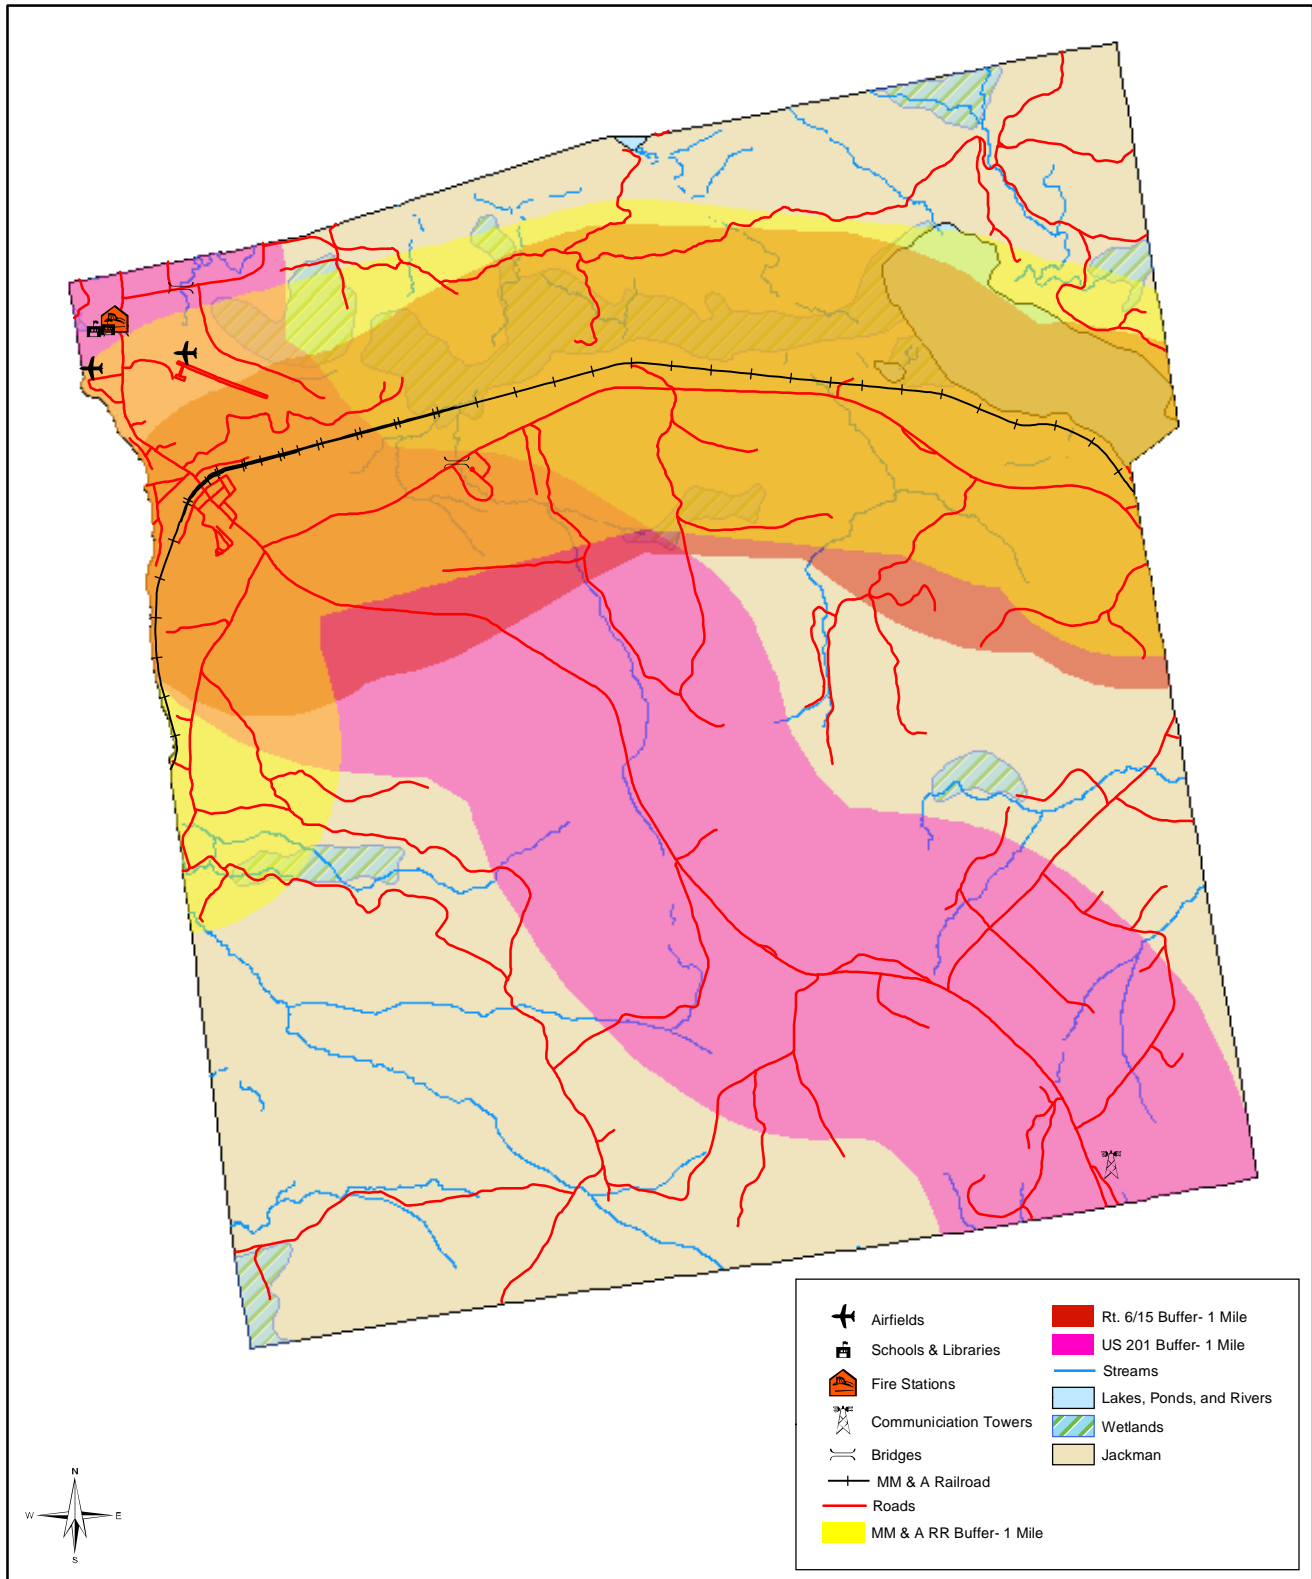

Somerset County Hazard Mitigation Plan

Town of Jackman, Maine

Created for: Somerset County EMA
 Design team: Robert Higgins, Dr. Sari Hou, Seth Dunn
 Date: 11.29.04
 Data sources: Maine Office of GIS