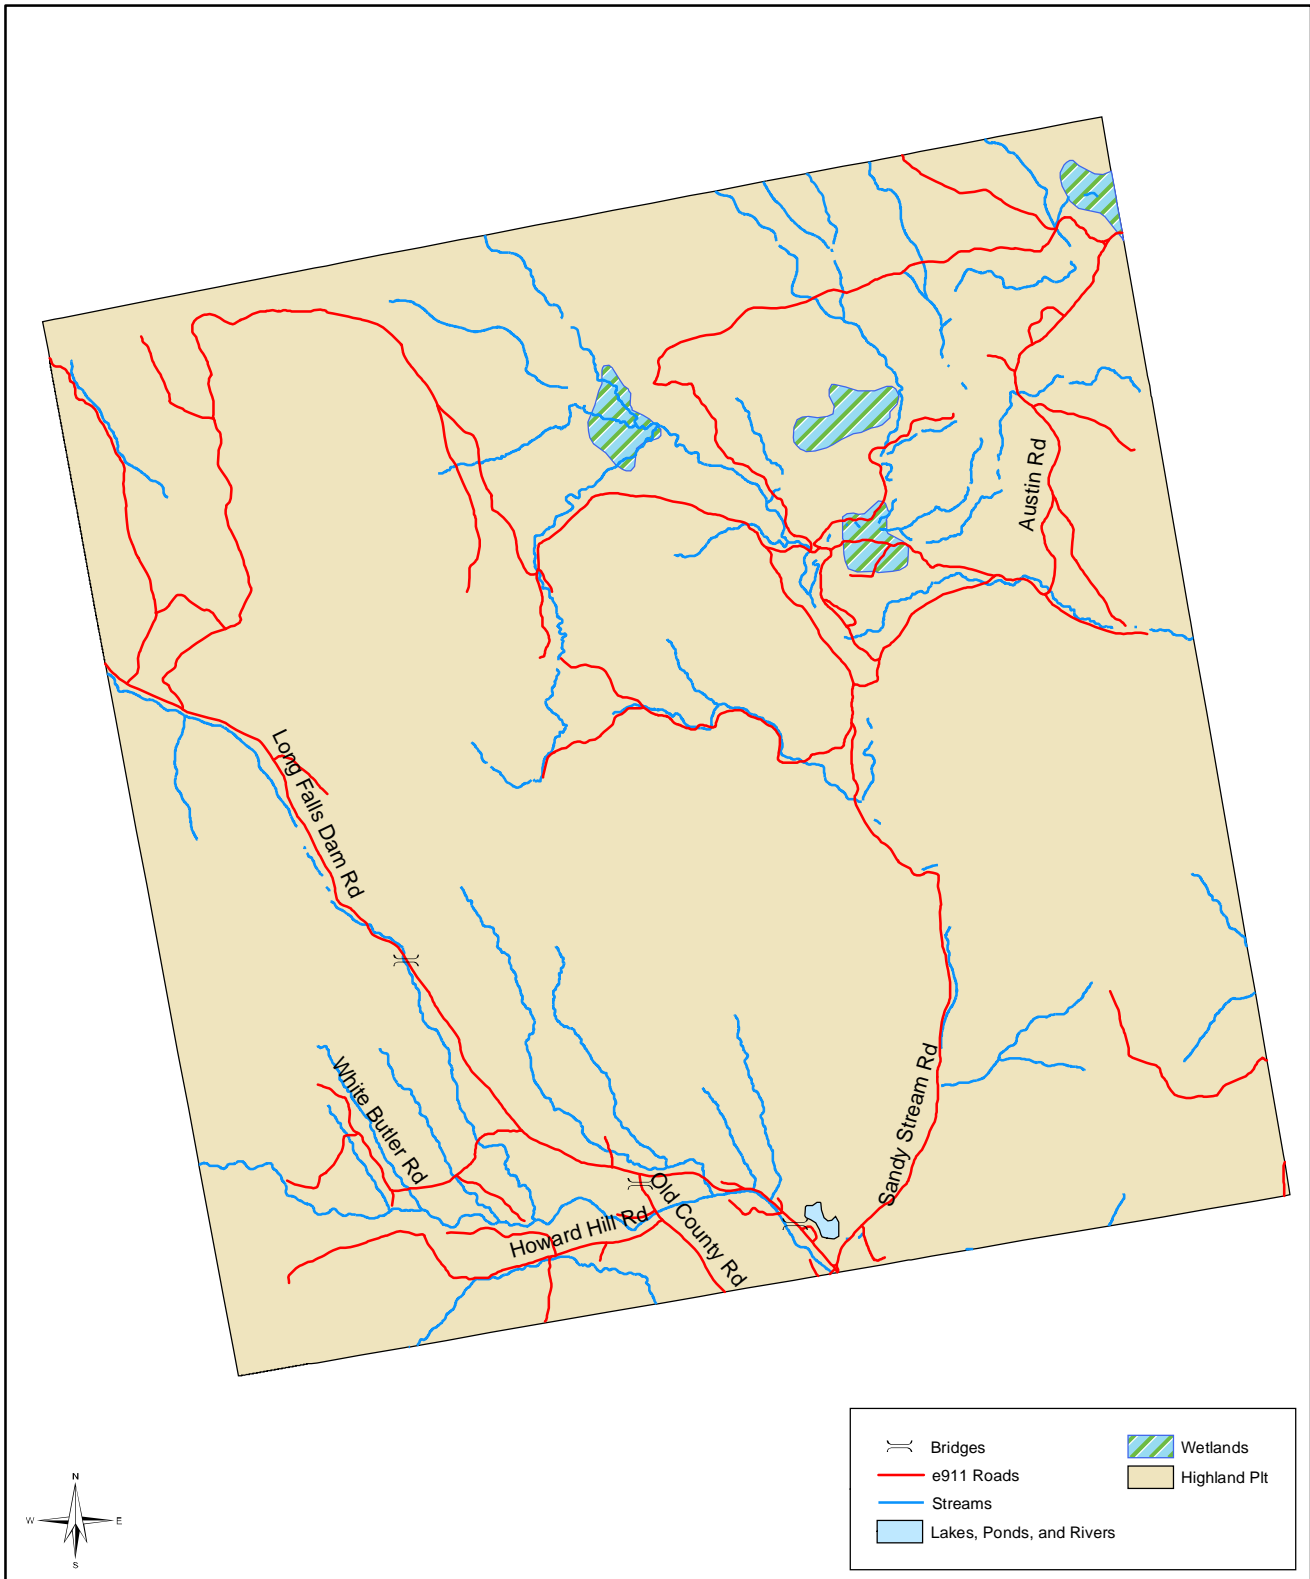

Somerset County Hazard Mitigation Plan

Town of Highland Pt, Maine

Created for: Somerset County EMA
Design team: Robert Higgins, Dr. Sari Hou, Seth Dunn
Date: 10.21.04
Data sources: Maine Office of GIS