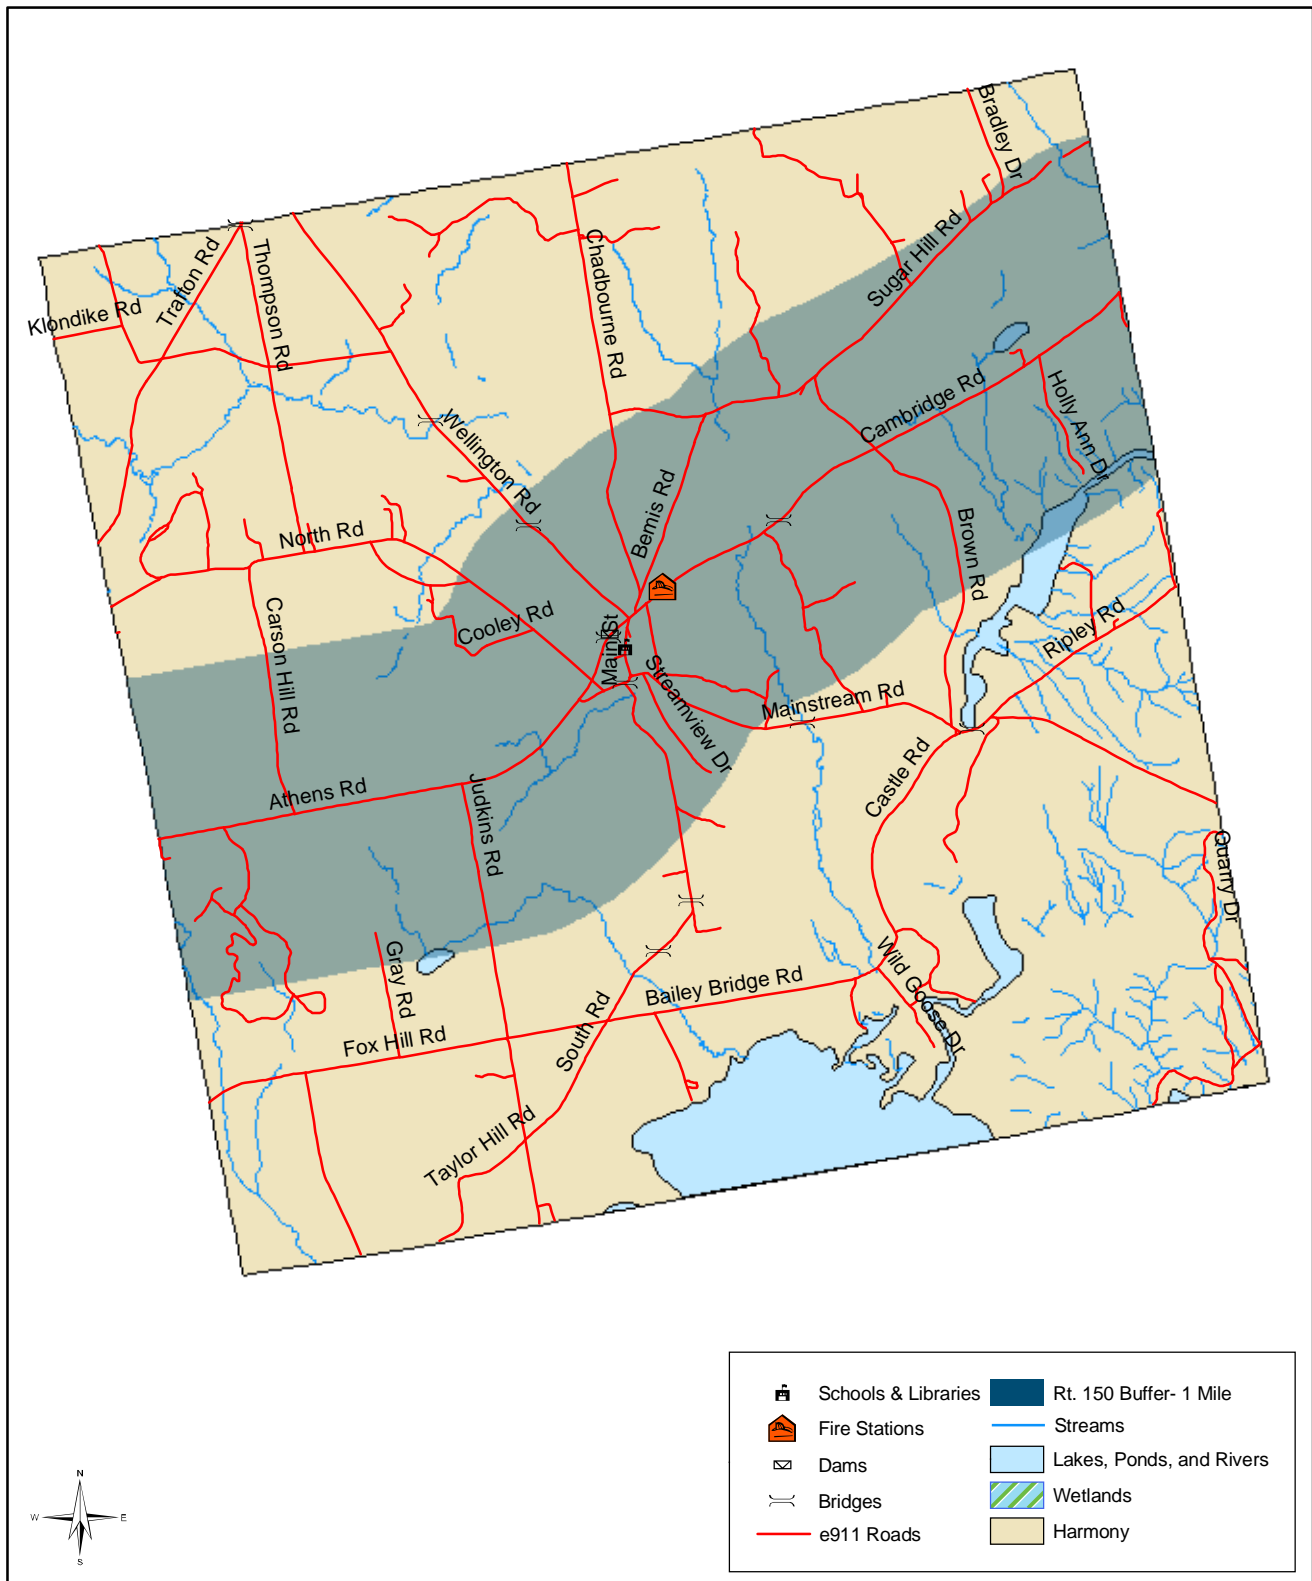

Somerset County Hazard Mitigation Plan

Town of Harmony, Maine

Created for: Somerset County EMA
 Design team: Robert Higgins, Dr. Sari Hou, Seth Dunn
 Date: 11.17.04
 Data sources: Maine Office of GIS