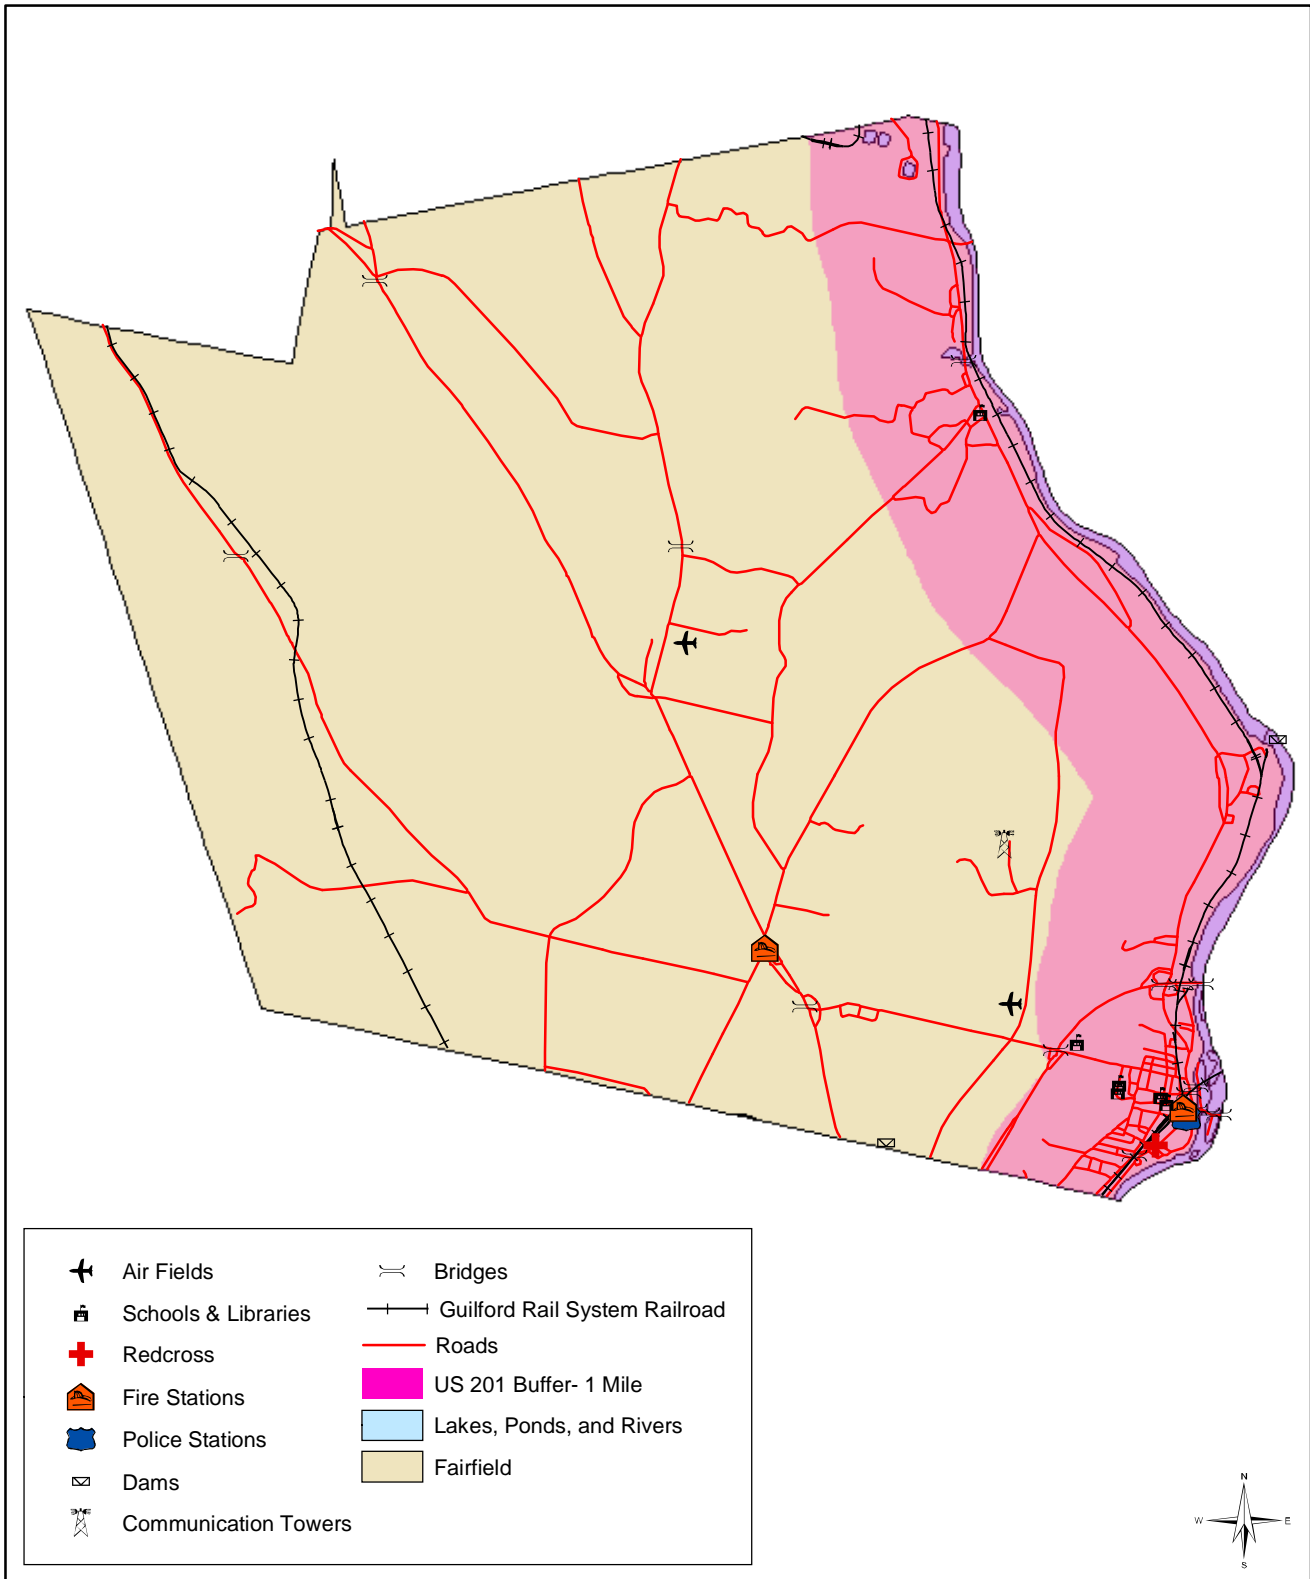

Somerset County Hazard Mitigation Plan

Town of Fairfield, Maine

Created for: Somerset County EMA
 Design team: Robert Higgins, Dr. Sari Hou, Seth Dunn
 Date: 11.23.04
 Data sources: Maine Office of GIS