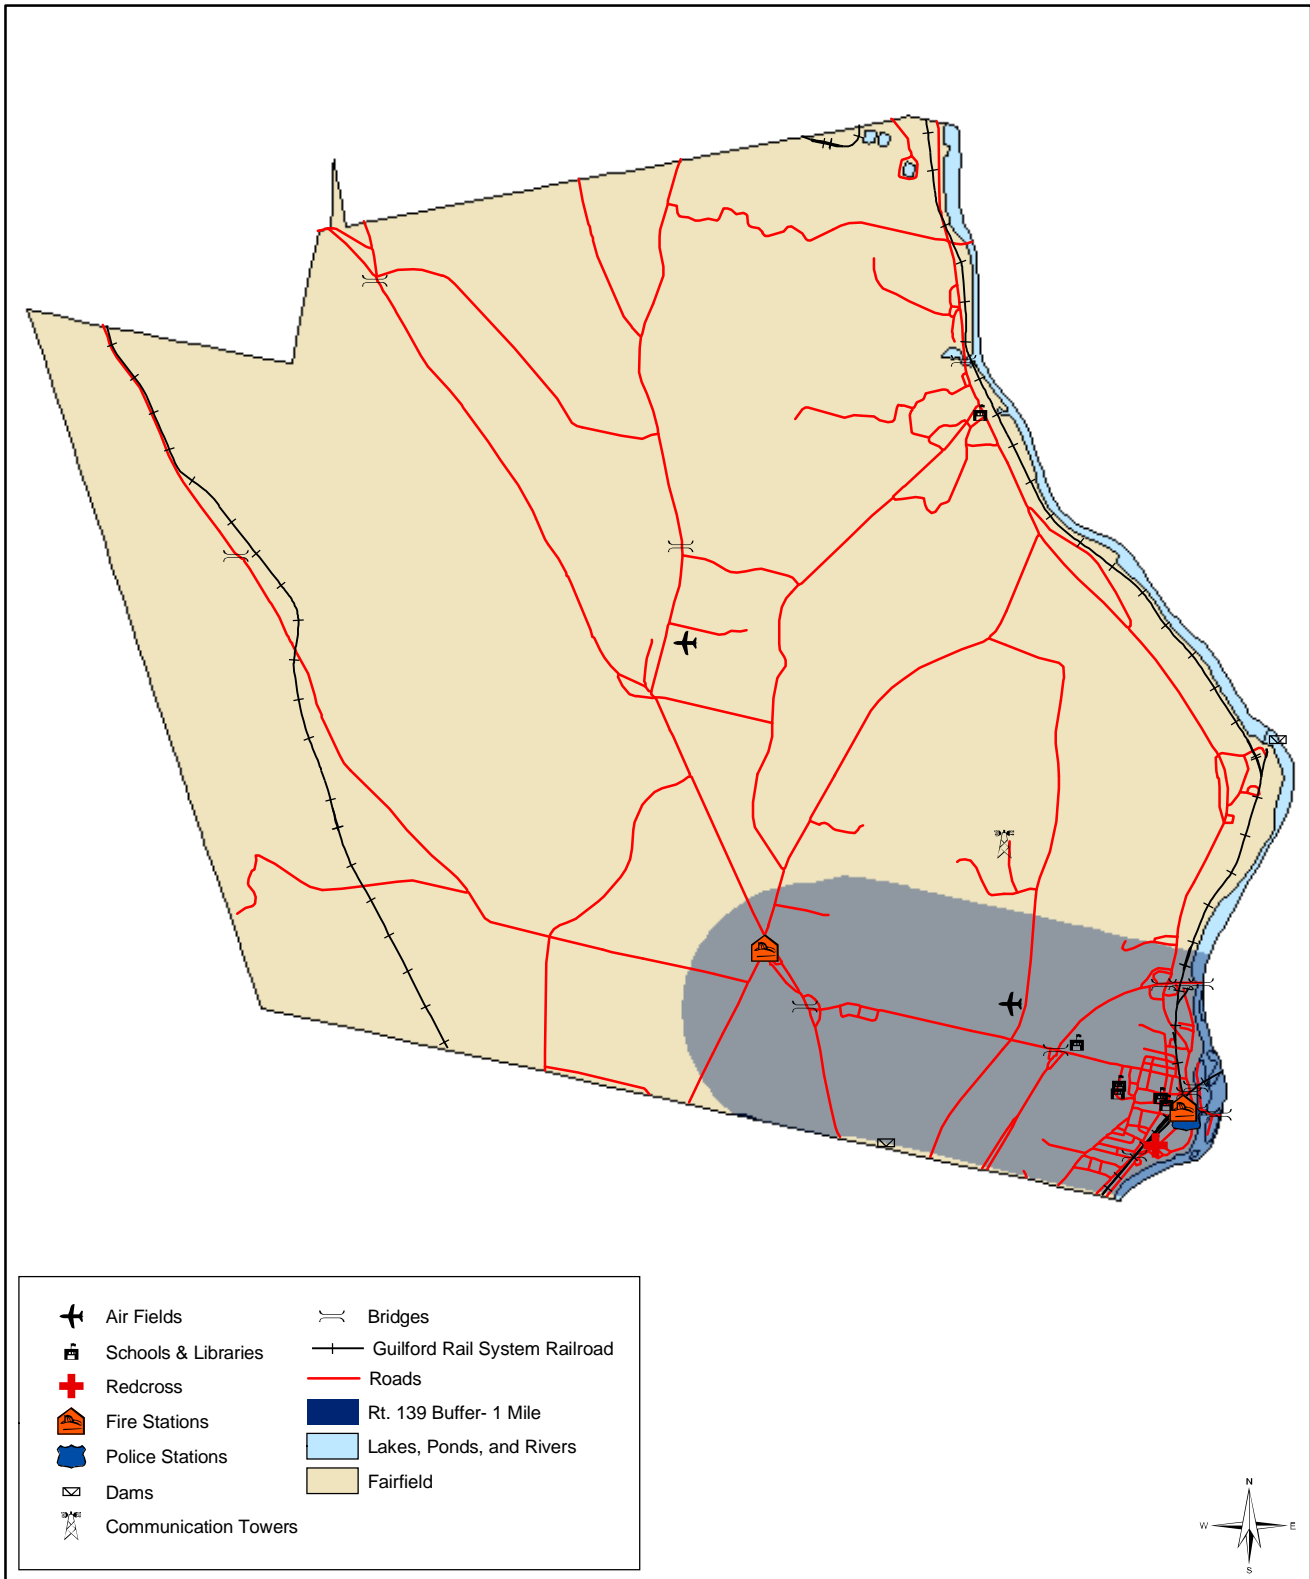

# Somerset County Hazard Mitigation Plan

## Town of Fairfield, Maine

Created for: Somerset County EMA  
 Design team: Robert Higgins, Dr. Sari Hou, Seth Dunn  
 Date: 11.23.04  
 Data sources: Maine Office of GIS