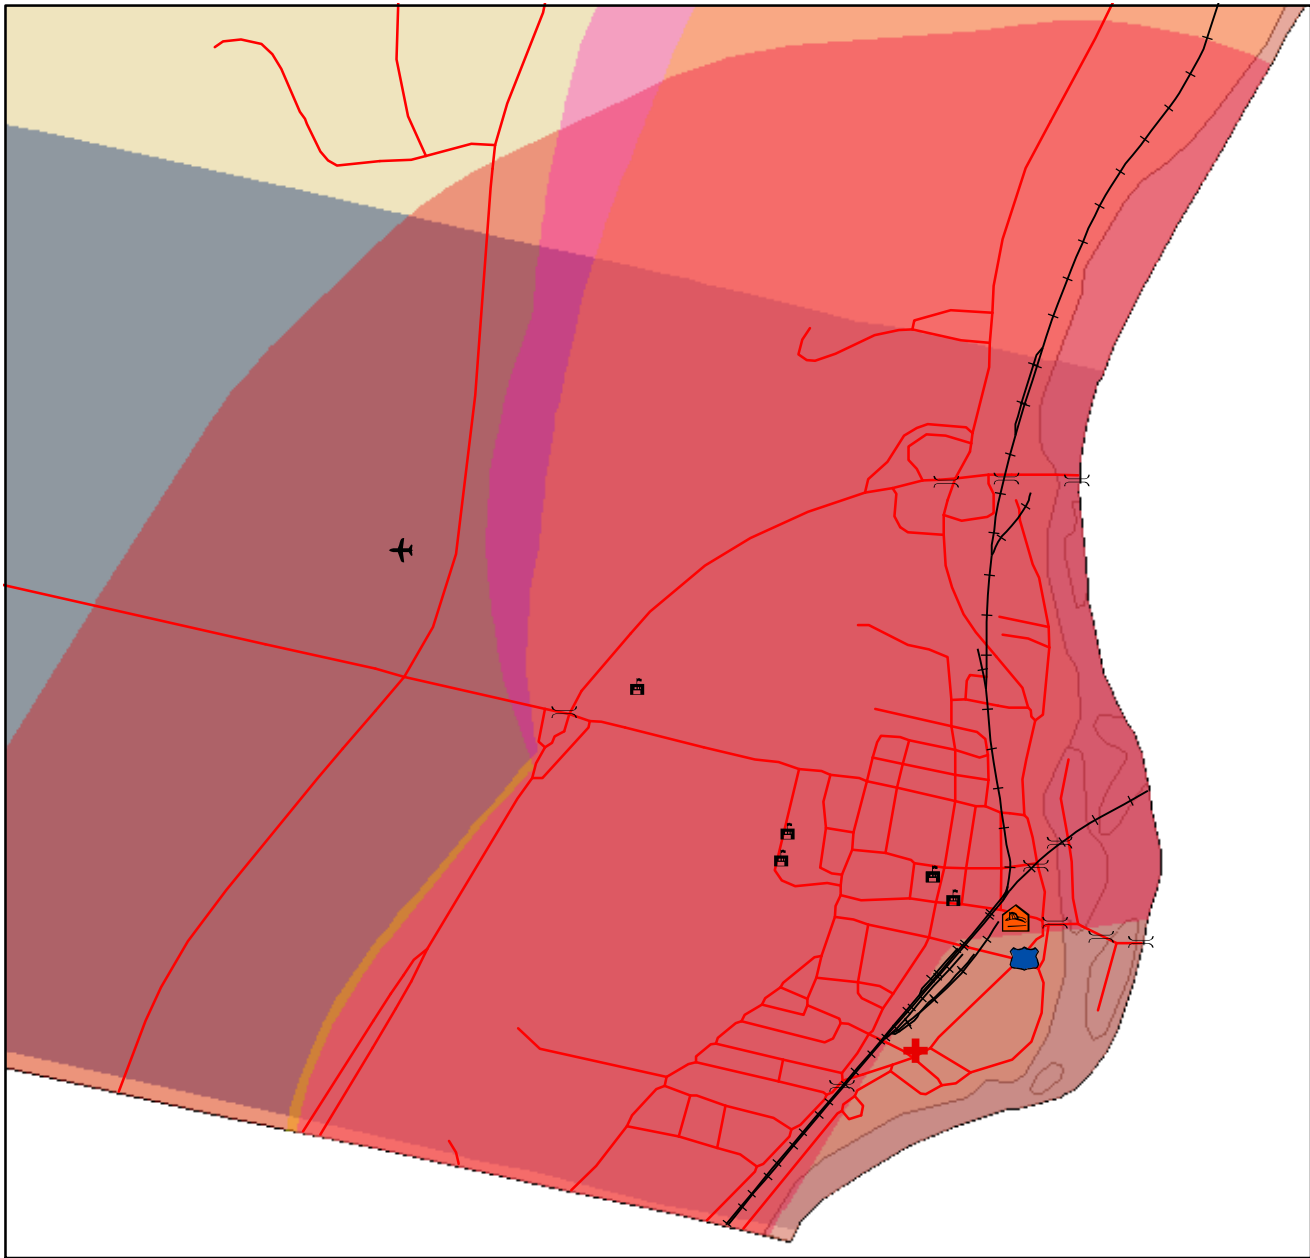

# Somerset County Hazard Mitigation Plan

## Town of Fairfield, Maine

Created for: Somerset County EMA  
 Design team: Robert Higgins, Dr. Sari Hou, Seth Dunn  
 Date: 11.17.04  
 Data sources: Maine Office of GIS