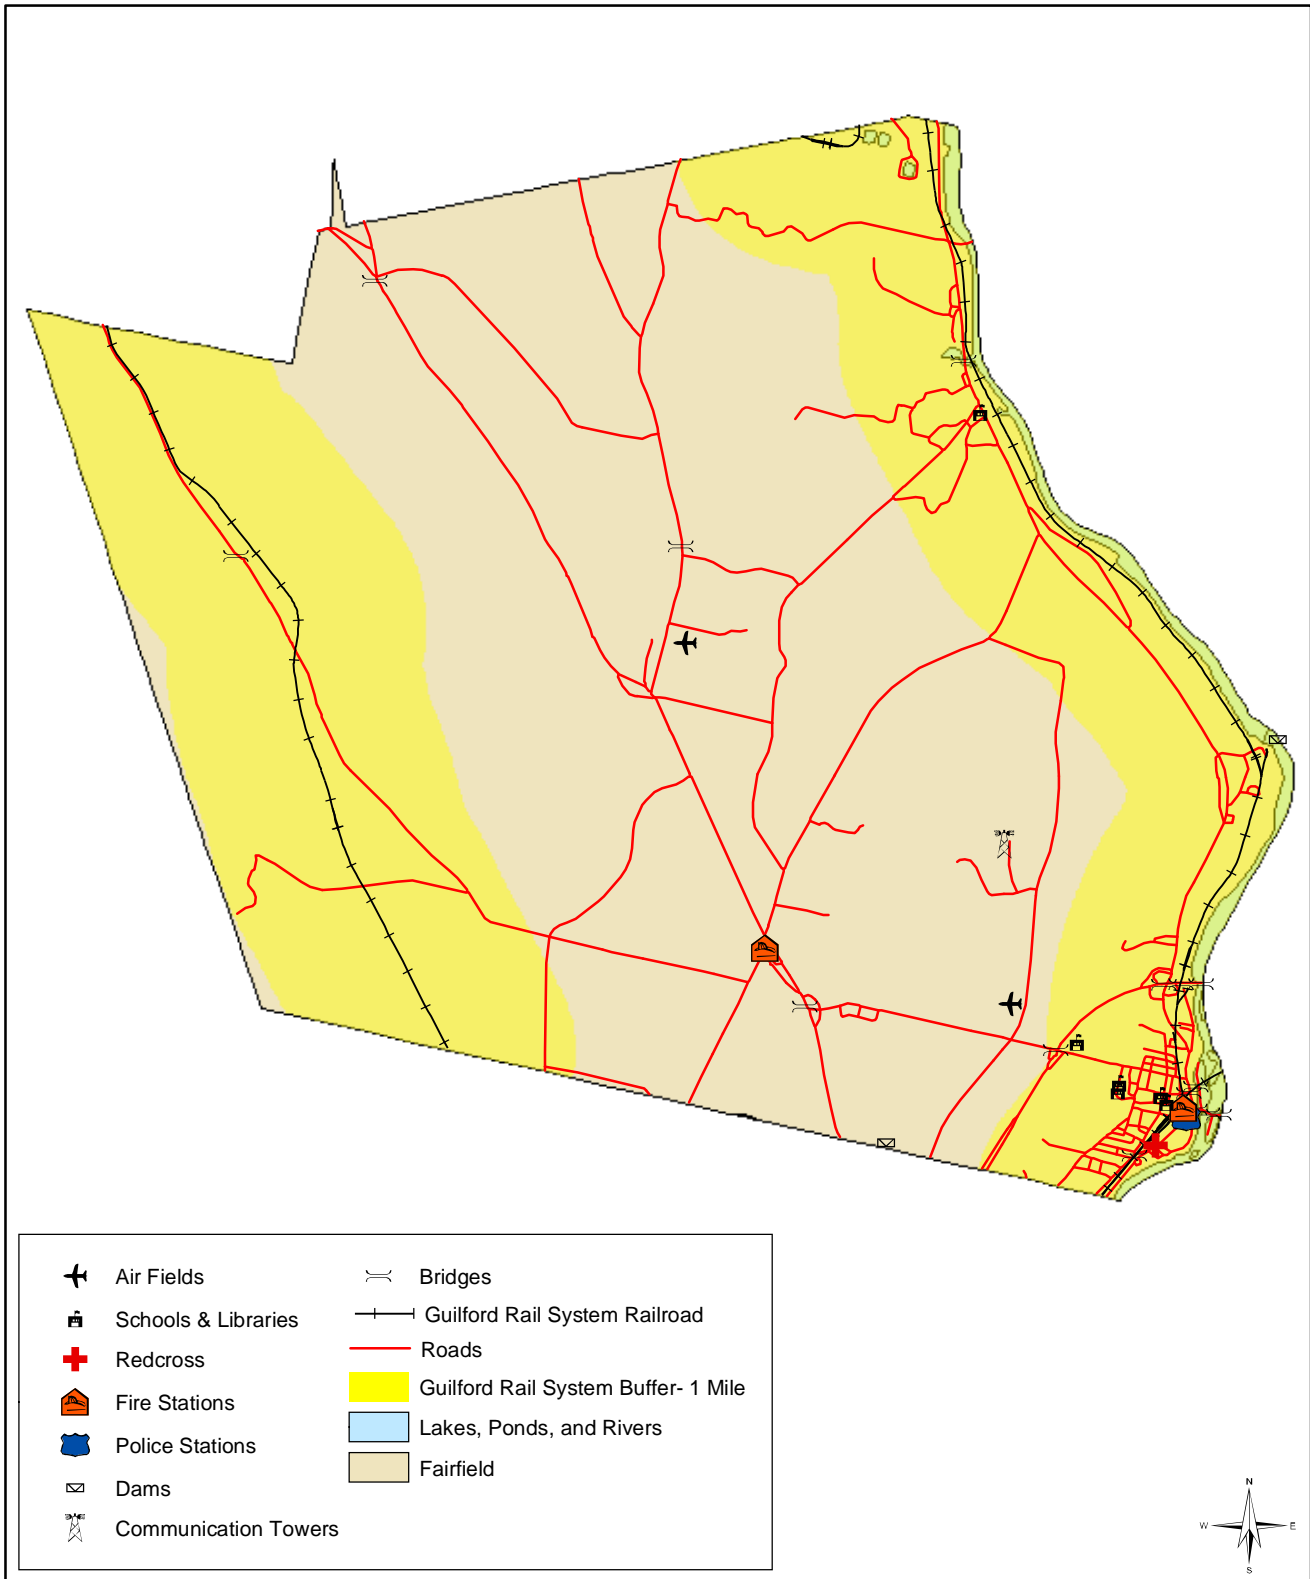

# Somerset County Hazard Mitigation Plan

## Town of Fairfield, Maine

Created for: Somerset County EMA  
 Design team: Robert Higgins, Dr. Sari Hou, Seth Dunn  
 Date: 11.23.04  
 Data sources: Maine Office of GIS