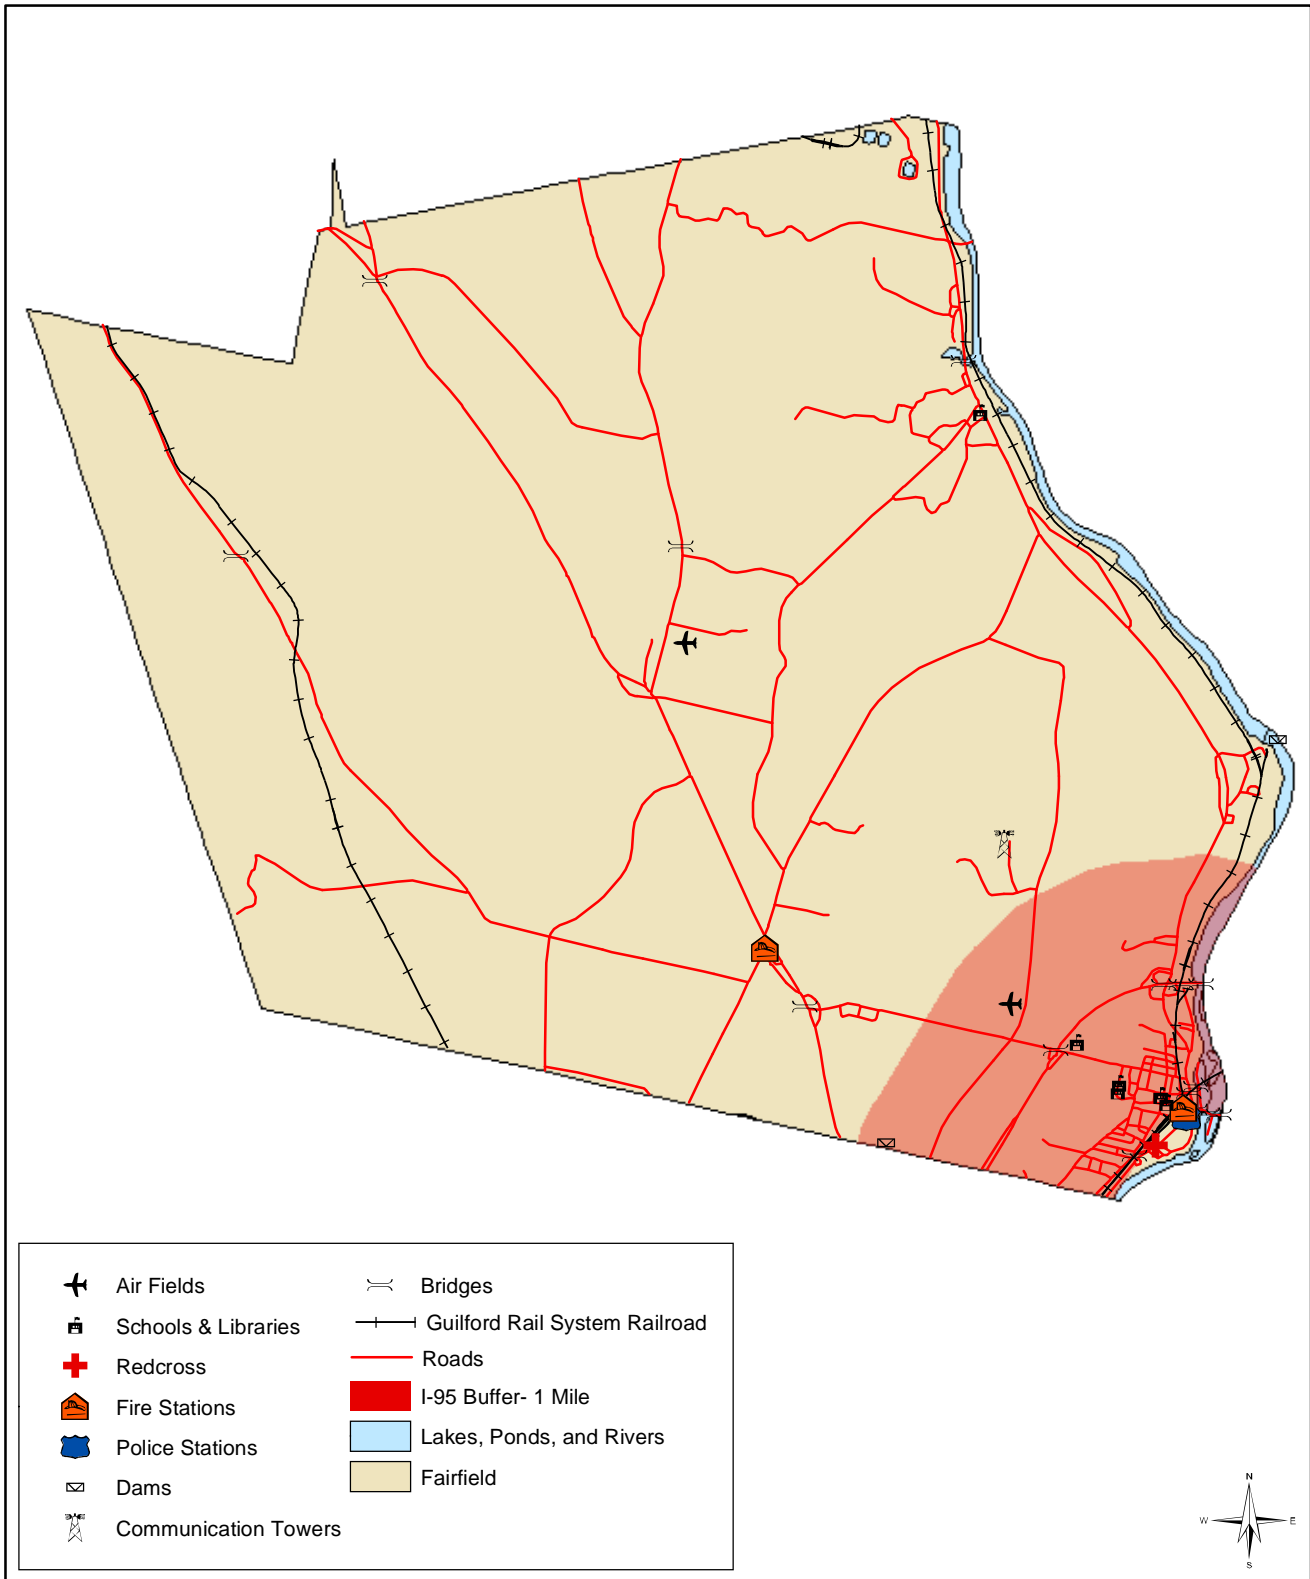

Somerset County Hazard Mitigation Plan

Town of Fairfield, Maine

Created for: Somerset County EMA
 Design team: Robert Higgins, Dr. Sari Hou, Seth Dunn
 Date: 11.23.04
 Data sources: Maine Office of GIS