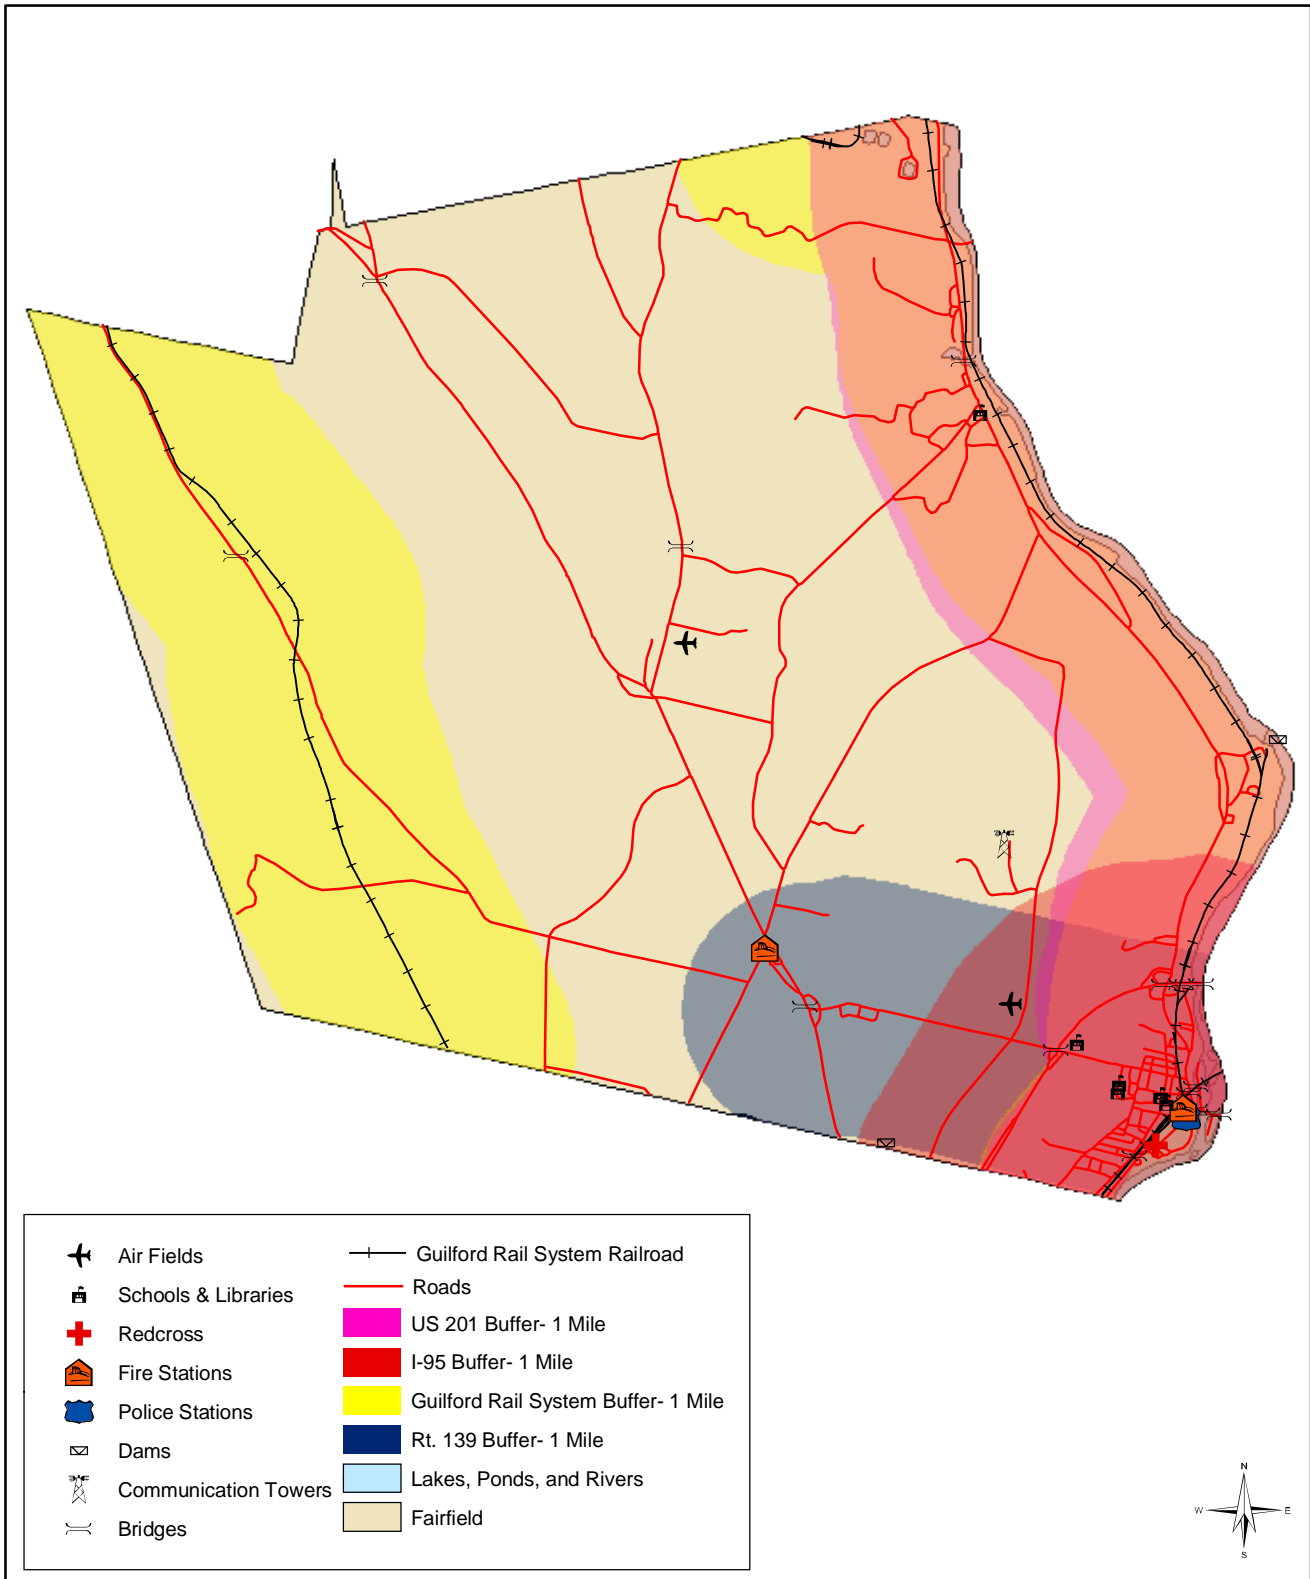

Somerset County Hazard Mitigation Plan

Town of Fairfield, Maine

Created for: Somerset County EMA
 Design team: Robert Higgins, Dr. Sari Hou, Seth Dunn
 Date: 11.17.04
 Data sources: Maine Office of GIS