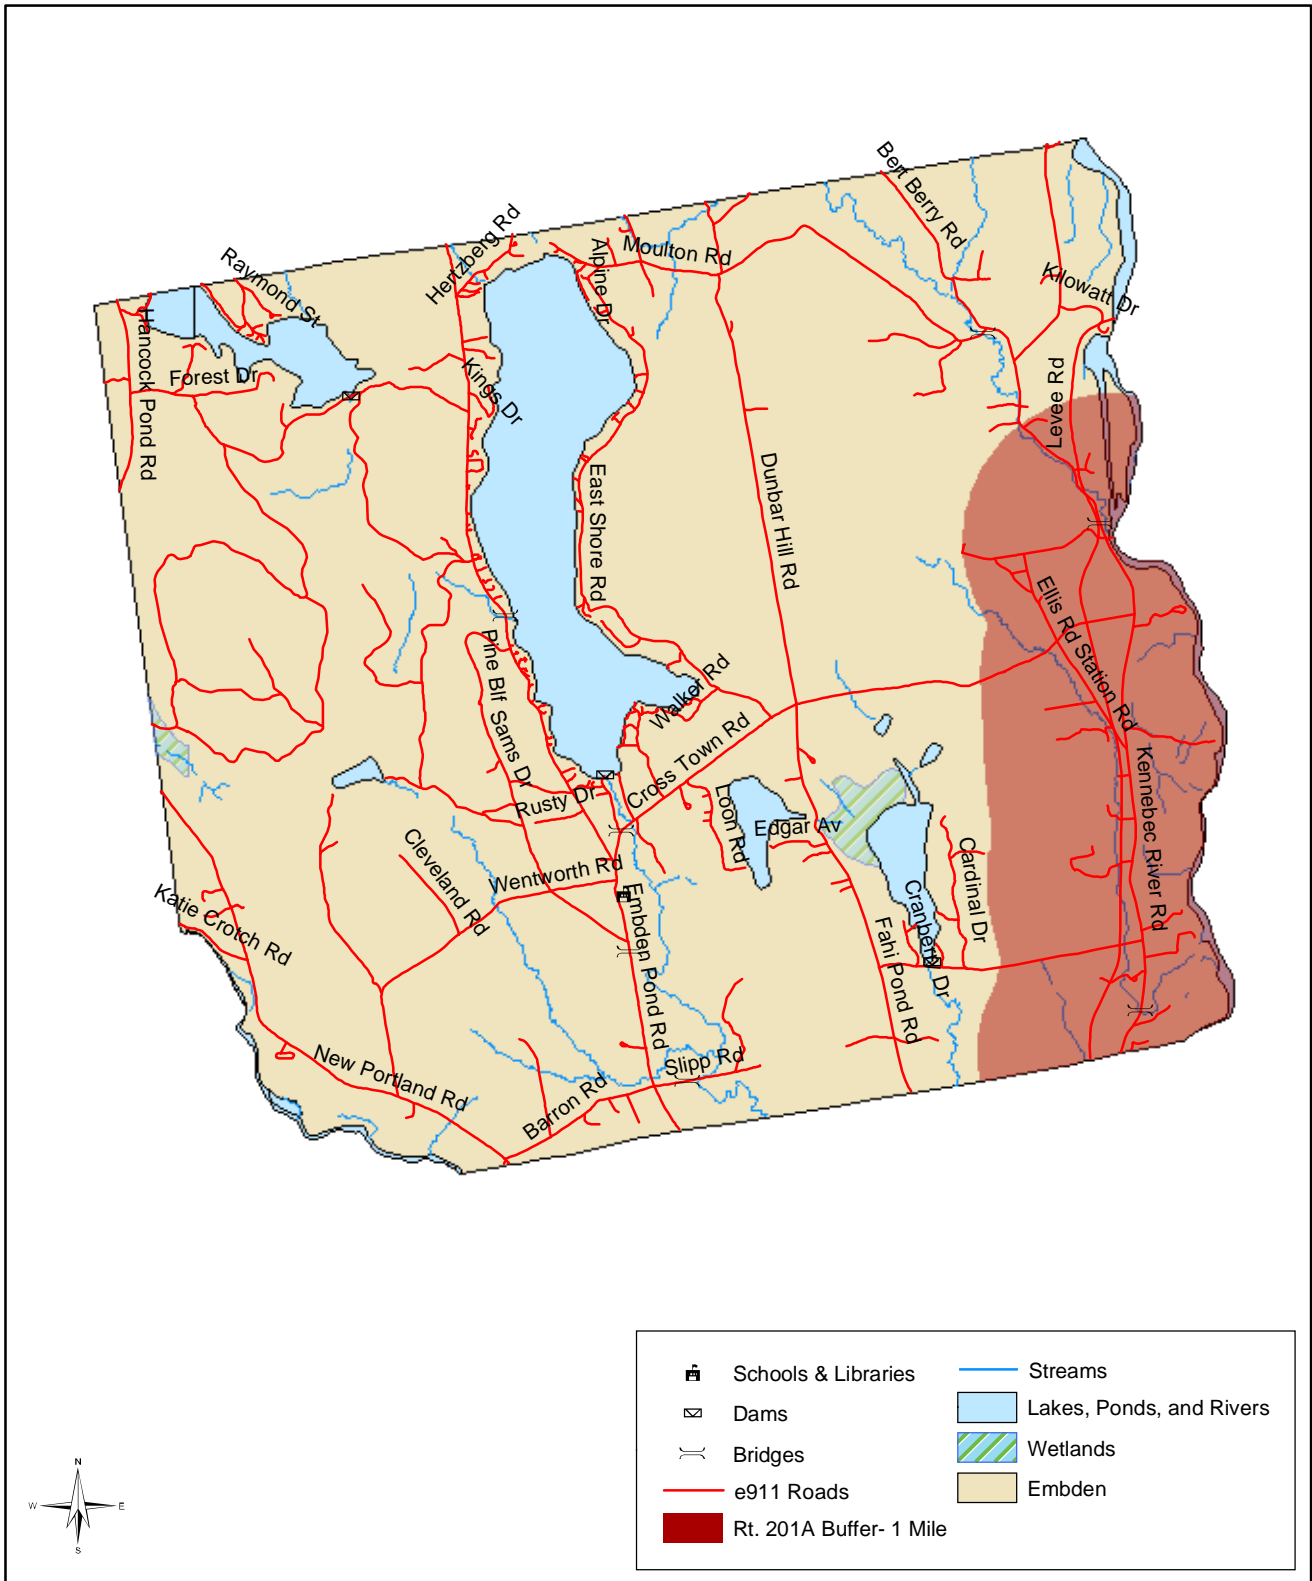

# Somerset County Hazard Mitigation Plan

## Town of Embden, Maine

Created for: Somerset County EMA  
 Design team: Robert Higgins, Dr. Sari Hou, Seth Dunn  
 Date: 11.16.04  
 Data sources: Maine Office of GIS