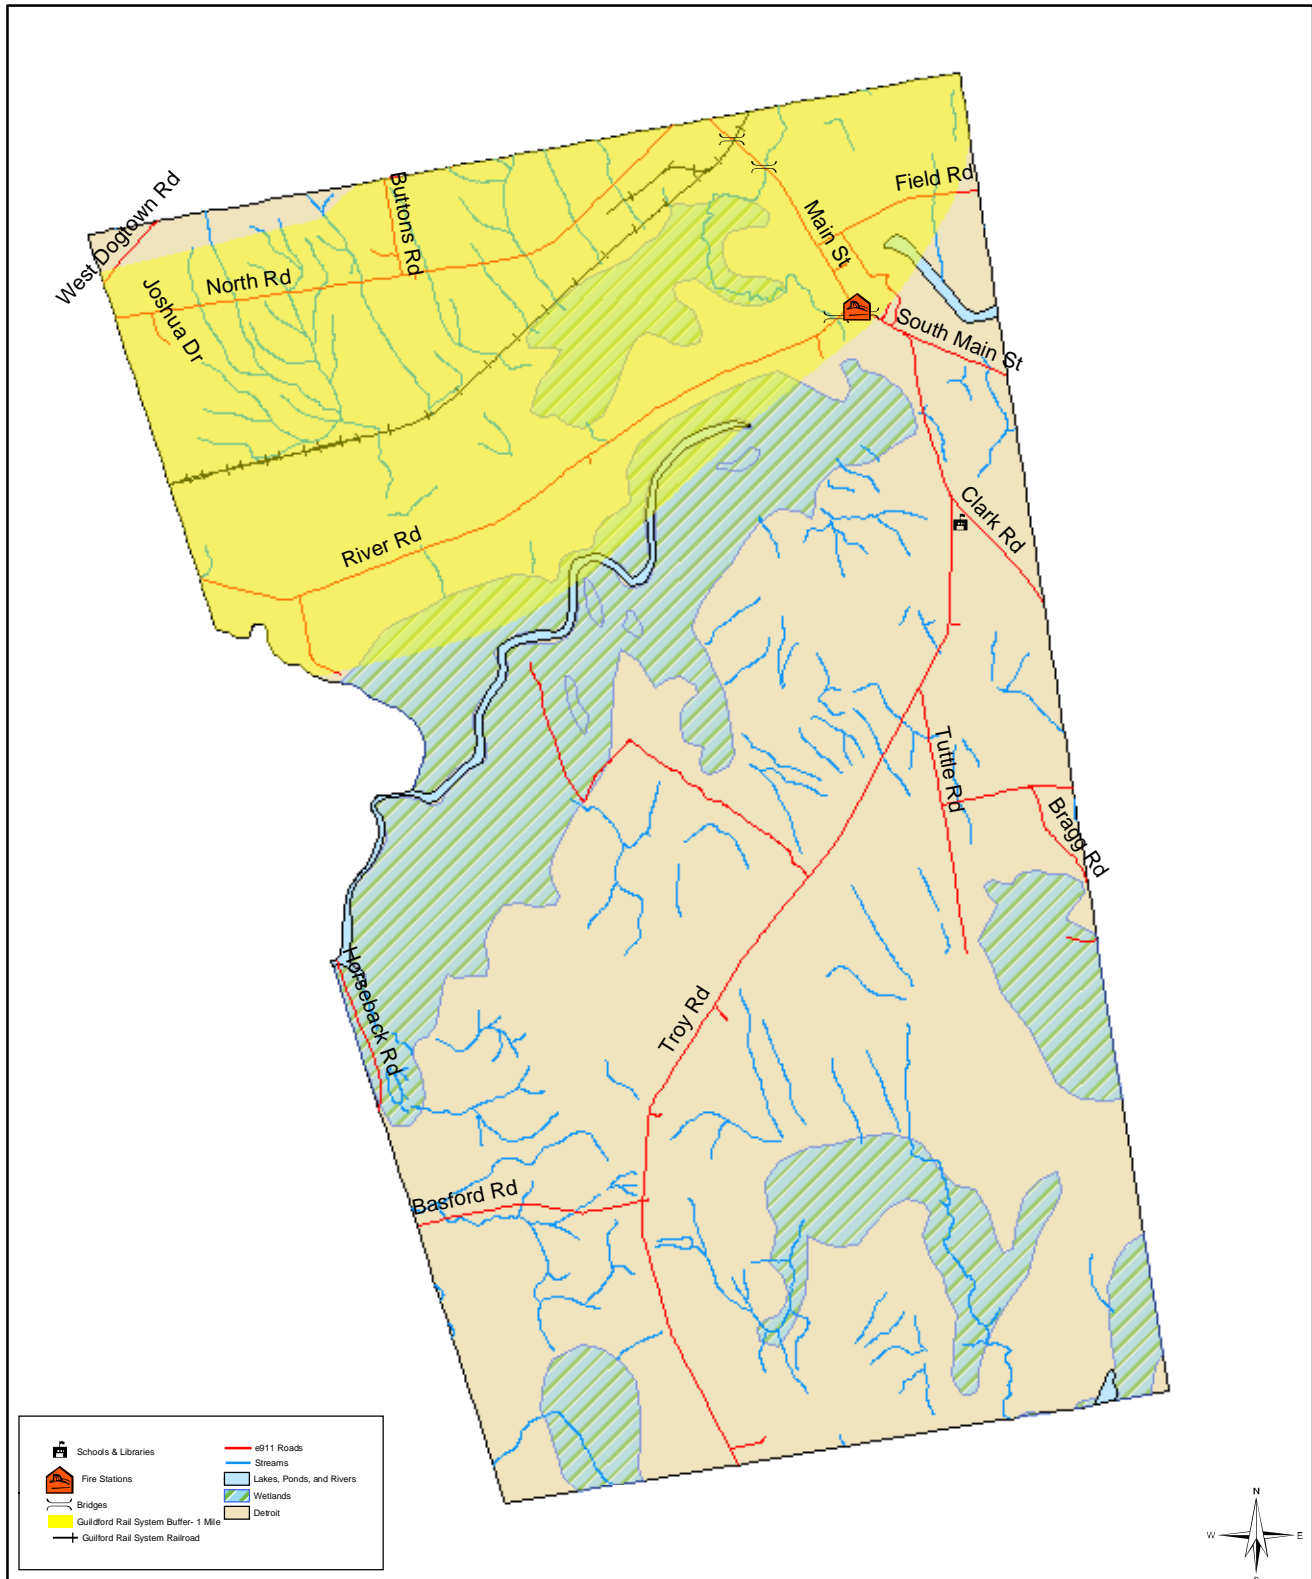

Somerset County Hazard Mitigation Plan

Town of Detroit, Maine

Created for: Somerset County EMA
 Design team: Robert Higgins, Dr. Sari Hou, Seth Dunn
 Date: 10.28.04
 Data sources: Maine Office of GIS