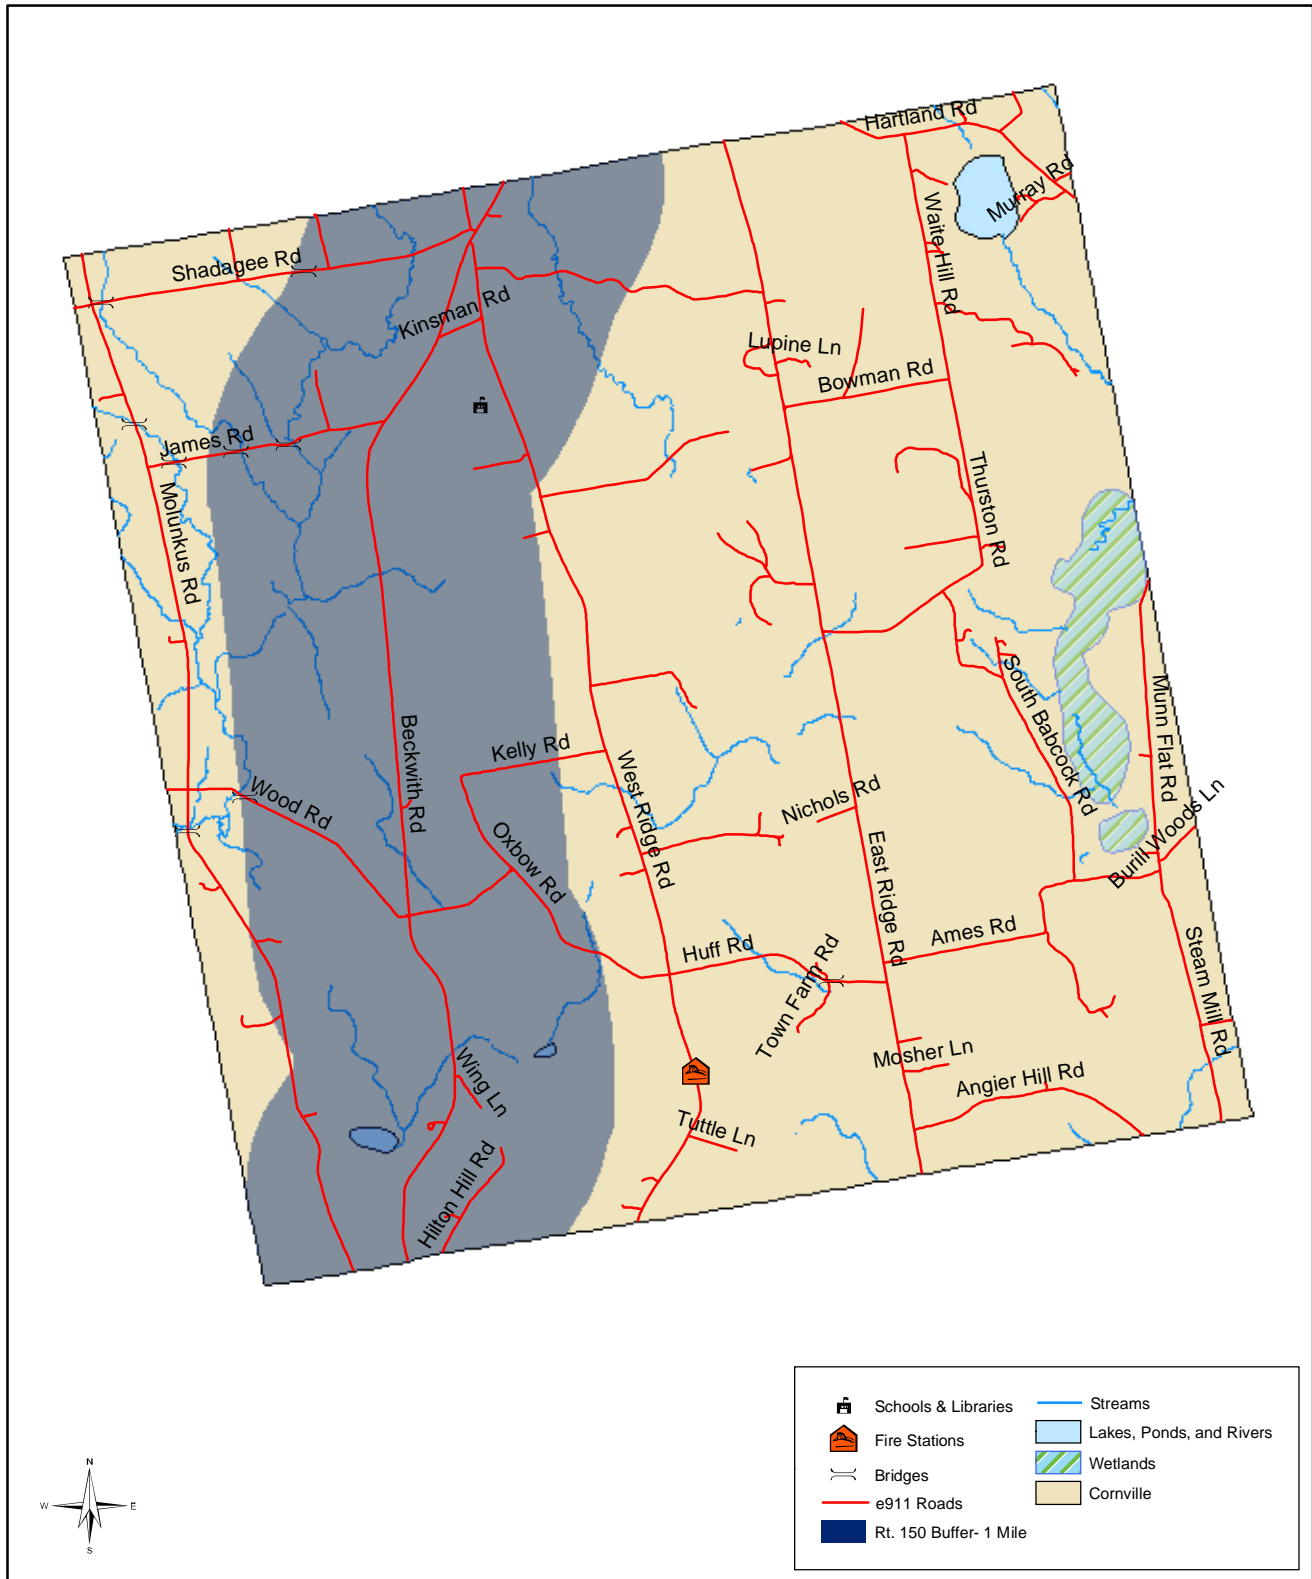

Somerset County Hazard Mitigation Plan

Town of Cornville, Maine

Created for: Somerset County EMA
 Design team: Robert Higgins, Dr. Sari Hou, Seth Dunn
 Date: 11.23.04
 Data sources: Maine Office of GIS