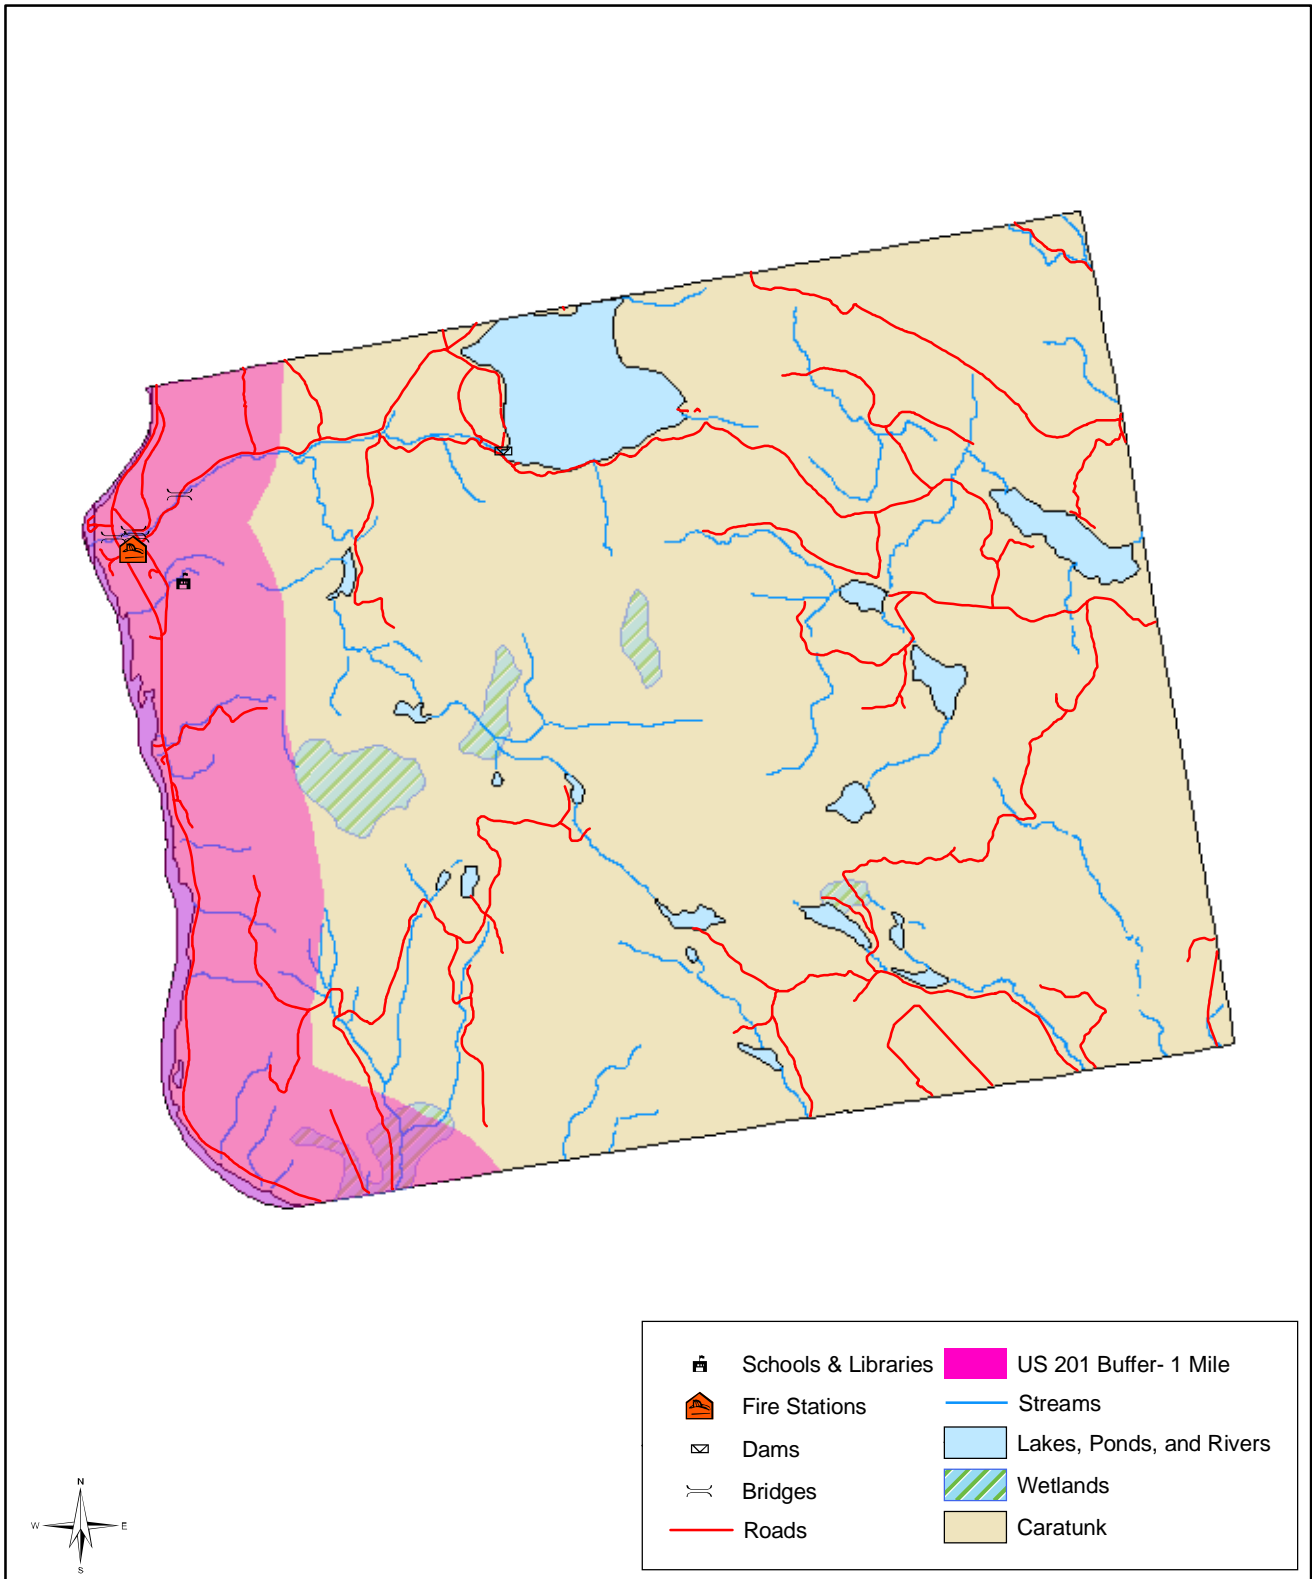

# Somerset County Hazard Mitigation Plan

## Town of Caratunk, Maine

Created for: Somerset County EMA  
Design team: Robert Higgins, Dr. Sari Hou, Seth Dunn  
Date: 11.11.04  
Data sources: Maine Office of GIS