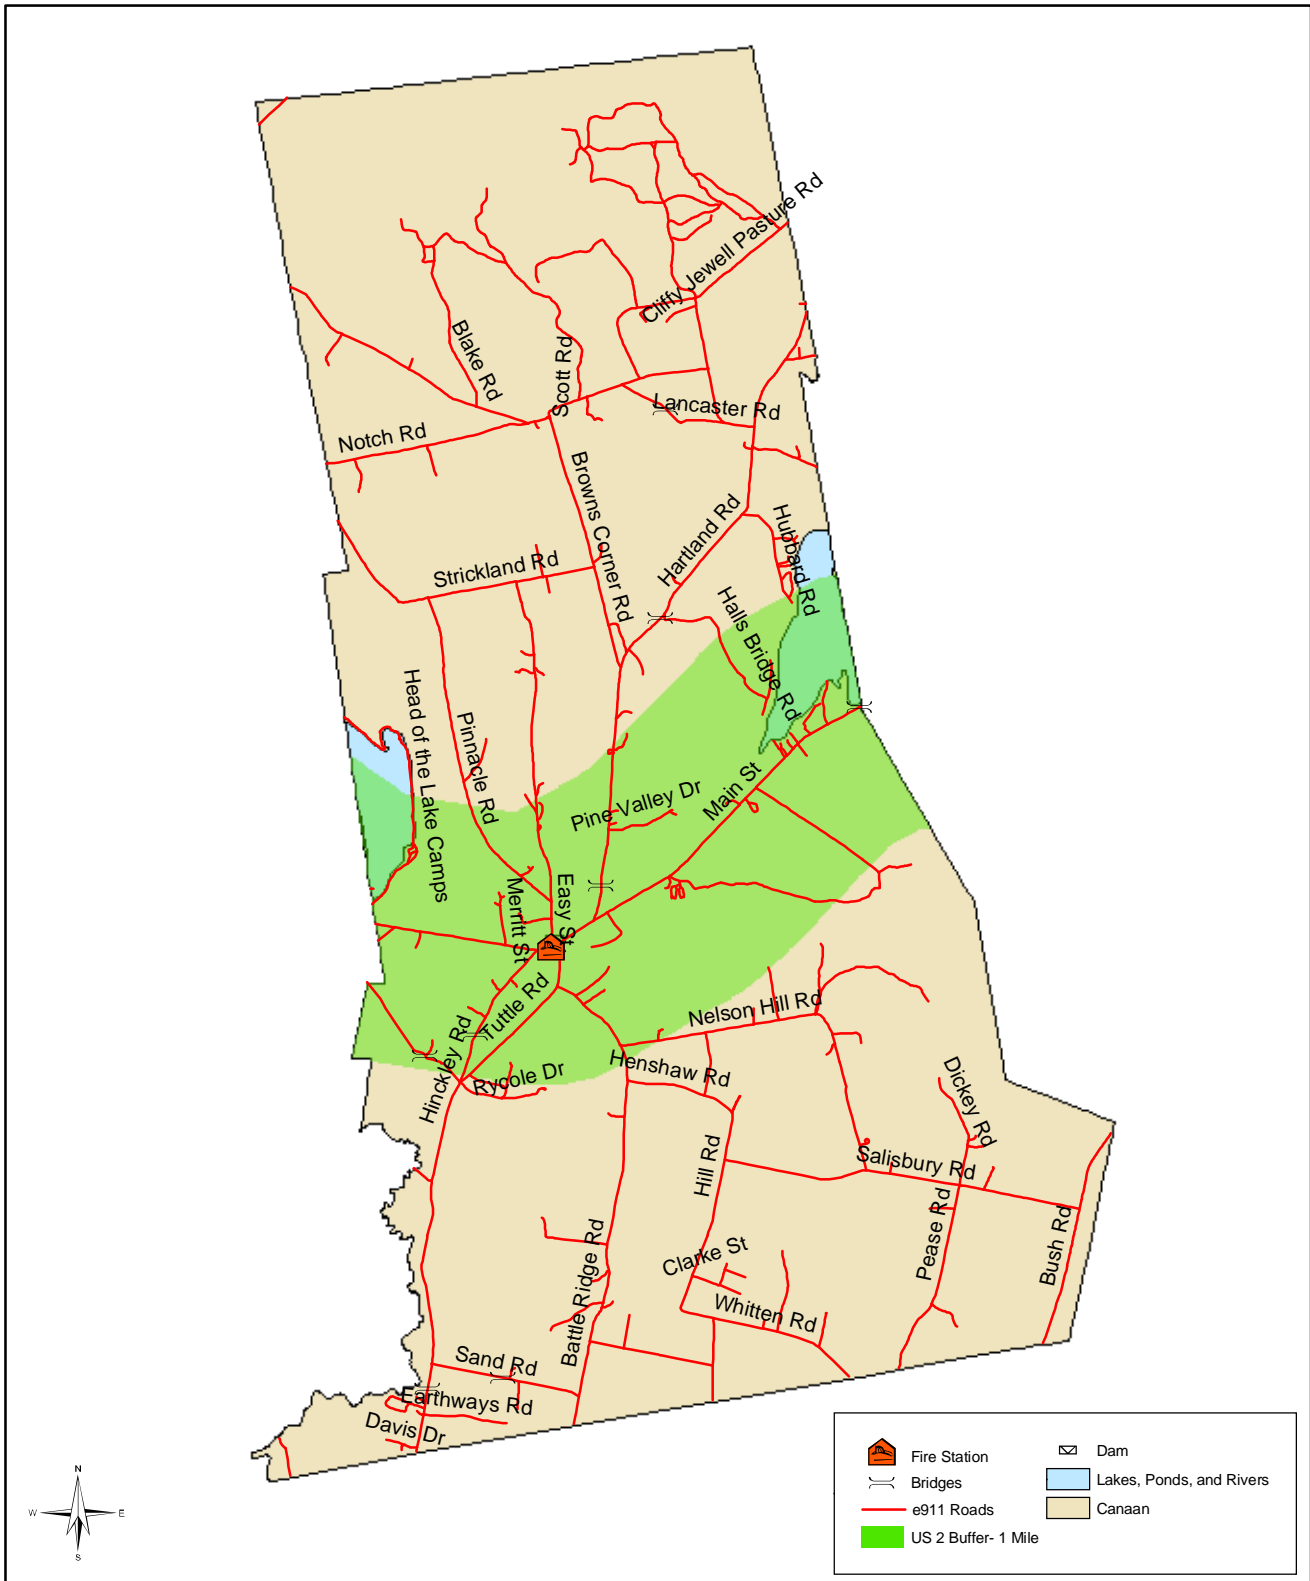

Somerset County Hazard Mitigation Plan

Town of Canaan, Maine

Created for: Somerset County EMA
 Design team: Robert Higgins, Dr. Sari Hou, Seth Dunn
 Date: 11.11.04
 Data sources: Maine Office of GIS