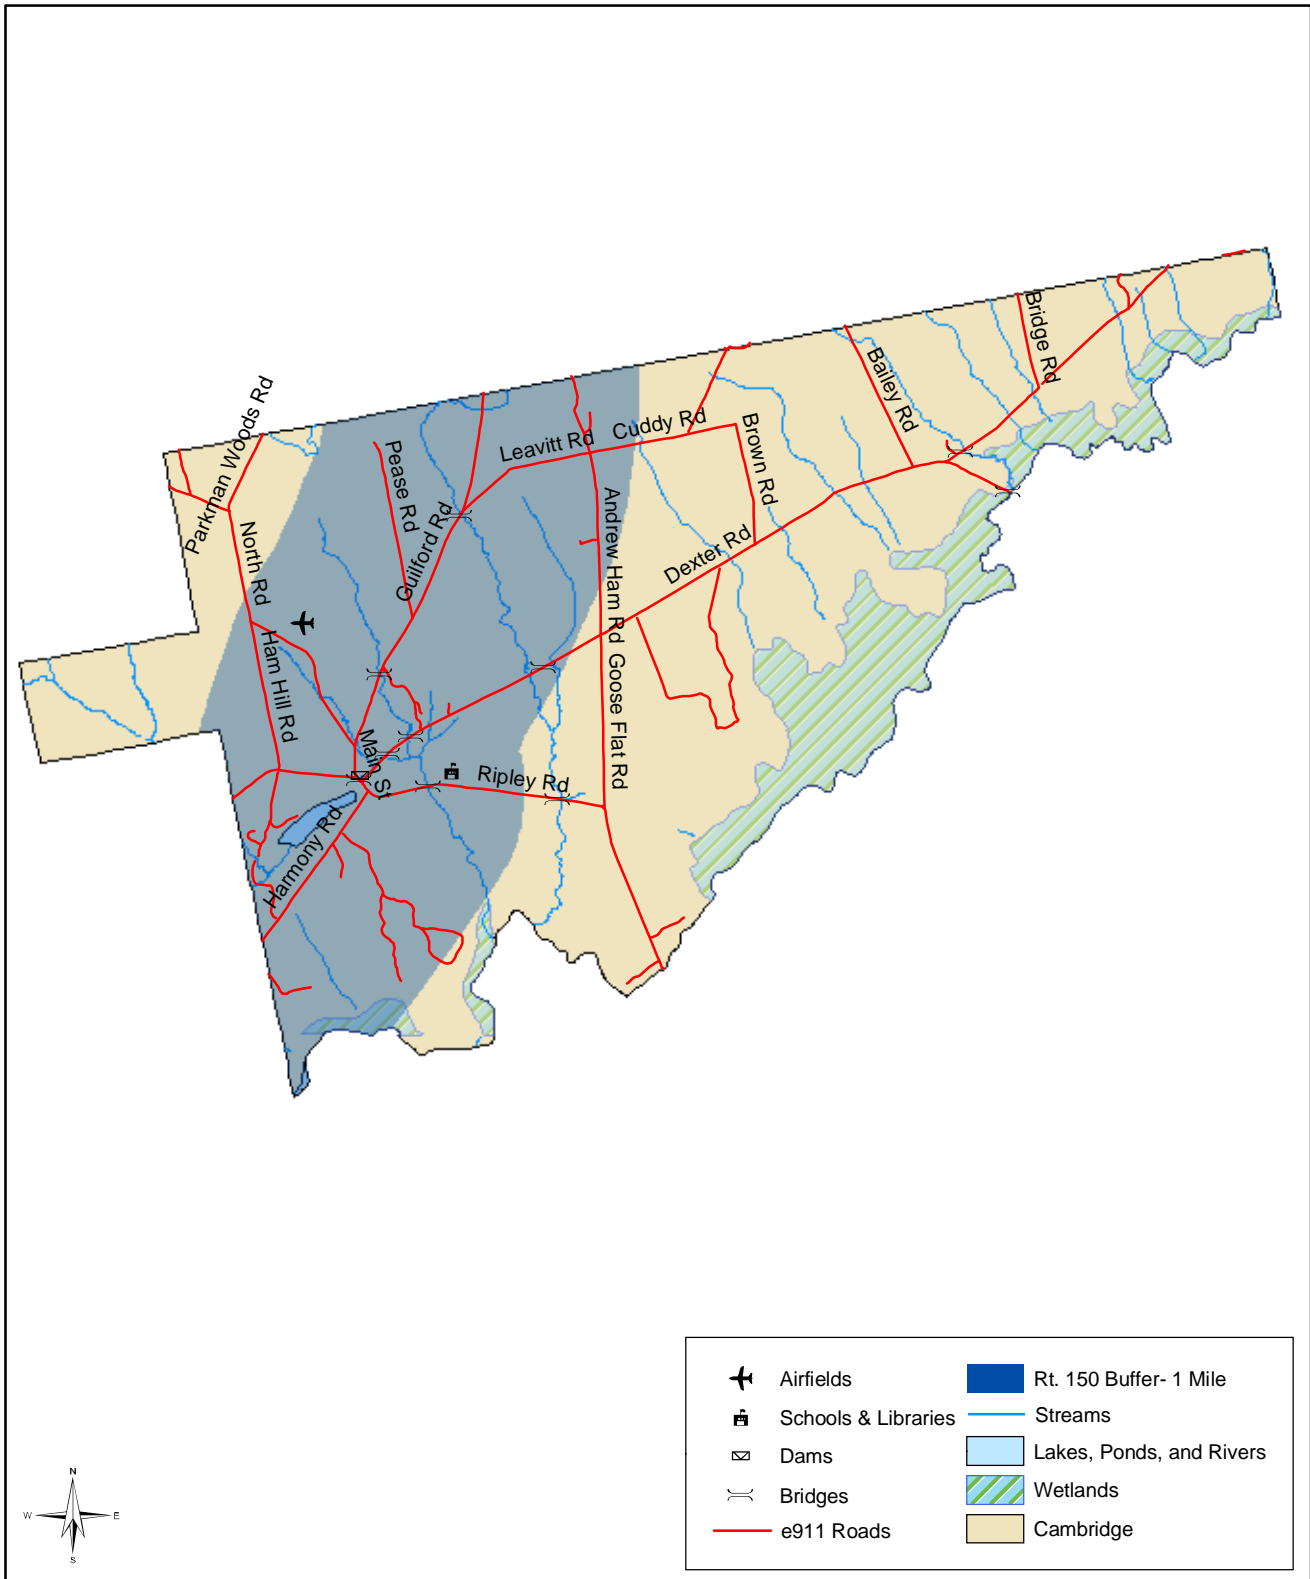

Somerset County Hazard Mitigation Plan

Town of Cambridge, Maine

Created for: Somerset County EMA
 Design team: Robert Higgins, Dr. Sari Hou, Seth Dunn
 Date: 11.17.04
 Data sources: Maine Office of GIS