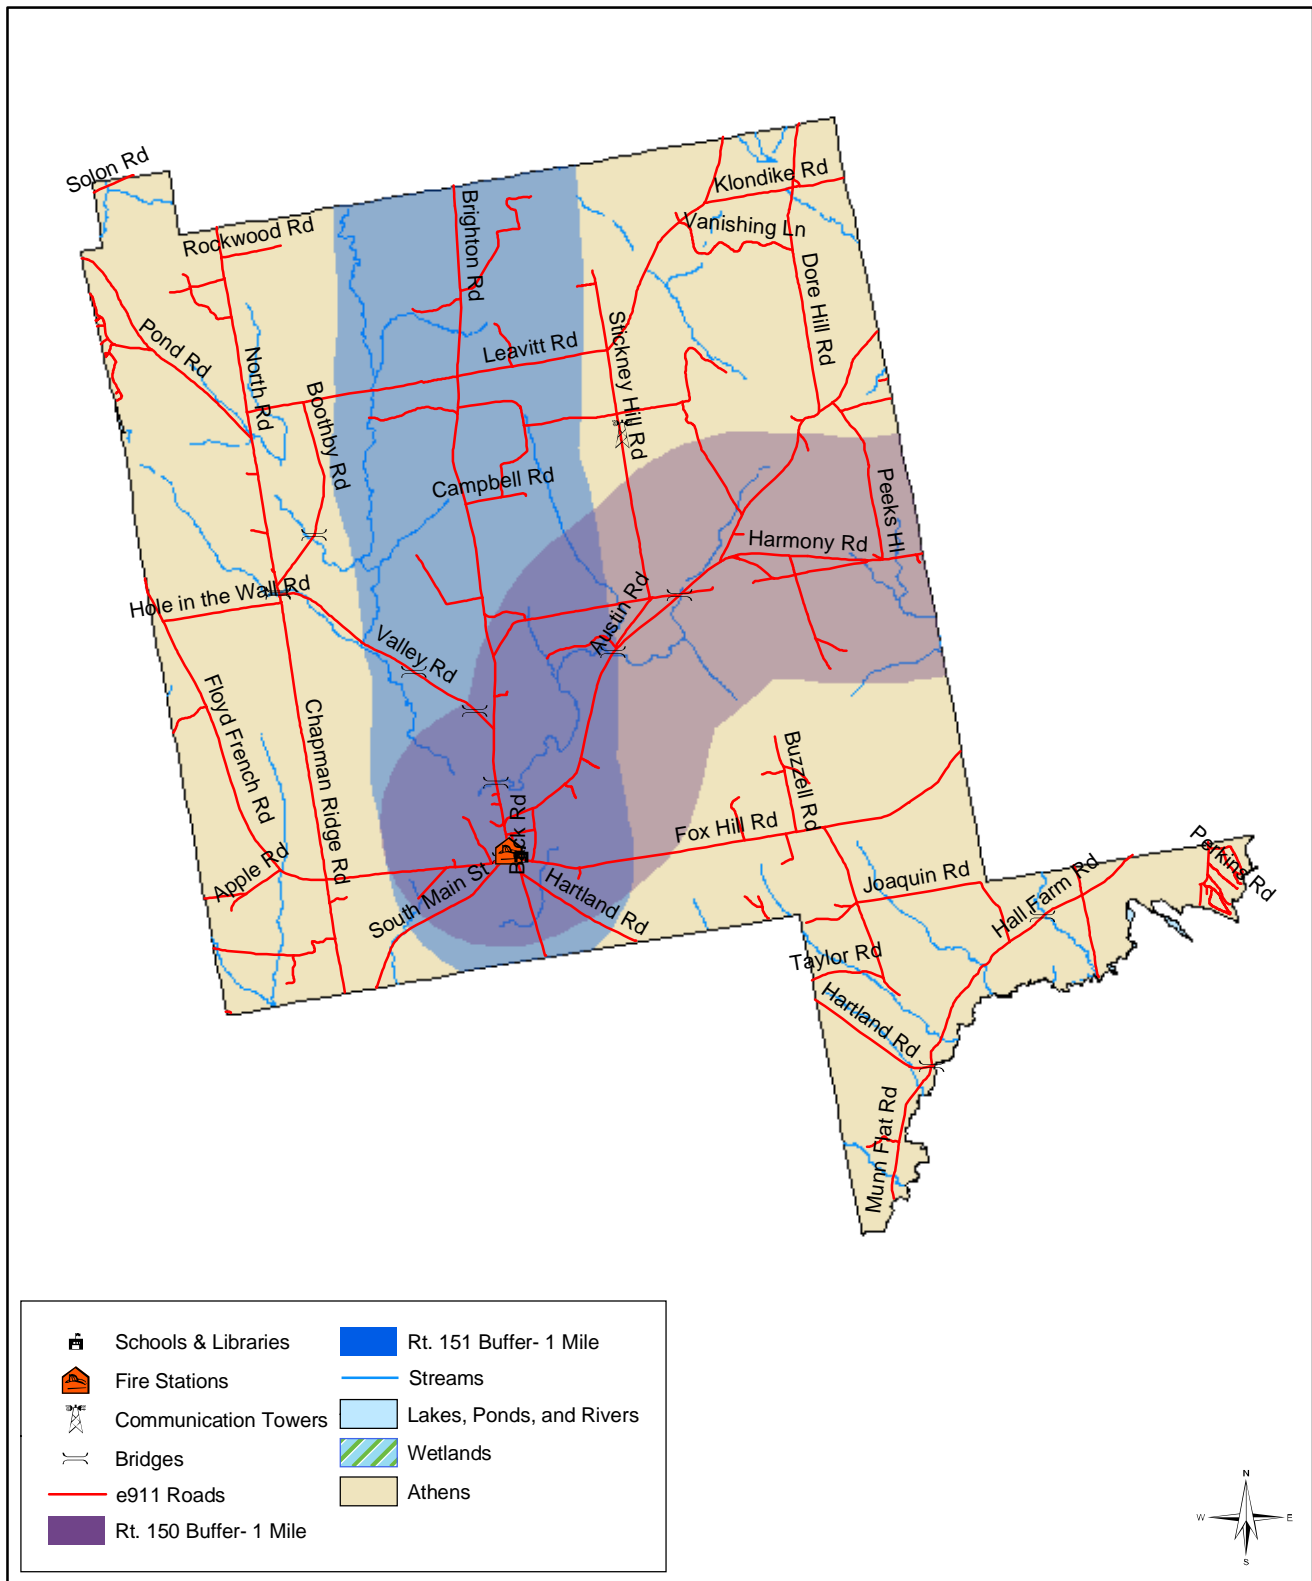

Somerset County Hazard Mitigation Plan

Town of Athens, Maine

Created for: Somerset County EMA
 Design team: Robert Higgins, Dr. Sari Hou, Seth Dunn
 Date: 11.17.04
 Data sources: Maine Office of GIS